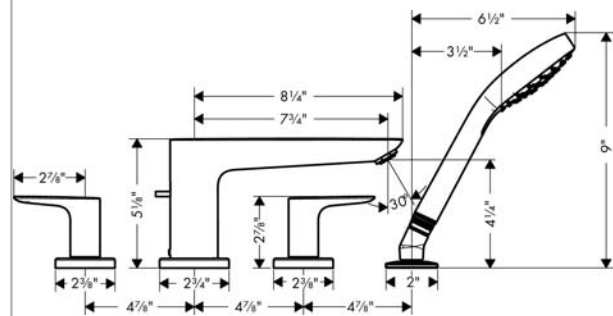

**Talis E**  
**4-Hole Roman Tub Set Trim with 1.8 GPM Handshower**  
 Finishes : chrome Part no. : 71744001

**Description**

**Features**

- consists of: 4-Hole Roman tub filler trim, Handshower, Handshower holder
- 90° ceramic valves
- Integrated double backflow prevention

**Item details**

**Technology**

**Compliance**

**Product image**

**Scale drawing**

**Talis E**  
**4-Hole Roman Tub Set Trim with 1.8 GPM Handshower**  
 Finishes : chrome Part no. : 71744001

Exploded drawing

Year of production: >07/18

**Talis E**  
**4-Hole Roman Tub Set Trim with 1.8 GPM Handshower**  
 Finishes : **chrome** Part no. : **71744001**

### Spare parts list

Year of production: >07/18

Pos.	Description	Part no.	Price	PU
1	spout cpl.	92780000	-	1
2	aerator M24x1 (30 l/min)	96512000	-	1
3	diverter knob	98707000	-	1
4	hollow set screw M6x6	97660000	-	1
5	O-ring 41x1,5	98168000	-	1
6	escutcheon Ø 70 mm	97779000	-	1
7	selector assy	96775000	-	1
8	O-Ring 14x2,5	98189000	-	1
9	O-Ring 23x2,5	98183000	-	1
10	O-Ring 22x2	98185000	-	1
11	O-ring 9x2,5	98217000	-	1
12	handle	92779000	-	1
13	handle fixing set	94184000	-	1
14	set of color-rings cold / hot water	95819000	-	1
15	escutcheon	31098000	-	1
16	flat seal	98749000	-	1
17	filter packing	94246000	-	1
18	shower holder	28071000	-	1
19	set of non return valves DW 15	94074000	-	1
20	escutcheon Ø 52 mm	97159820	-	1
21	handshower	04752000	-	1