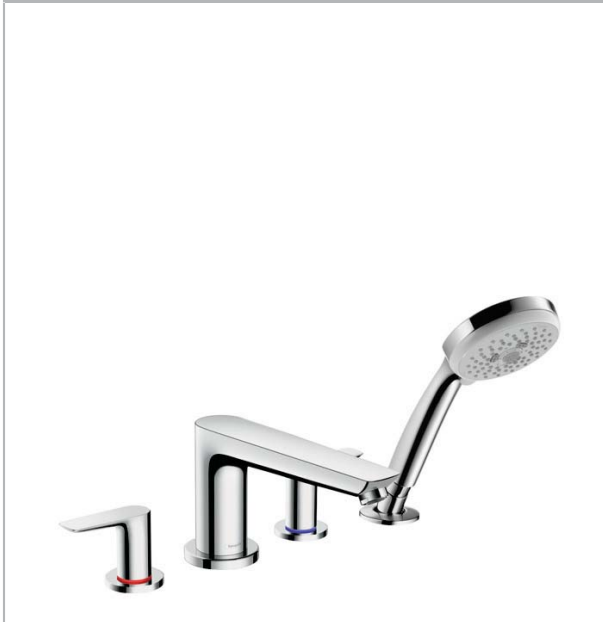

**Talis E**  
**4-Hole Roman Tub Set Trim with 1.8 GPM Handshower**  
 Finishes : chrome Part no. : 71744001

**Description**

**Features**

- consists of: 4-Hole Roman tub filler trim, Handshower, Handshower holder
- 90° ceramic valves
- Integrated double backflow prevention

**Item details**

**Technology**

**Compliance**

**Product image**

**Scale drawing**

**Talis E**  
**4-Hole Roman Tub Set Trim with 1.8 GPM Handshower**  
 Finishes : chrome Part no. : 71744001

Exploded drawing

Year of production: >07/18

**Talis E**  
**4-Hole Roman Tub Set Trim with 1.8 GPM Handshower**  
 Finishes : **chrome** Part no. : **71744001**

### Spare parts list

Year of production: >07/18

Pos.	Description	Part no.	Price	PU
1	spout cpl.	92780000	-	1
2	aerator M24x1 (30 l/min)	96512000	-	1
3	diverter knob	98707000	-	1
4	hollow set screw M6x6	97660000	-	1
5	O-ring 41x1,5	98168000	-	1
6	escutcheon Ø 70 mm	97779000	-	1
7	selector assy	96775000	-	1
8	O-Ring 14x2,5	98189000	-	1
9	O-Ring 23x2,5	98183000	-	1
10	O-Ring 22x2	98185000	-	1
11	O-ring 9x2,5	98217000	-	1
12	handle	92779000	-	1
13	handle fixing set	94184000	-	1
14	set of color-rings cold / hot water	95819000	-	1
15	escutcheon	31098000	-	1
16	flat seal	98749000	-	1
17	filter packing	94246000	-	1
18	shower holder	28071000	-	1
19	set of non return valves DW 15	94074000	-	1
20	escutcheon Ø 52 mm	97159820	-	1
21	handshower	04752000	-	1