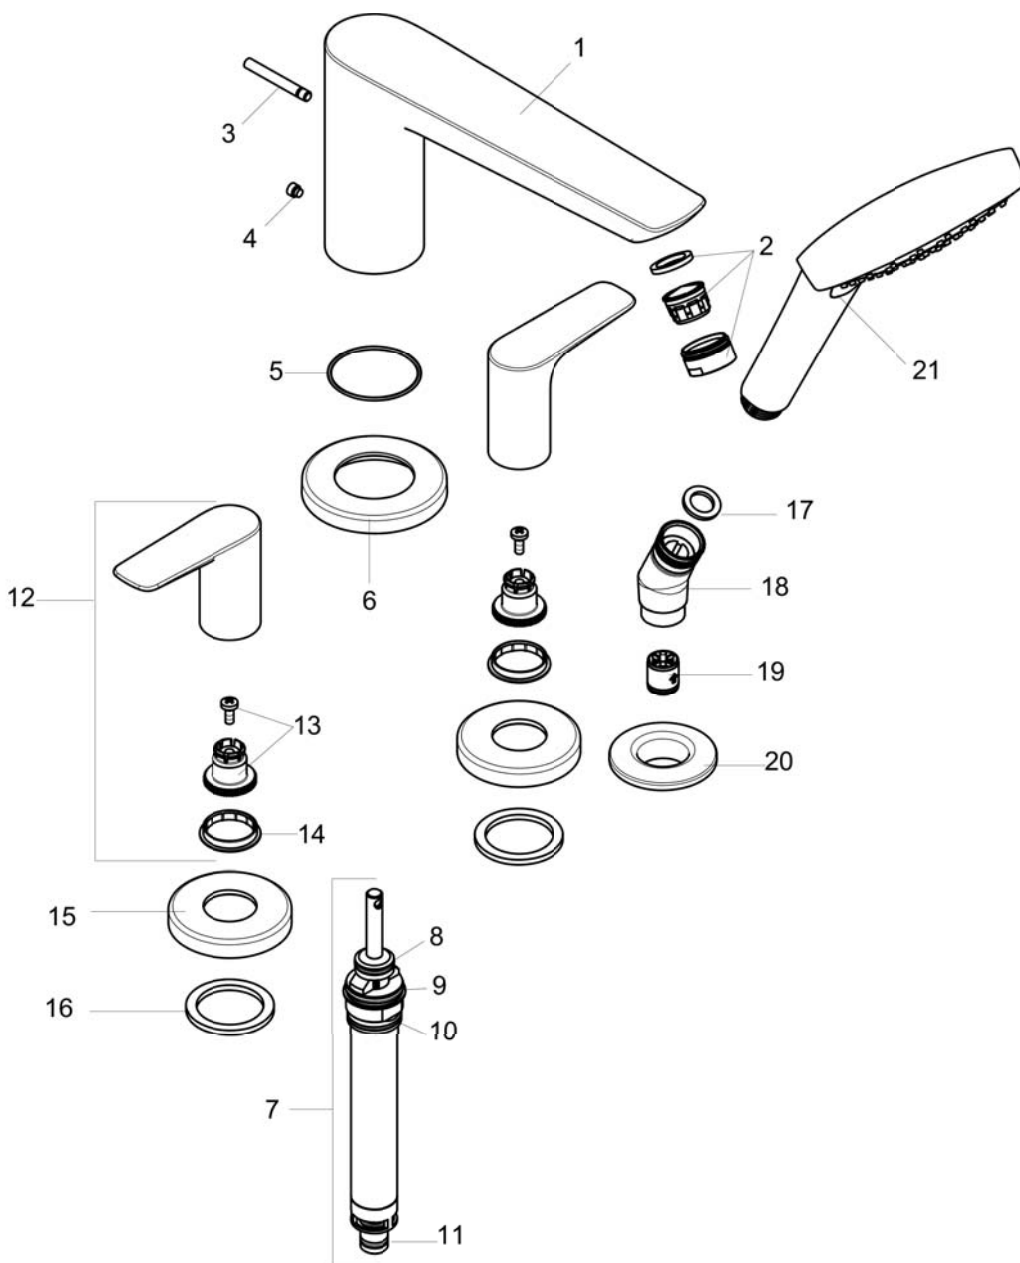

**Talis E**  
**4-Hole Roman Tub Set Trim with 1.8 GPM Handshower**  
 Finishes : chrome Part no. : 71744001

**Description**

**Features**

- consists of: 4-Hole Roman tub filler trim, Handshower, Handshower holder
- 90° ceramic valves
- Integrated double backflow prevention

**Item details**

**Technology**

**Compliance**

**Product image**

**Scale drawing**

**Talis E**  
**4-Hole Roman Tub Set Trim with 1.8 GPM Handshower**  
 Finishes : chrome Part no. : 71744001

Exploded drawing

Year of production: >07/18

**Talis E**  
**4-Hole Roman Tub Set Trim with 1.8 GPM Handshower**  
 Finishes : **chrome** Part no. : **71744001**

### Spare parts list

Year of production: >07/18

Pos.	Description	Part no.	Price	PU
1	spout cpl.	92780000	-	1
2	aerator M24x1 (30 l/min)	96512000	-	1
3	diverter knob	98707000	-	1
4	hollow set screw M6x6	97660000	-	1
5	O-ring 41x1,5	98168000	-	1
6	escutcheon Ø 70 mm	97779000	-	1
7	selector assy	96775000	-	1
8	O-Ring 14x2,5	98189000	-	1
9	O-Ring 23x2,5	98183000	-	1
10	O-Ring 22x2	98185000	-	1
11	O-ring 9x2,5	98217000	-	1
12	handle	92779000	-	1
13	handle fixing set	94184000	-	1
14	set of color-rings cold / hot water	95819000	-	1
15	escutcheon	31098000	-	1
16	flat seal	98749000	-	1
17	filter packing	94246000	-	1
18	shower holder	28071000	-	1
19	set of non return valves DW 15	94074000	-	1
20	escutcheon Ø 52 mm	97159820	-	1
21	handshower	04752000	-	1