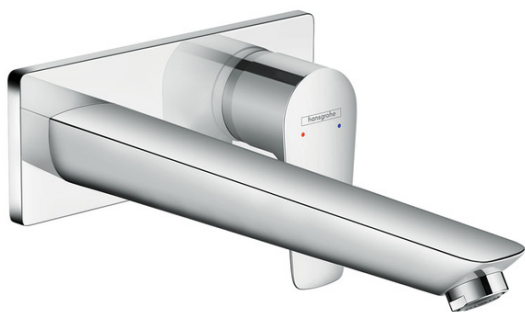

**Talis E**  
**Wall-Mounted Single-Handle Faucet Trim, 1.2 GPM**  
 Finishes : **chrome**    Part no. : **71734001**

### Features

- Aerated spray
- Flow: 1.2 GPM (4.5 L/Min)
- Ceramic cartridge

## Scale drawing

**Talis E**  
**Wall-Mounted Single-Handle Faucet Trim, 1.2 GPM**  
Finishes : **chrome**    Part no. : **71734001**