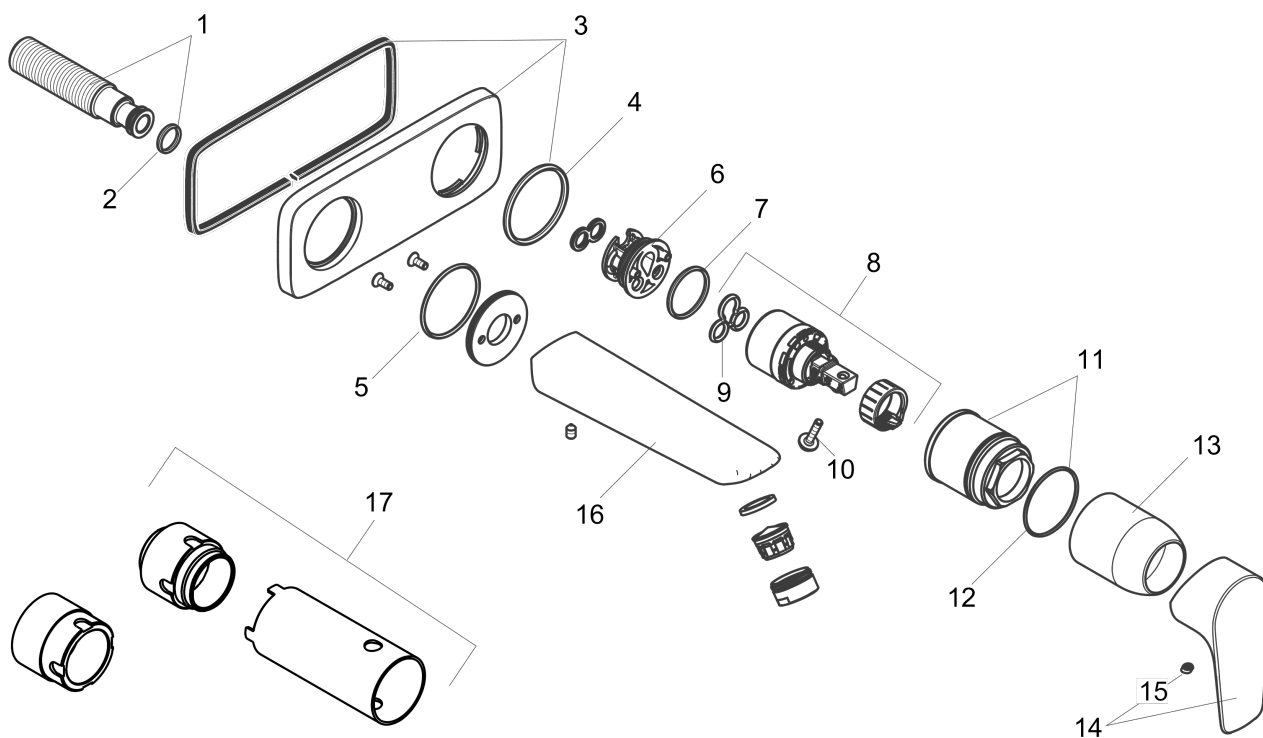

Talis E
Wall-Mounted Single-Handle Faucet Trim, 1.2 GPM
Finishes : **chrome**   Part no. : **71734001**

Exploded drawing

Year of production: >01/17

Talis E

Wall-Mounted Single-Handle Faucet Trim, 1.2 GPM

Finishes : **chrome** Part no. : **71734001**

Spare parts list

Year of production: >01/17

Pos.	Description	Part no.	Price	PU
1	connecting thread G½	95626000	-	1
2	O-ring 13x2	98128000	-	1
3	escutcheon	92239000	-	1
4	O-ring 43x3	98418000	-	1
5	O-ring 41x2	98212000	-	1
6	adapter for cartridge	95779000	-	1
7	O-ring 26x2	98147000	-	1
8	cartridge, assy	92730000	-	1
9	seal	95008000	-	1
10	locking screw for handle	95140000	-	1
11	nut	95622000	-	1
12	O-ring 39x1,5	98400000	-	1
13	sleeve	98790000	-	1
14	handle	92666000	-	1
15	screw cover	96338000	-	1
16	spout 225 mm	92714000	-	1
17	extension set 25 mm for 13622180	31971000	-	1
a	aerator M24x1 (4,5 l/min)	92812000	-	1
b	Grease	90920000	-	1
c	hollow set screw M5x8	92851000	-	1