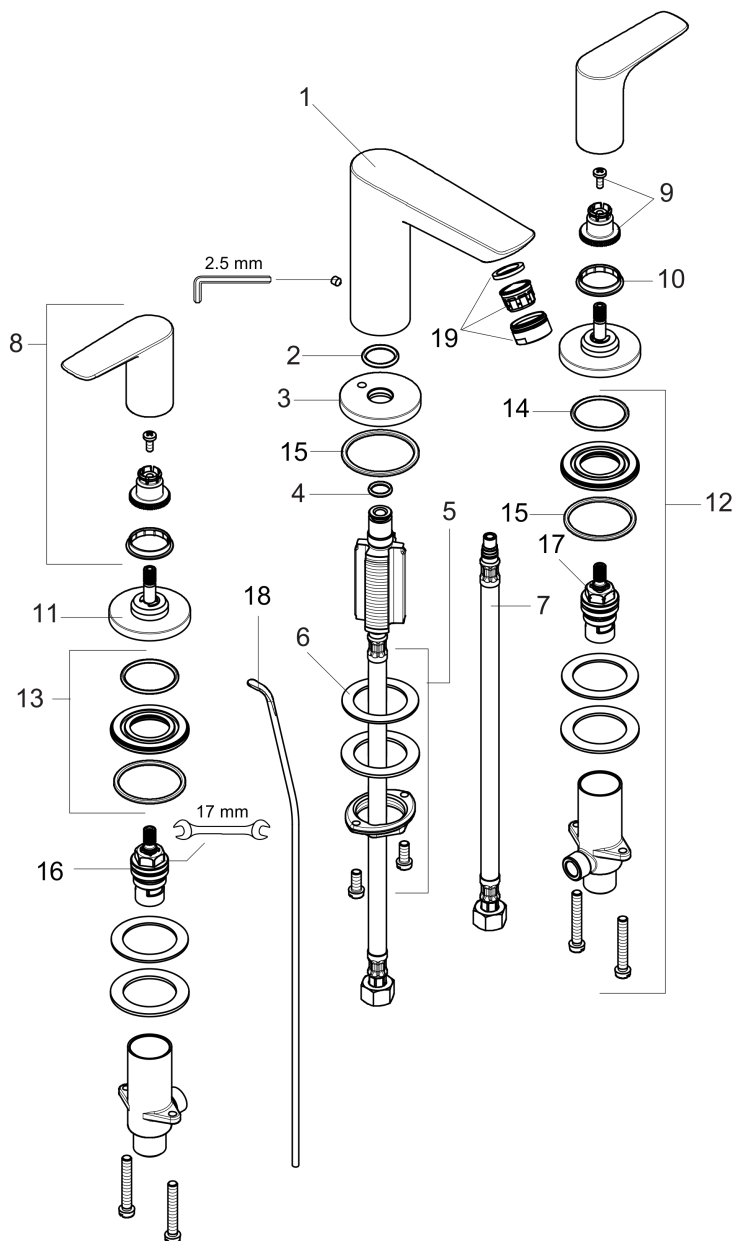

### Scale drawing

**Talis E**  
**Widespread Faucet 150 with Pop-Up Drain, 1.2 GPM**  
Finishes : **brushed nickel**    Part no. : **71733821**

## Exploded drawing

Year of production: >11/16

## Talis E

Widespread Faucet 150 with Pop-Up Drain, 1.2 GPM

Finishes : **brushed nickel** Part no. : **71733821**

### Spare parts list

Year of production: >11/16

Pos.	Description	Part no.	Price	PU
1	spout cpl.	92785820	-	1
2	O-ring 18x2,5	98139000	-	1
3	escutcheon Ø 53 mm	95272820	-	1
4	O-ring 11x2	98127000	-	1
5	fixing set (Ø 32)	13961000	-	1
6	lever collar	97548000	-	1
7	connection hose 450 mm M8x0,75 G3/8	97206000	-	1
8	handle	92779820	-	1
9	handle fixing set	94184000	-	1
10	set of color-rings cold / hot water	95819000	-	1
11	escutcheon Ø 52 mm	97285820	-	1
12	stop valve cpl.	97357001	-	1
13	nut	92854000	-	1
14	O-Ring 32x2,5	96364000	-	1
15	O-ring 40x3	92634000	-	1
16	shut off unit right closing	94009000	-	1
17	shut off unit left closing	94008000	-	1
18	pull rod	96657820	-	1
19	aerator M24x1 (4,5 l/min)	92877820	-	1
a	pop up waste	88509820	-	1