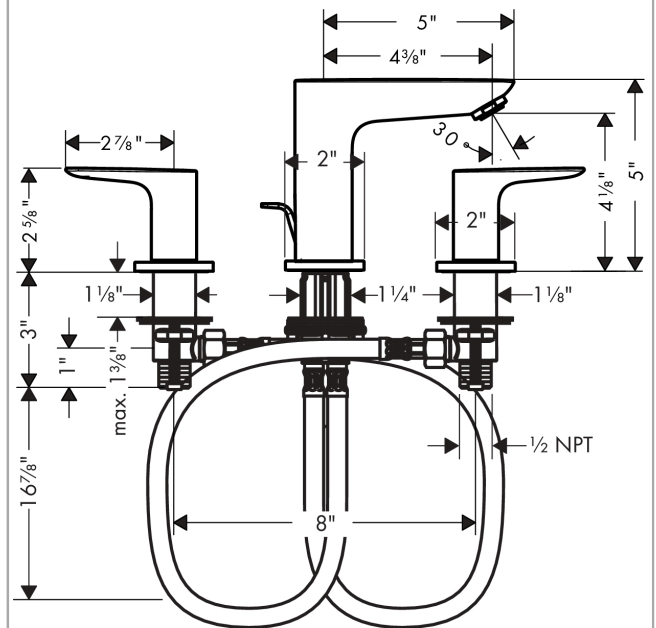

### Technology

### Scale drawing

**Talis E**  
**Widespread Faucet 150 with Pop-Up Drain, 1.2 GPM**  
Finishes : **brushed nickel**    Part no. : **71733821**

## Talis E

Widespread Faucet 150 with Pop-Up Drain, 1.2 GPM

Finishes : **brushed nickel** Part no. : **71733821**

### Spare parts list

Year of production: >11/16

Pos.	Description	Part no.	Price	PU
1	spout cpl.	92785820	-	1
2	O-ring 18x2,5	98139000	-	1
3	escutcheon Ø 53 mm	95272820	-	1
4	O-ring 11x2	98127000	-	1
5	fixing set (Ø 32)	13961000	-	1
6	lever collar	97548000	-	1
7	connection hose 450 mm M8x0,75 G3/8	97206000	-	1
8	handle	92779820	-	1
9	handle fixing set	94184000	-	1
10	set of color-rings cold / hot water	95819000	-	1
11	escutcheon Ø 52 mm	97285820	-	1
12	stop valve cpl.	97357001	-	1
13	nut	92854000	-	1
14	O-Ring 32x2,5	96364000	-	1
15	O-ring 40x3	92634000	-	1
16	shut off unit right closing	94009000	-	1
17	shut off unit left closing	94008000	-	1
18	pull rod	96657820	-	1
19	aerator M24x1 (4,5 l/min)	92877820	-	1
a	pop up waste	88509820	-	1