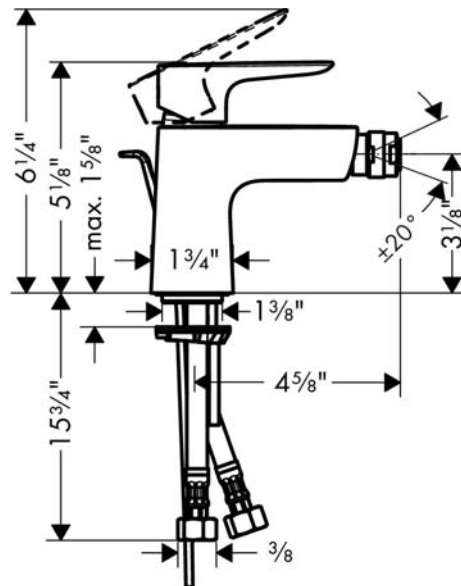

Talis E
Single-Hole Bidet Faucet
 Finishes : **brushed nickel** Part no. : **71720821**

Description

Features

- Pivoting aerator
- Ceramic cartridge
- Includes pop-up assembly

Item details

Compliance

Product image

Scale drawing

Talis E
Single-Hole Bidet Faucet
 Finishes : **brushed nickel** Part no. : **71720821**

Exploded drawing

Year of production: >10/16

Talis E
Single-Hole Bidet Faucet

 Finishes : **brushed nickel** Part no. : **71720821**

Spare parts list

Year of production: >10/16

Pos.	Description	Part no.	Price	PU
1	handle	92687820	-	1
2	screw cover	95704000	-	1
3	flange	92625820	-	1
4	nut	92689000	-	1
5	O-ring 25x1,5	98146000	-	1
6	O-ring 27x1,5	92527000	-	1
7	cartridge, assy	95973001	-	1
8	seal	98865000	-	1
9	adapter for cartridge	98866000	-	1
10	O-ring 23x2	98398000	-	1
11	ball joint	96050820	-	1
12	aerator M24x1 (5 l/min)	95379820	-	1
13	seal Ø 42	98722000	-	1
14	fixing set	96016000	-	1
15	connection hose 18½" M8x0,75 3/8"	96321001	-	1
16	O-ring 7x1,5	98422000	-	1
17	pull rod	96657820	-	1
a	pop up waste	88509820	-	1
b	screw M8 x 68	97736000	-	1