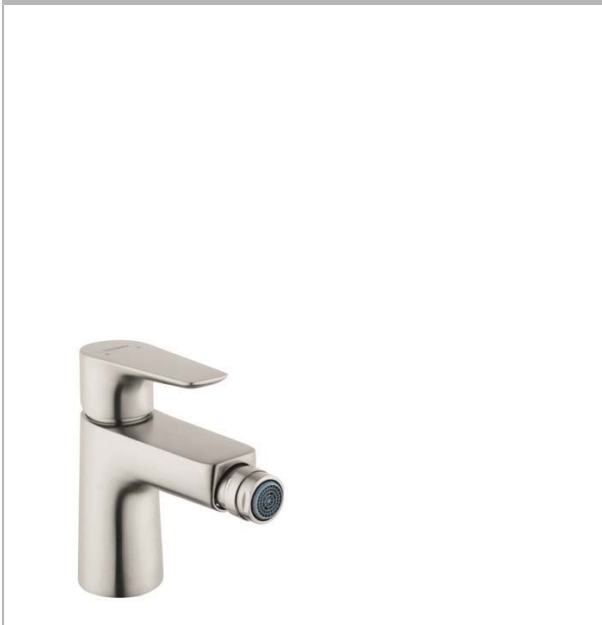

Talis E
Single-Hole Bidet Faucet
 Finishes : **brushed nickel** Part no. : **71720821**

Description

Features

- Pivoting aerator
- Ceramic cartridge
- Includes pop-up assembly

Item details

Compliance

Product image

Scale drawing

Talis E
Single-Hole Bidet Faucet
 Finishes : **brushed nickel** Part no. : **71720821**

Exploded drawing

Year of production: >10/16

Talis E
Single-Hole Bidet Faucet

 Finishes : **brushed nickel** Part no. : **71720821**