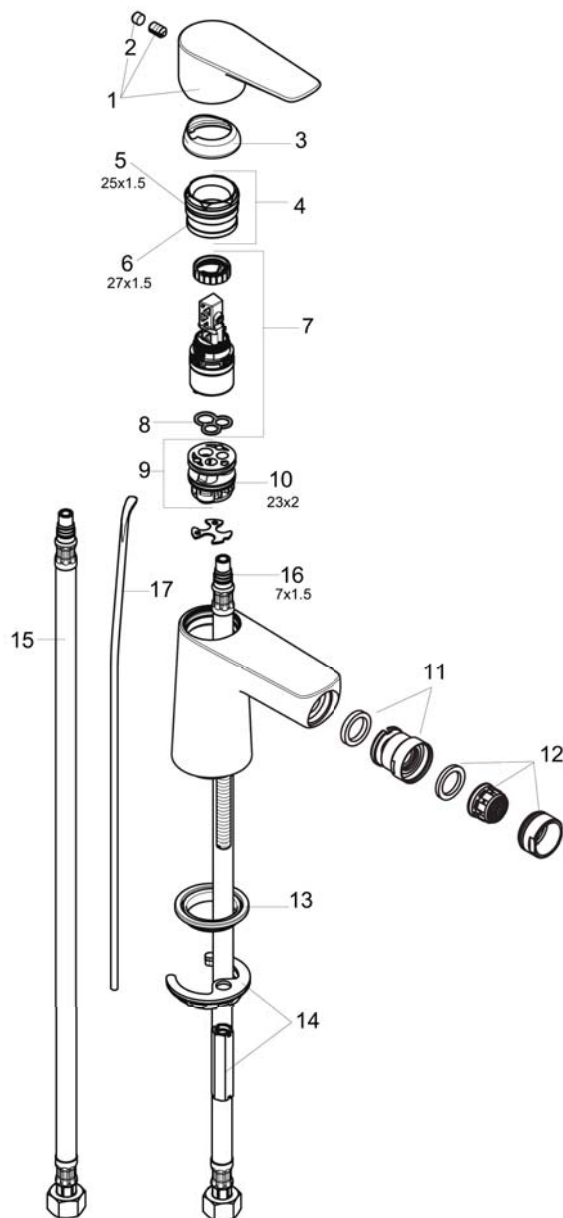

Talis E
Single-Hole Bidet Faucet
 Finishes : **brushed nickel** Part no. : **71720821**

Description

Features

- Pivoting aerator
- Ceramic cartridge
- Includes pop-up assembly

Item details

Compliance

Product image

Scale drawing

Talis E
Single-Hole Bidet Faucet
 Finishes : **brushed nickel** Part no. : **71720821**

Exploded drawing

Year of production: >10/16

Talis E
Single-Hole Bidet Faucet

 Finishes : **brushed nickel** Part no. : **71720821**

Spare parts list

Year of production: >10/16

Pos.	Description	Part no.	Price	PU
1	handle	92687820	-	1
2	screw cover	95704000	-	1
3	flange	92625820	-	1
4	nut	92689000	-	1
5	O-ring 25x1,5	98146000	-	1
6	O-ring 27x1,5	92527000	-	1
7	cartridge, assy	95973001	-	1
8	seal	98865000	-	1
9	adapter for cartridge	98866000	-	1
10	O-ring 23x2	98398000	-	1
11	ball joint	96050820	-	1
12	aerator M24x1 (5 l/min)	95379820	-	1
13	seal Ø 42	98722000	-	1
14	fixing set	96016000	-	1
15	connection hose 18½" M8x0,75 3/8"	96321001	-	1
16	O-ring 7x1,5	98422000	-	1
17	pull rod	96657820	-	1
a	pop up waste	88509820	-	1
b	screw M8 x 68	97736000	-	1