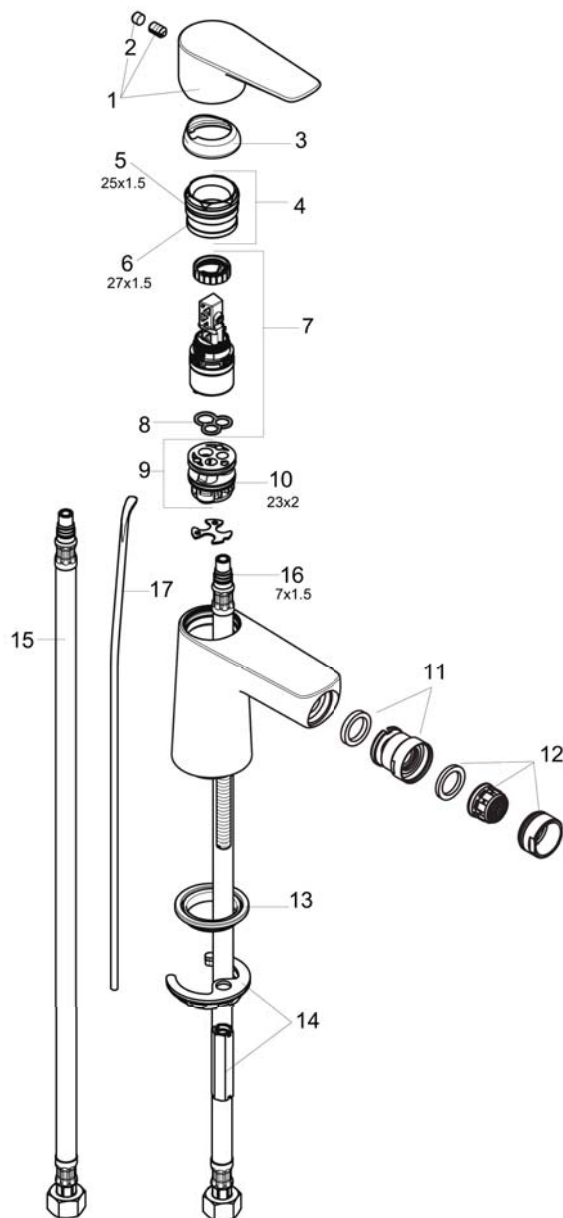

**Talis E**  
**Single-Hole Bidet Faucet**  
 Finishes : **chrome** Part no. : **71720001**

**Description**

**Features**

- Pivoting aerator
- Ceramic cartridge
- Includes pop-up assembly

**Item details**

**Compliance**

**Product image**

**Scale drawing**

**Talis E**  
**Single-Hole Bidet Faucet**  
 Finishes : **chrome**    Part no. : **71720001**

**Exploded drawing**

Year of production: >10/16

### Single-Hole Bidet Faucet

Finishes : **chrome** Part no. : **71720001**

#### Spare parts list

Year of production: >10/16

Pos.	Description	Part no.	Price	PU
1	handle	92687000	-	1
2	screw cover	95704000	-	1
3	flange	92625000	-	1
4	nut	92689000	-	1
5	O-ring 25x1,5	98146000	-	1
6	O-ring 27x1,5	92527000	-	1
7	cartridge, assy	97685000	-	1
8	seal	98865000	-	1
9	adapter for cartridge	98866000	-	1
10	O-ring 23x2	98398000	-	1
11	ball joint	96050000	-	1
12	aerator M24x1 (5 l/min)	95379000	-	1
13	seal Ø 42	98722000	-	1
14	fixing set	96016000	-	1
15	connection hose 18½" M8x0,75 3/8"	96321001	-	1
16	O-ring 7x1,5	98422000	-	1
17	pull rod	96657000	-	1
a	pop up waste	88509000	-	1