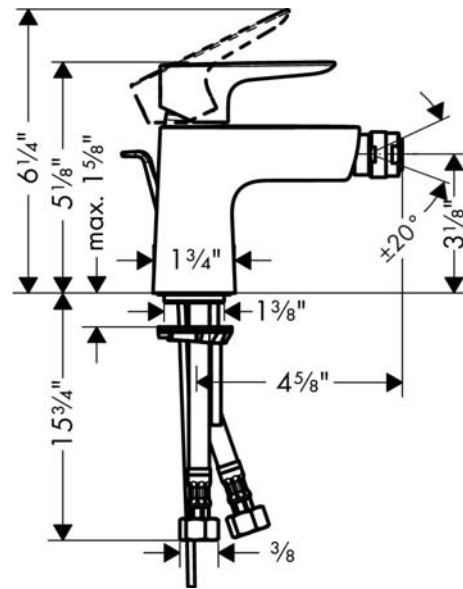

**Talis E**  
**Single-Hole Bidet Faucet**  
 Finishes : **chrome** Part no. : **71720001**

**Description**

**Features**

- Pivoting aerator
- Ceramic cartridge
- Includes pop-up assembly

**Item details**

**Compliance**

**Product image**

**Scale drawing**

**Talis E**  
**Single-Hole Bidet Faucet**  
 Finishes : **chrome**    Part no. : **71720001**

**Exploded drawing**

Year of production: >10/16

### Single-Hole Bidet Faucet

Finishes : **chrome** Part no. : **71720001**

#### Spare parts list

Year of production: >10/16

Pos.	Description	Part no.	Price	PU
1	handle	92687000	-	1
2	screw cover	95704000	-	1
3	flange	92625000	-	1
4	nut	92689000	-	1
5	O-ring 25x1,5	98146000	-	1
6	O-ring 27x1,5	92527000	-	1
7	cartridge, assy	97685000	-	1
8	seal	98865000	-	1
9	adapter for cartridge	98866000	-	1
10	O-ring 23x2	98398000	-	1
11	ball joint	96050000	-	1
12	aerator M24x1 (5 l/min)	95379000	-	1
13	seal Ø 42	98722000	-	1
14	fixing set	96016000	-	1
15	connection hose 18½" M8x0,75 3/8"	96321001	-	1
16	O-ring 7x1,5	98422000	-	1
17	pull rod	96657000	-	1
a	pop up waste	88509000	-	1