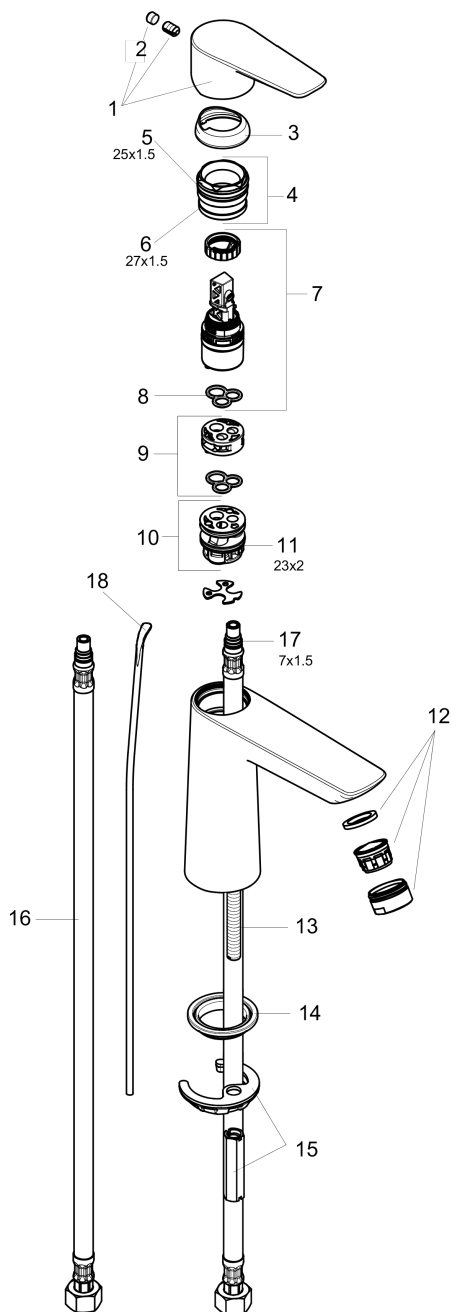

Talis E
Single-Hole Faucet 110 with Pop-Up Drain, 1.2 GPM
 Finishes : **chrome** Part no. : **71710001**

Description

Features

- Aerated spray
- Flow: 1.2 GPM (4.5 L/Min)
- Ceramic cartridge
- Includes pop-up drain

Item details

List Price

Technology

Compliance

Product image

Scale drawing

Talis E
Single-Hole Faucet 110 with Pop-Up Drain, 1.2 GPM
Finishes : **chrome** Part no. : **71710001**

Exploded drawing

Year of production: >10/16

Talis E

Single-Hole Faucet 110 with Pop-Up Drain, 1.2 GPM

Finishes : **chrome** Part no. : **71710001**

Spare parts list

Year of production: >10/16

Pos.	Description	Part no.	Price	PU
1	handle	92687000	-	1
2	screw cover	95704000	-	1
3	flange	92625000	-	1
4	nut	92689000	-	1
5	O-ring 25x1,5	98146000	-	1
6	O-ring 27x1,5	92527000	-	1
7	cartridge, assy	95973001	-	1
8	seal	98865000	-	1
9	adapter for cartridge	92628000	-	1
10	adapter for cartridge	98866000	-	1
11	O-ring 23x2	98398000	-	1
12	aerator M24x1 (4,5 l/min)	92877000	-	1
13	screw M8 x 68	97736000	-	1
14	seal Ø 42	98722000	-	1
15	fixing set	96016000	-	1
16	connection hose 18½" M8x0,75 3/8"	96321001	-	1
17	O-ring 7x1,5	98422000	-	1
18	pull rod	96657000	-	1