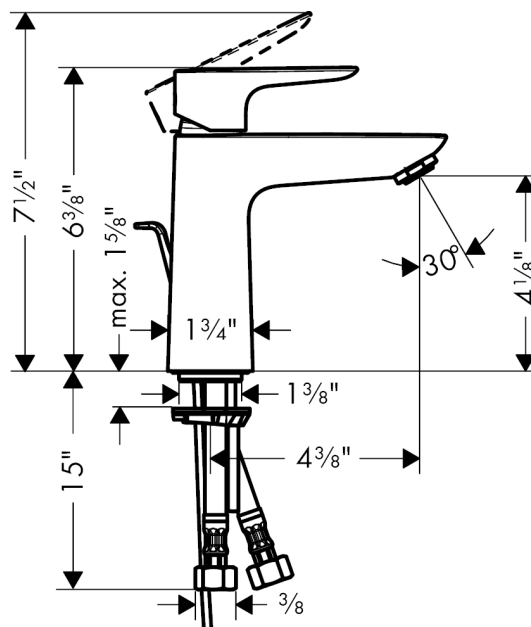

Talis E
Single-Hole Faucet 110 with Pop-Up Drain, 1.2 GPM
 Finishes : **chrome** Part no. : **71710001**

Description

Features

- Aerated spray
- Flow: 1.2 GPM (4.5 L/Min)
- Ceramic cartridge
- Includes pop-up drain

Item details

List Price

Technology

Compliance

Product image

Scale drawing

Talis E
Single-Hole Faucet 110 with Pop-Up Drain, 1.2 GPM
Finishes : **chrome** Part no. : **71710001**

Exploded drawing

Year of production: >10/16

Talis E

Single-Hole Faucet 110 with Pop-Up Drain, 1.2 GPM

Finishes : **chrome** Part no. : **71710001**

Spare parts list

Year of production: >10/16

Pos.	Description	Part no.	Price	PU
1	handle	92687000	-	1
2	screw cover	95704000	-	1
3	flange	92625000	-	1
4	nut	92689000	-	1
5	O-ring 25x1,5	98146000	-	1
6	O-ring 27x1,5	92527000	-	1
7	cartridge, assy	95973001	-	1
8	seal	98865000	-	1
9	adapter for cartridge	92628000	-	1
10	adapter for cartridge	98866000	-	1
11	O-ring 23x2	98398000	-	1
12	aerator M24x1 (4,5 l/min)	92877000	-	1
13	screw M8 x 68	97736000	-	1
14	seal Ø 42	98722000	-	1
15	fixing set	96016000	-	1
16	connection hose 18½" M8x0,75 3/8"	96321001	-	1
17	O-ring 7x1,5	98422000	-	1
18	pull rod	96657000	-	1