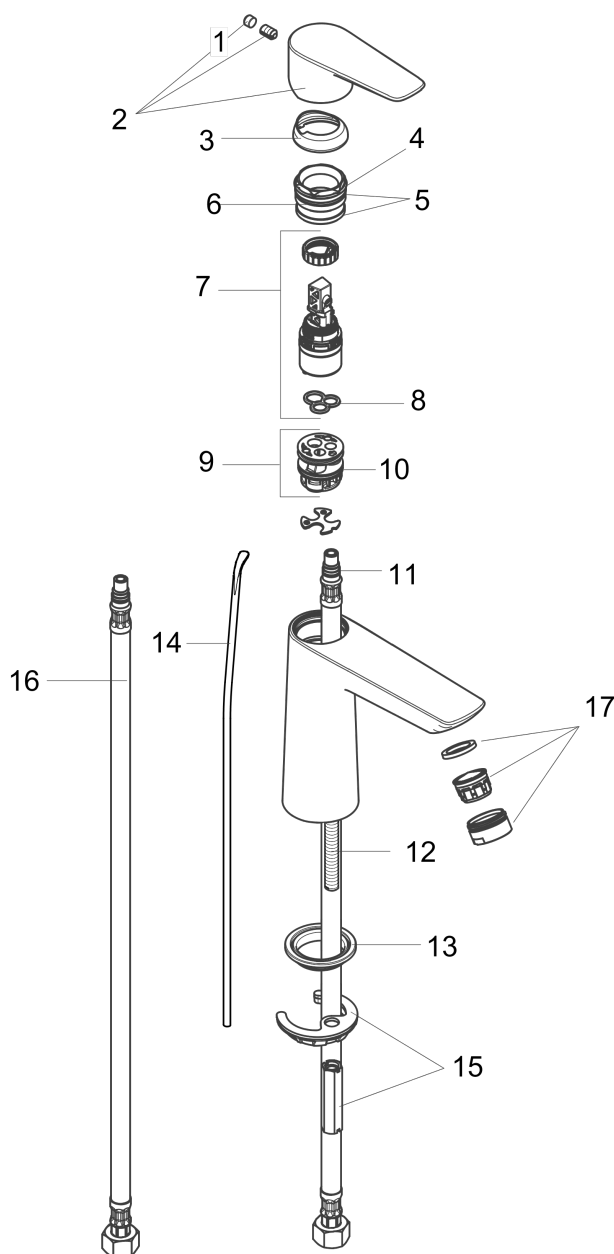

## Product image

## Scale drawing

**Talis E**  
**Single-Hole Faucet 80 with Pop-Up Drain, 1.2 GPM**  
Finishes : **chrome**    Part no. : **71700001**

## Exploded drawing

Year of production: >11/16

**Talis E**  
**Single-Hole Faucet 80 with Pop-Up Drain, 1.2 GPM**  
 Finishes : **chrome**    Part no. : **71700001**

## Spare parts list

Year of production: >11/16

Pos.	Description	Part no.	Price	PU
1	screw cover	95704000	-	1
2	handle	92687000	-	1
3	flange	92625000	-	1
4	O-ring 25x1,5	98146000	-	1
5	O-ring 27x1,5	92527000	-	1
6	nut	92689000	-	1
7	cartridge, assy	95973001	-	1
8	seal	98865000	-	1
9	adapter for cartridge	98866000	-	1
10	O-ring 23x2	98398000	-	1
11	O-ring 7x1,5	98422000	-	1
12	screw M8 x 68	97736000	-	1
13	seal Ø 42	98722000	-	1
14	pull rod	96657000	-	1
15	fixing set	96016000	-	1
16	connection hose 18½" M8x0,75 3/8"	96321001	-	1
17	aerator M24x1 (4,5 l/min)	92877000	-	1
a	pop up waste	88509000	-	1