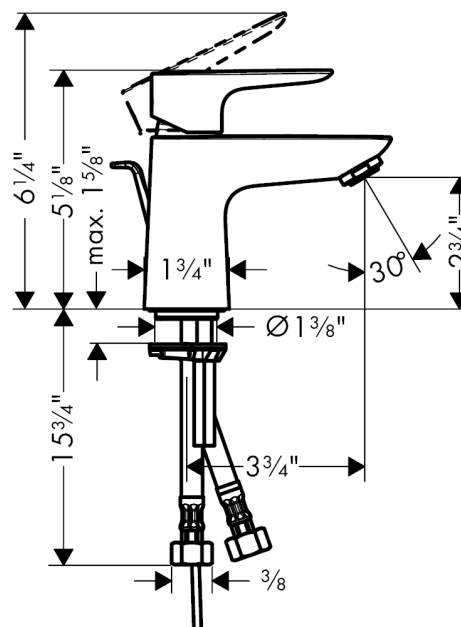

## Technology

## Scale drawing

**Talis E**  
**Single-Hole Faucet 80 with Pop-Up Drain, 1.2 GPM**  
Finishes : **chrome**    Part no. : **71700001**

## Exploded drawing

Year of production: >11/16

**Talis E**  
**Single-Hole Faucet 80 with Pop-Up Drain, 1.2 GPM**  
 Finishes : **chrome**    Part no. : **71700001**

## Spare parts list

Year of production: >11/16

Pos.	Description	Part no.	Price	PU
1	screw cover	95704000	-	1
2	handle	92687000	-	1
3	flange	92625000	-	1
4	O-ring 25x1,5	98146000	-	1
5	O-ring 27x1,5	92527000	-	1
6	nut	92689000	-	1
7	cartridge, assy	95973001	-	1
8	seal	98865000	-	1
9	adapter for cartridge	98866000	-	1
10	O-ring 23x2	98398000	-	1
11	O-ring 7x1,5	98422000	-	1
12	screw M8 x 68	97736000	-	1
13	seal Ø 42	98722000	-	1
14	pull rod	96657000	-	1
15	fixing set	96016000	-	1
16	connection hose 18½" M8x0,75 3/8"	96321001	-	1
17	aerator M24x1 (4,5 l/min)	92877000	-	1
a	pop up waste	88509000	-	1