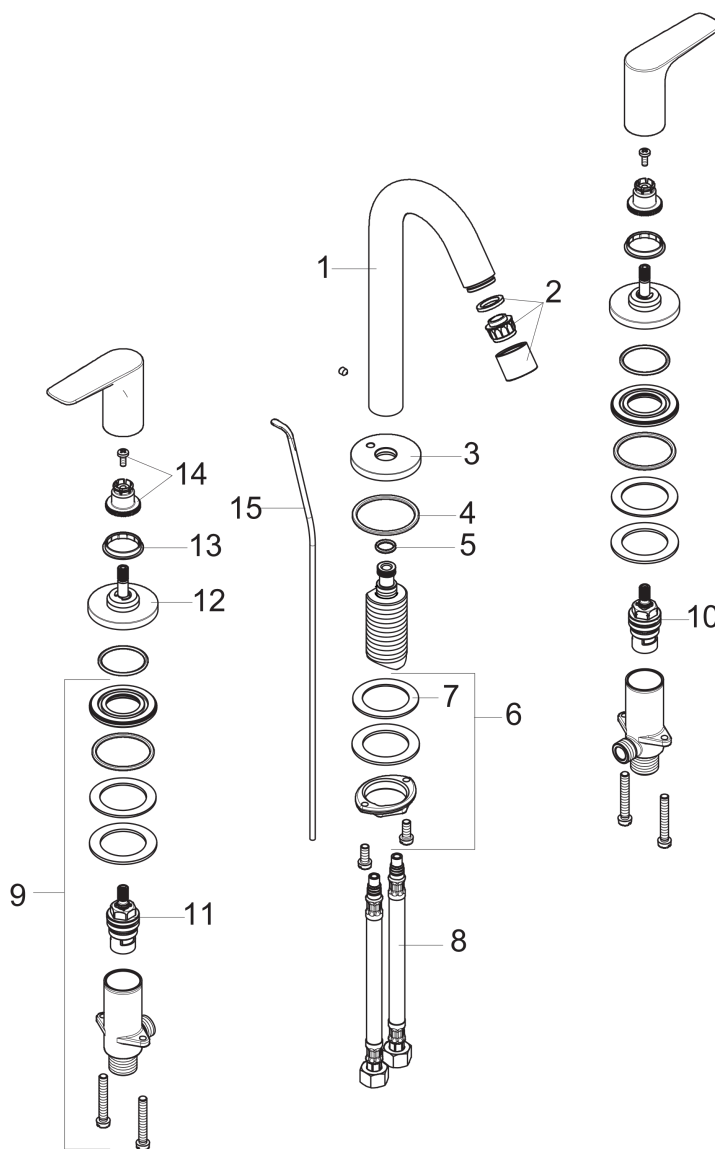

#### Scale drawing

## Logis

Widespread Faucet 150 with Pop-Up Drain, 1.2 GPM

Finishes : brushed nickel Part no. : 71533821

### Exploded drawing

Year of production: >07/16

### Spare parts list

Year of production: >07/16

Pos.	Description	Part no.	Price	PU
1	spout cpl.	95339820	-	1
2	aerator M24x1 (4,5 l/min)	92812820	-	1
3	escutcheon for spout	97505820	-	1
4	O-ring 40x3	92634000	-	1
5	O-ring 11x2	98127000	-	1
6	fixing set (Ø 32)	13961000	-	1
7	lever collar	97548000	-	1
8	connection hose 18½" M8x0,75 3/8"	96321001	-	1
9	stop valve cpl.	97357001	-	1
10	shut off unit left closing	94008000	-	1
11	shut off unit right closing	94009000	-	1
12	escutcheon Ø 52 mm	97285820	-	1
13	set of color-rings cold / hot water	92225000	-	1
14	handle fixing set	94184000	-	1
15	pull rod	96657820	-	1
a	pop up waste	88509820	-	1