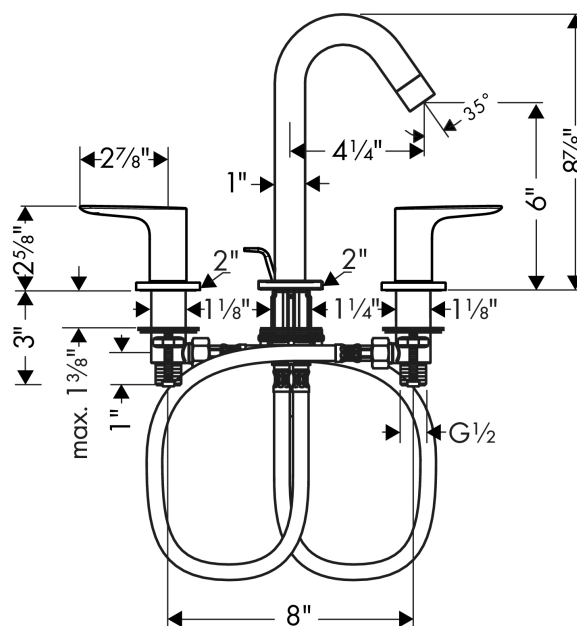

#### Scale drawing

### Spare parts list

Year of production: >07/16

Pos.	Description	Part no.	Price	PU
1	spout cpl.	95339820	-	1
2	aerator M24x1 (4,5 l/min)	92812820	-	1
3	escutcheon for spout	97505820	-	1
4	O-ring 40x3	92634000	-	1
5	O-ring 11x2	98127000	-	1
6	fixing set (Ø 32)	13961000	-	1
7	lever collar	97548000	-	1
8	connection hose 18½" M8x0,75 3/8"	96321001	-	1
9	stop valve cpl.	97357001	-	1
10	shut off unit left closing	94008000	-	1
11	shut off unit right closing	94009000	-	1
12	escutcheon Ø 52 mm	97285820	-	1
13	set of color-rings cold / hot water	92225000	-	1
14	handle fixing set	94184000	-	1
15	pull rod	96657820	-	1
a	pop up waste	88509820	-	1