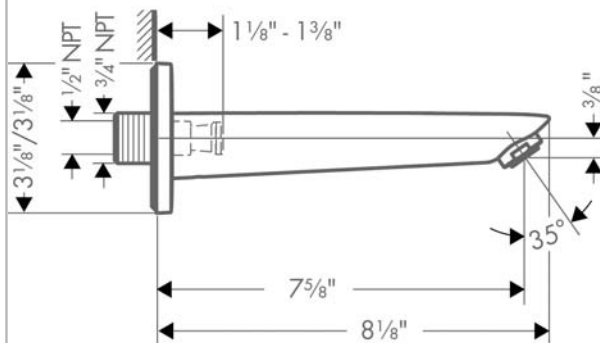

Logis

Tub Spout

Finishes : **brushed nickel** Part no. : **71410821**

Description

Features

- Solid brass

Item details

Compliance

Product image

Scale drawing

Logis
Tub Spout
Finishes : **brushed nickel** Part no. : **71410821**

Exploded drawing

Year of production: >01/16

Logis

Tub Spout

Finishes : **brushed nickel** Part no. : **71410821**

Spare parts list

Year of production: >01/16

Pos.	Description	Part no.	Price	PU
1	O-ring 13x2	98128000	-	1
2	pin	97766000	-	1
3	aerator M24x1 (30 l/min)	96512820	-	1