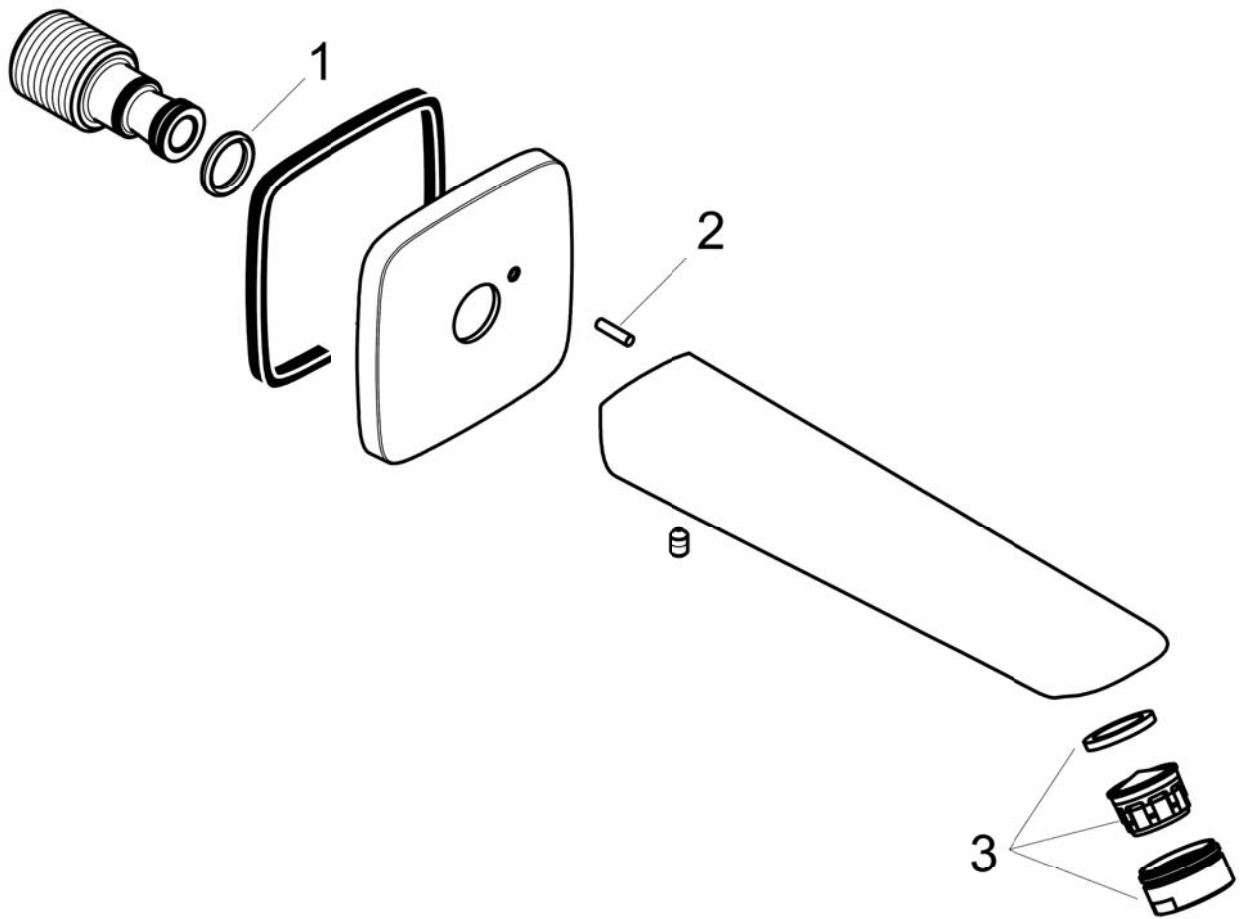

Logis

Tub Spout

Finishes : **brushed nickel** Part no. : **71410821**

Description

Features

- Solid brass

Item details

Compliance

Product image

Scale drawing

Logis
Tub Spout
Finishes : **brushed nickel** Part no. : **71410821**

Exploded drawing

Year of production: >01/16

Logis

Tub Spout

Finishes : **brushed nickel** Part no. : **71410821**

Spare parts list

Year of production: >01/16

Pos.	Description	Part no.	Price	PU
1	O-ring 13x2	98128000	-	1
2	pin	97766000	-	1
3	aerator M24x1 (30 l/min)	96512820	-	1