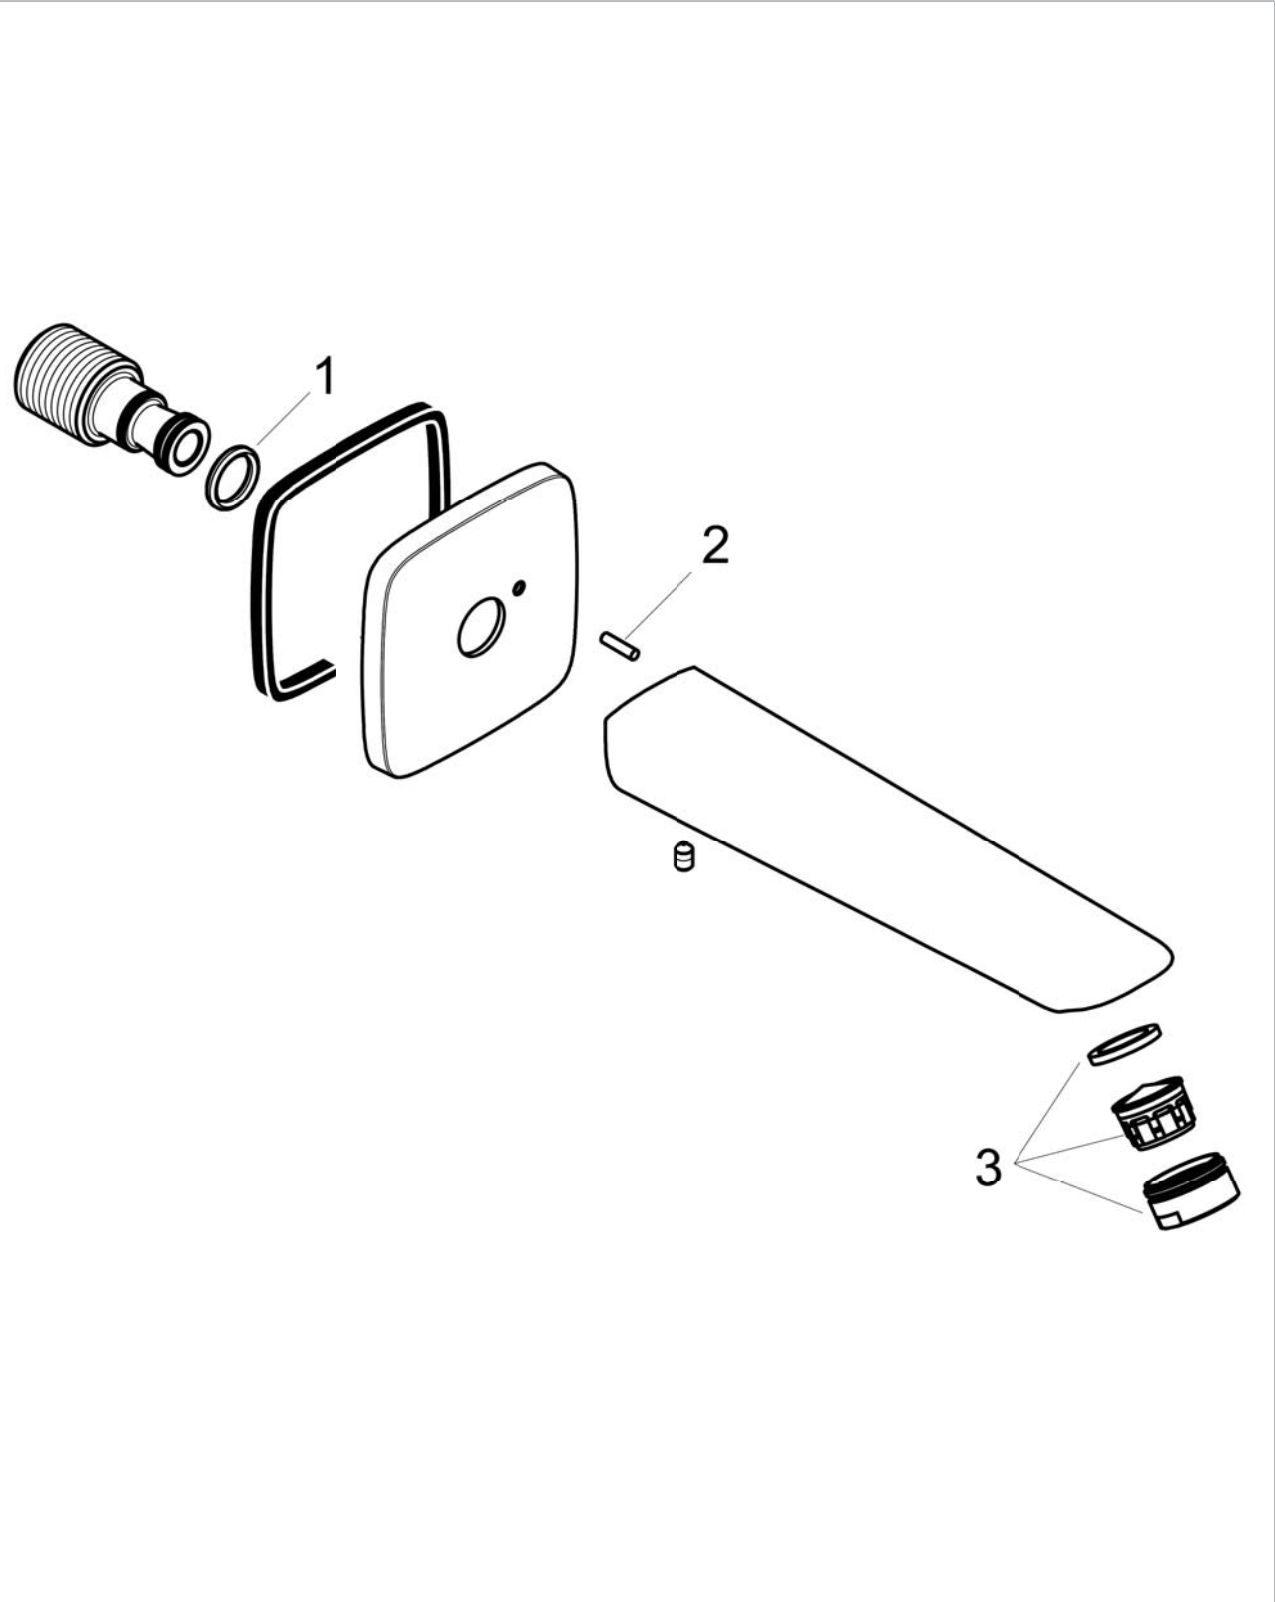

**Logis**  
**Tube Spout**  
 Finishes : **chrome**    Part no. : **71410001**

**Description**

**Features**

- Solid brass

**Item details**

**Compliance**

**Product image**

**Scale drawing**

Logis  
Tub Spout  
Finishes : **chrome**    Part no. : **71410001**

Exploded drawing

Year of production: >01/16

**Logis**  
**Tub Spout**  
 Finishes : **chrome**    Part no. : **71410001**

**Spare parts list**

Year of production: >01/16

Pos.	Description	Part no.	Price	PU
1	O-ring 13x2	98128000	-	1
2	pin	97766000	-	1
3	aerator M24x1 (30 l/min)	96512000	-	1