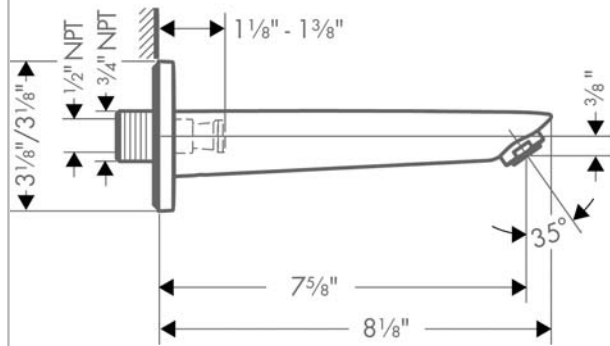

**Logis**  
**Tube Spout**  
 Finishes : **chrome**    Part no. : **71410001**

**Description**

**Features**

- Solid brass

**Item details**

**Compliance**

**Product image**

**Scale drawing**

Logis  
Tub Spout  
Finishes : **chrome**    Part no. : **71410001**

Exploded drawing

Year of production: >01/16

**Logis**  
**Tub Spout**  
 Finishes : **chrome**    Part no. : **71410001**

**Spare parts list**

Year of production: >01/16

Pos.	Description	Part no.	Price	PU
1	O-ring 13x2	98128000	-	1
2	pin	97766000	-	1
3	aerator M24x1 (30 l/min)	96512000	-	1