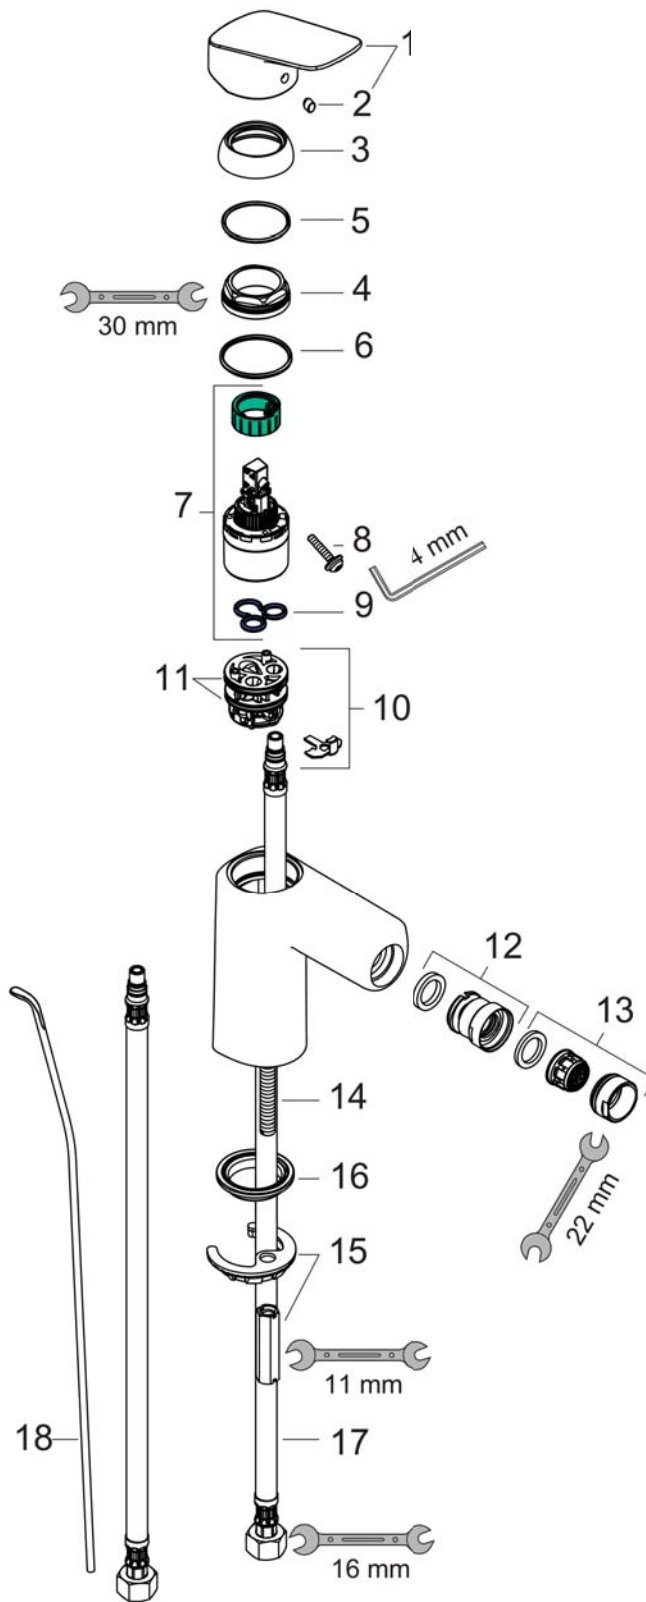

**Logis**  
**Single-Hole Bidet Faucet**  
 Finishes : **brushed nickel**    Part no. : **71200821**

**Description**

**Features**

- Pivoting aerator
- Ceramic cartridge
- Includes pop-up assembly

**Item details**

**Compliance**

**Product image**

**Scale drawing**

Logis  
 Single-Hole Bidet Faucet  
 Finishes : brushed nickel

Part no. : 71200821

Exploded drawing

Year of production: >07/15

**Logis**
**Single-Hole Bidet Faucet**

 Finishes : **brushed nickel**

 Part no. : **71200821**

**Spare parts list**

Year of production: &gt;07/15

Pos.	Description	Part no.	Price	PU
1	handle	92224820	-	1
2	screw cover	96338000	-	1
3	flange	97406820	-	1
4	nut	97209000	-	1
5	O-Ring 32x2	98193000	-	1
6	O-ring 35x2	92604000	-	1
7	cartridge, assy	92730000	-	1
8	locking screw for handle	95140000	-	1
9	seal	95008000	-	1
10	adapter for cartridge	98750000	-	1
11	O-Ring 30x2	98186000	-	1
12	ball joint	92036820	-	1
13	aerator M24x1 (7 l/min)	13912820	-	1
14	screw M8 x 68	97736000	-	1
15	seal	97608000	-	1
16	fixing set	96016000	-	1
17	connection hose 18½" M8x0,75 3/8"	96321001	-	1
18	pull rod	96657820	-	1
a	pop up waste	88509820	-	1