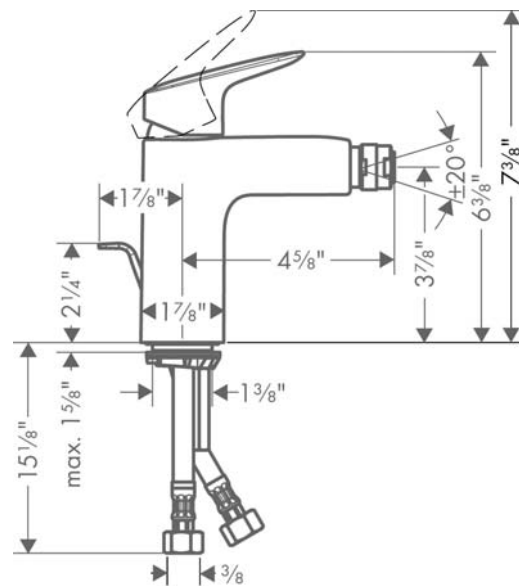

**Logis**  
**Single-Hole Bidet Faucet**  
 Finishes : **brushed nickel**    Part no. : **71200821**

**Description**

**Features**

- Pivoting aerator
- Ceramic cartridge
- Includes pop-up assembly

**Item details**

**Compliance**

**Product image**

**Scale drawing**

Logis  
 Single-Hole Bidet Faucet  
 Finishes : brushed nickel

Part no. : 71200821

Exploded drawing

Year of production: >07/15

**Logis**
**Single-Hole Bidet Faucet**

 Finishes : **brushed nickel**

 Part no. : **71200821**

**Spare parts list**

Year of production: &gt;07/15

Pos.	Description	Part no.	Price	PU
1	handle	92224820	-	1
2	screw cover	96338000	-	1
3	flange	97406820	-	1
4	nut	97209000	-	1
5	O-Ring 32x2	98193000	-	1
6	O-ring 35x2	92604000	-	1
7	cartridge, assy	92730000	-	1
8	locking screw for handle	95140000	-	1
9	seal	95008000	-	1
10	adapter for cartridge	98750000	-	1
11	O-Ring 30x2	98186000	-	1
12	ball joint	92036820	-	1
13	aerator M24x1 (7 l/min)	13912820	-	1
14	screw M8 x 68	97736000	-	1
15	seal	97608000	-	1
16	fixing set	96016000	-	1
17	connection hose 18½" M8x0,75 3/8"	96321001	-	1
18	pull rod	96657820	-	1
a	pop up waste	88509820	-	1