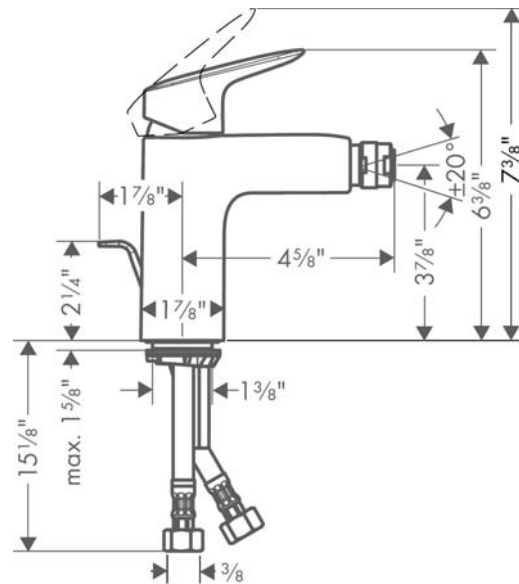

Logis
Single-Hole Bidet Faucet
 Finishes : **chrome** Part no. : **71200001**

Description

Features

- Pivoting aerator
- Ceramic cartridge
- Includes pop-up assembly

Item details

Compliance

Product image

Scale drawing

Logis
Single-Hole Bidet Faucet
 Finishes : **chrome** Part no. : **71200001**

Exploded drawing

Year of production: >07/15

Logis

Single-Hole Bidet Faucet

Finishes : **chrome** Part no. : **71200001**

Spare parts list

Year of production: >07/15

| Pos. | Description | Part no. | Price | PU |
|------|-----------------------------------|----------|-------|----|
| 1 | handle | 92224000 | - | 1 |
| 2 | screw cover | 96338000 | - | 1 |
| 3 | flange | 97406000 | - | 1 |
| 4 | nut | 97209000 | - | 1 |
| 5 | O-Ring 32x2 | 98193000 | - | 1 |
| 6 | O-ring 35x2 | 92604000 | - | 1 |
| 7 | cartridge, assy | 92730000 | - | 1 |
| 8 | locking screw for handle | 95140000 | - | 1 |
| 9 | seal | 95008000 | - | 1 |
| 10 | adapter for cartridge | 98750000 | - | 1 |
| 11 | O-Ring 30x2 | 98186000 | - | 1 |
| 12 | ball joint | 92036000 | - | 1 |
| 13 | aerator M24x1 (7 l/min) | 13912000 | - | 1 |
| 14 | screw M8 x 68 | 97736000 | - | 1 |
| 15 | seal | 97608000 | - | 1 |
| 16 | fixing set | 96016000 | - | 1 |
| 17 | connection hose 18½" M8x0,75 3/8" | 96321001 | - | 1 |
| 18 | pull rod | 96657000 | - | 1 |
| a | pop up waste | 88509000 | - | 1 |