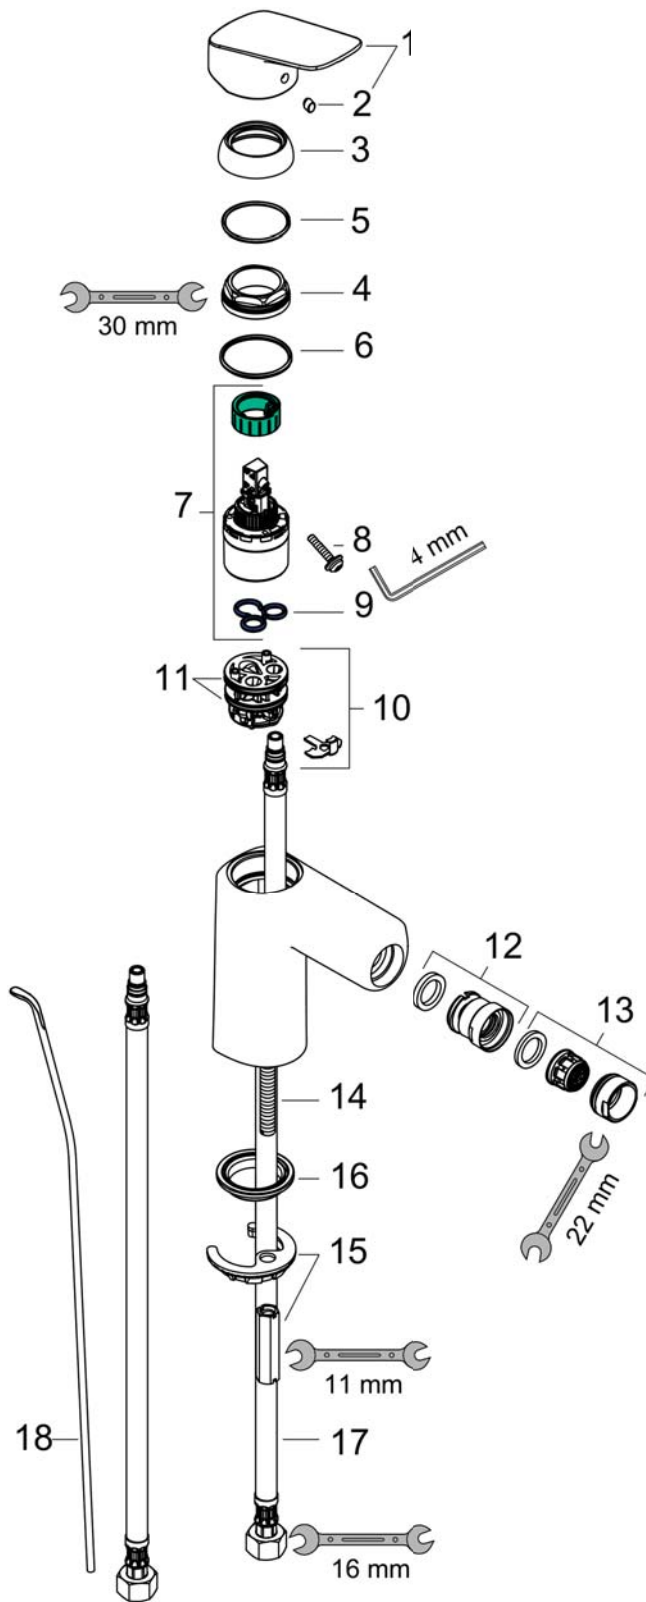

Logis
Single-Hole Bidet Faucet
 Finishes : **chrome** Part no. : **71200001**

Description

Features

- Pivoting aerator
- Ceramic cartridge
- Includes pop-up assembly

Item details

Compliance

Product image

Scale drawing

Logis
Single-Hole Bidet Faucet
 Finishes : **chrome** Part no. : **71200001**

Exploded drawing

Year of production: >07/15

Logis

Single-Hole Bidet Faucet

Finishes : **chrome** Part no. : **71200001**

Spare parts list

Year of production: >07/15

| Pos. | Description | Part no. | Price | PU |
|------|-----------------------------------|----------|-------|----|
| 1 | handle | 92224000 | - | 1 |
| 2 | screw cover | 96338000 | - | 1 |
| 3 | flange | 97406000 | - | 1 |
| 4 | nut | 97209000 | - | 1 |
| 5 | O-Ring 32x2 | 98193000 | - | 1 |
| 6 | O-ring 35x2 | 92604000 | - | 1 |
| 7 | cartridge, assy | 92730000 | - | 1 |
| 8 | locking screw for handle | 95140000 | - | 1 |
| 9 | seal | 95008000 | - | 1 |
| 10 | adapter for cartridge | 98750000 | - | 1 |
| 11 | O-Ring 30x2 | 98186000 | - | 1 |
| 12 | ball joint | 92036000 | - | 1 |
| 13 | aerator M24x1 (7 l/min) | 13912000 | - | 1 |
| 14 | screw M8 x 68 | 97736000 | - | 1 |
| 15 | seal | 97608000 | - | 1 |
| 16 | fixing set | 96016000 | - | 1 |
| 17 | connection hose 18½" M8x0,75 3/8" | 96321001 | - | 1 |
| 18 | pull rod | 96657000 | - | 1 |
| a | pop up waste | 88509000 | - | 1 |