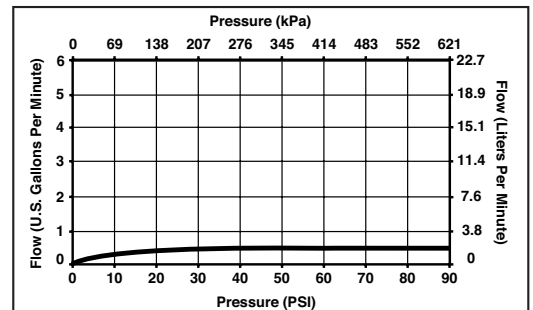

Delta reserves the right (1) to make changes in specifications and materials, and (2) to change or discontinue models, both without notice or obligation. Dimensions are for reference only. See current full-line price book or www.specselect.com for finish options and product availability.

DSP-L-701LF-HDF Rev. B

55 E. 111th Street, Indianapolis, Indiana 46280
350 South Edgeware Road, St. Thomas, ON N5P 4L1
© 2013 Masco Corporation of Indiana