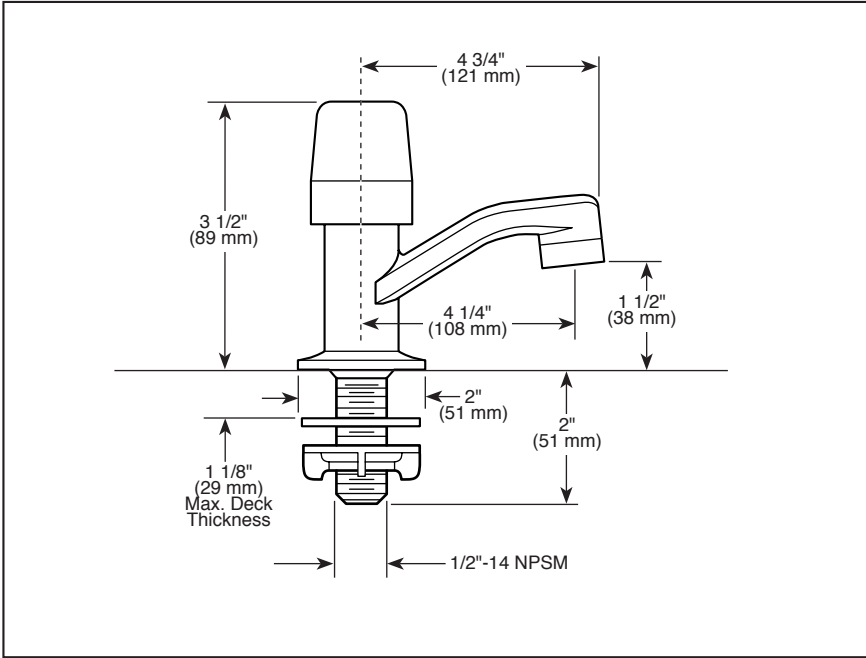

## LAVATORY FAUCETS

- Single Handle
- Slow Self-Closing
- Deck Mount Basin Faucet
- Single Hole Sink Applications

### STANDARD SPECIFICATIONS:

- Single handle, slow self-closing faucet. For single hole deck mount applications.
- Solid brass fabricated body.
- Metering, vandal resistant, slow-close push handle.
- 4 1/4" (108 mm) rigid spout.
- .5 gpm (1.9 L/min) vandal resistant spray outlet. Total flow per actuation must not exceed .25 gal./cycle (1.0 L/cycle)
- All operating parts must be replaceable from above the deck.
- 1/2"-14 NPSM threaded male inlet shank.

### COMPLIES WITH:

- ASME A112.18.1 / CSA B125.1
- Verified compliant with .25% weighted average Pb content regulations.

Delta reserves the right (1) to make changes in specifications and materials, and (2) to change or discontinue models, both without notice or obligation. Dimensions are for reference only. See current full-line price book or [www.specselect.com](http://www.specselect.com) for finish options and product availability.