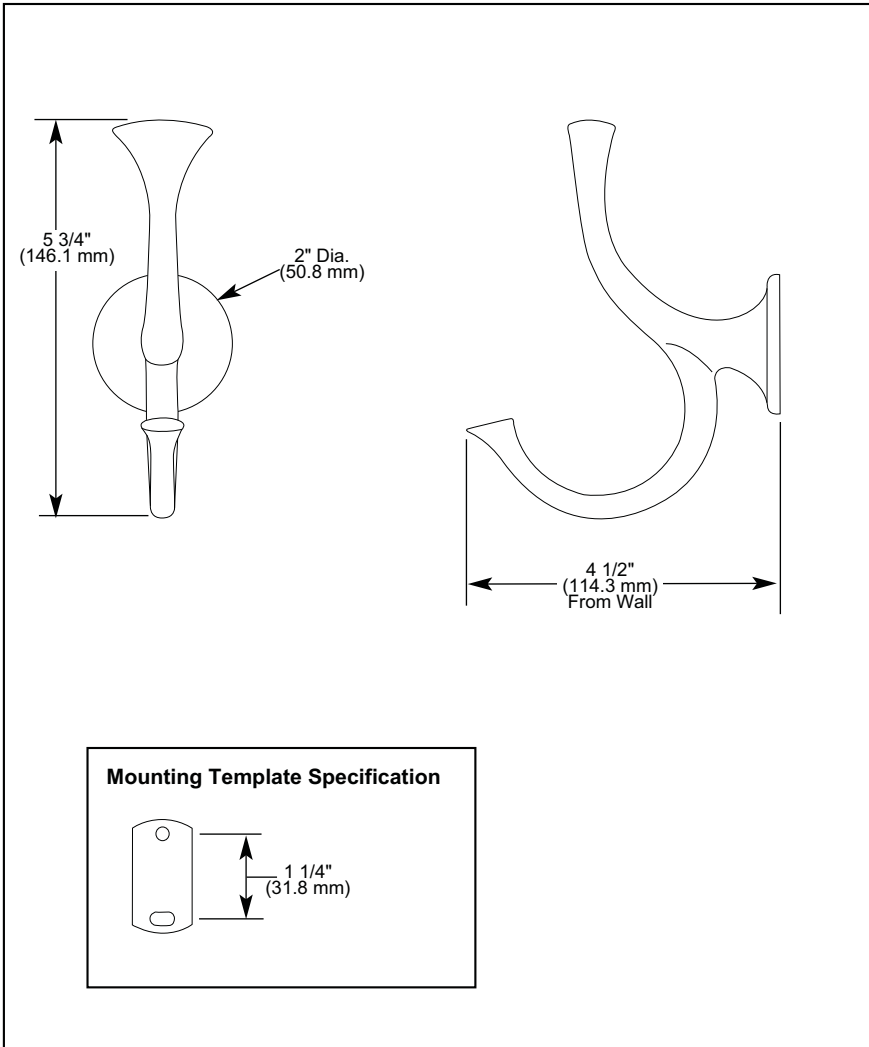

BRIZO[®]

ACCESSORIES

- RSVP™ Bath Collection
- Double Robe Hook

Submitted Model No.: _____

Specific Features: _____

STANDARD SPECIFICATIONS:

- Wood blocking is preferable behind all wall surfaces. If wood blocking is not available, the following fasteners are suggested: Tile/Masonry-use plastic anchors provided. Plaster/Drywall-use metal anchors provided.
- Mounting hardware and mounting instructions included with product.