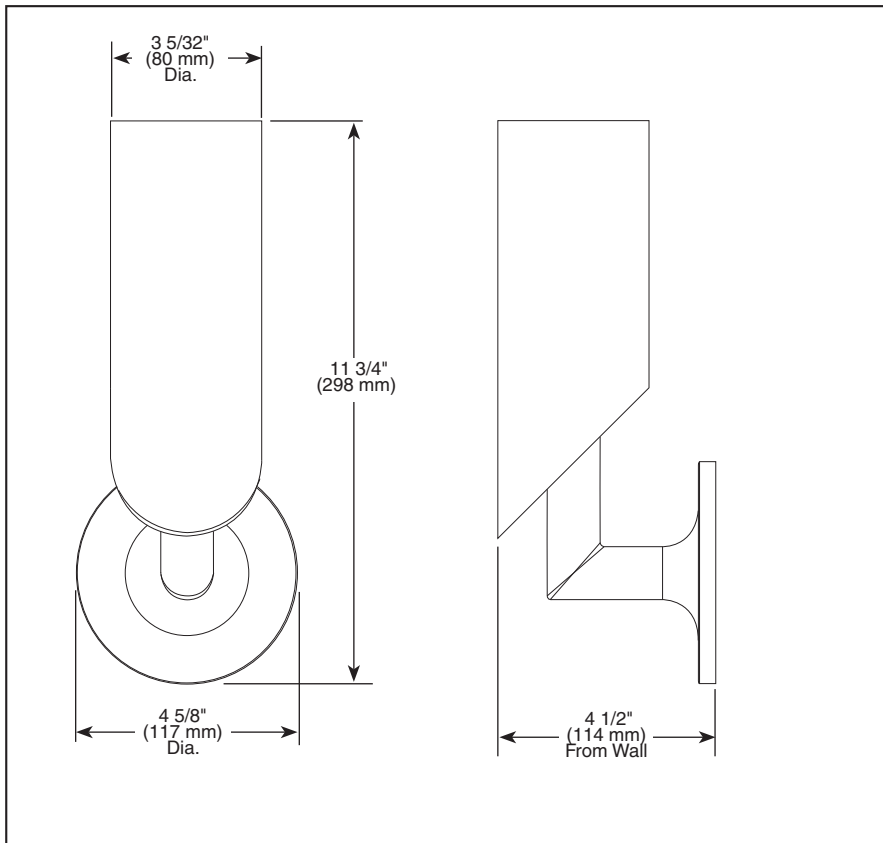

BRIZO®

ACCESSORIES

- Odin™ Bath Collection
- Single Light Sconce

Submitted Model No.: _____

Specific Features: _____

▲ Designate proper finish suffix

STANDARD SPECIFICATIONS:

- Mounting hardware and mounting instructions included with product.
- Glass dome is satin etched.
- UL approved up to 60 watts.
- Uses candelabra style bulb with E12 base, 60 watt max.
- Mounts on standard electrical box.
- Wire nuts and mounting screws are included with product.