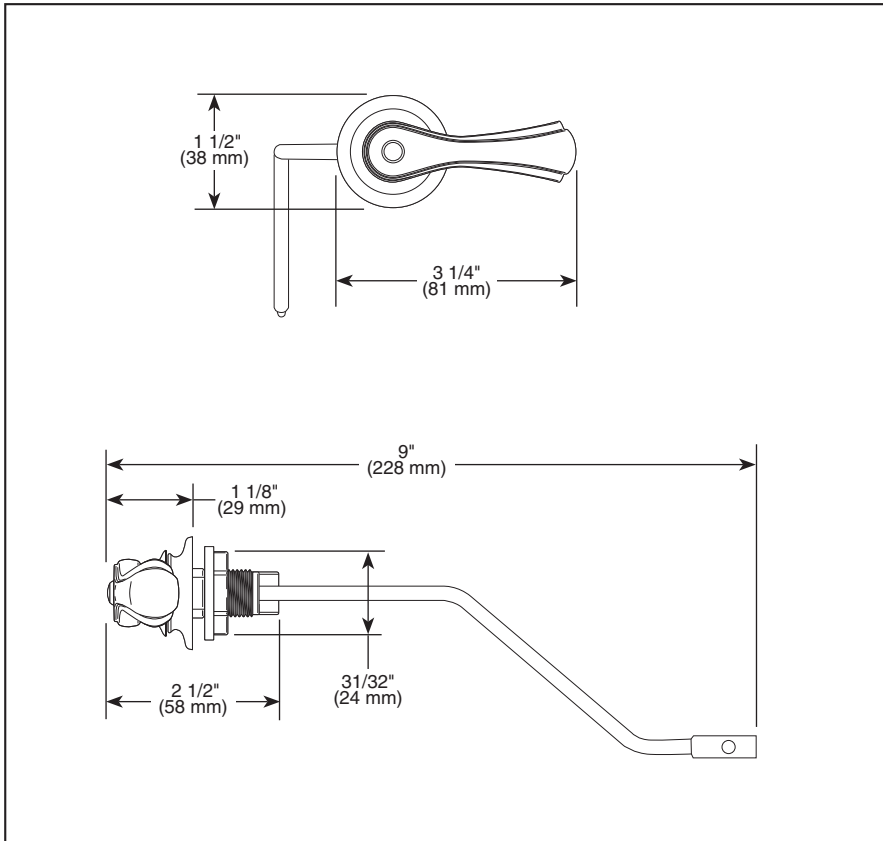

BRIZO®

ACCESSORIES

- Charlotte™ Bath Collection
- Side Mount Flush Lever

Submitted Model No.: _____

Specific Features: _____

▲ Designate proper finish suffix

STANDARD SPECIFICATIONS:

- Installation instructions included with product.