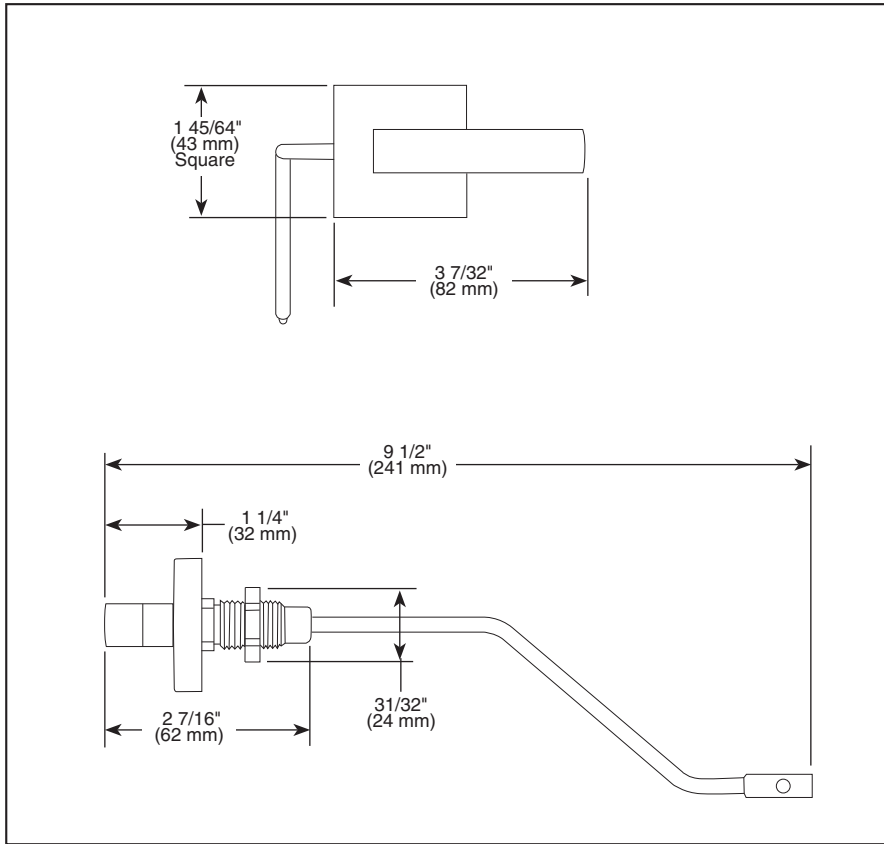

BRIZO®

ACCESSORIES

- Siderna™ Bath Collection
- Side Mount Flush Lever

Submitted Model No.: _____

Specific Features: _____

▲ Designate proper finish suffix

STANDARD SPECIFICATIONS:

- Installation instructions included with product.