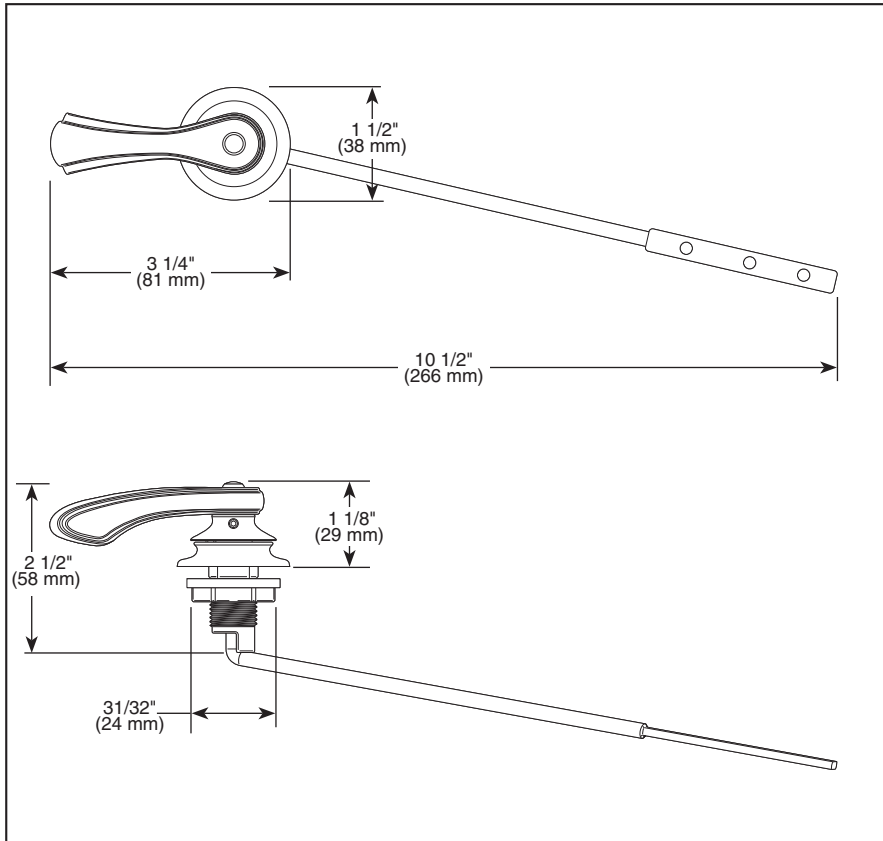

## ACCESSORIES

- Charlotte™ Bath Collection
- Front Mount Flush Lever

Submitted Model No.: \_\_\_\_\_  
Specific Features: \_\_\_\_\_

▲ Designate proper finish suffix