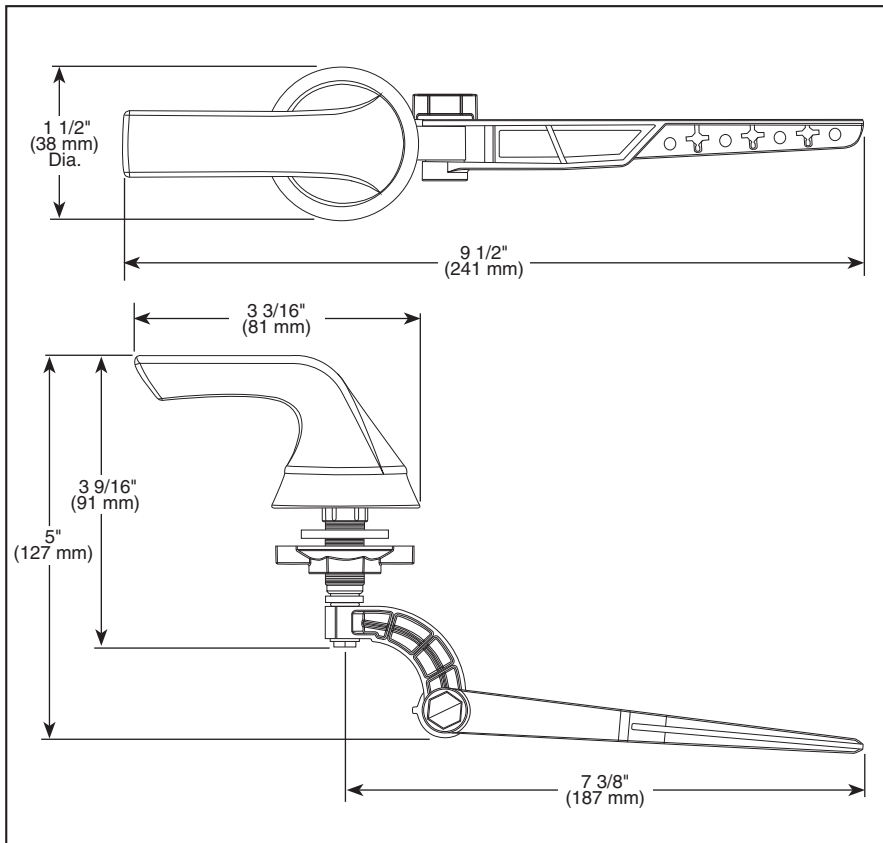

BRIZO®

ACCESSORIES

- Sotria™ Series
- Universal Flush Lever

Submitted Model No.: _____

Specific Features: _____

▲ Designate proper finish suffix

STANDARD SPECIFICATIONS:

- Installation instructions included with product.
- Universal front or side mount tank lever.