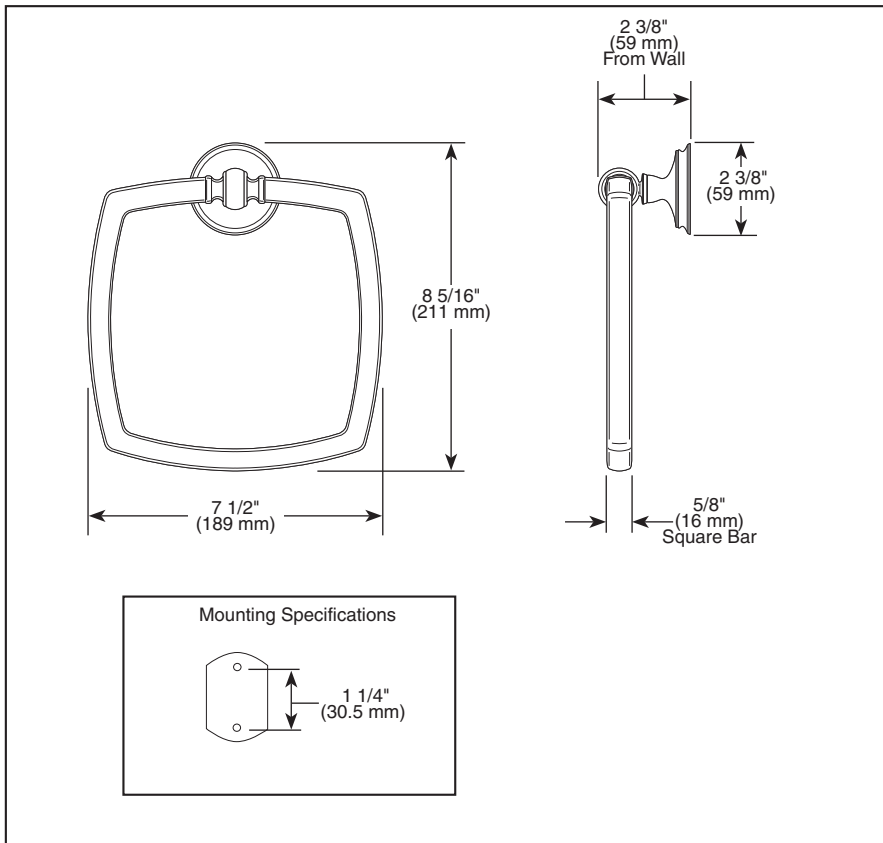

## ACCESSORIES

- Charlotte™ Bath Collection
- Towel Ring

694685▲

Submitted Model No.: \_\_\_\_\_

Specific Features: \_\_\_\_\_

### STANDARD SPECIFICATIONS:

- Mounting hardware and mounting instructions included with product.
- Note: Plastic anchors, screws, toggle bolts and mounting bracket are included with the mounting hardware.