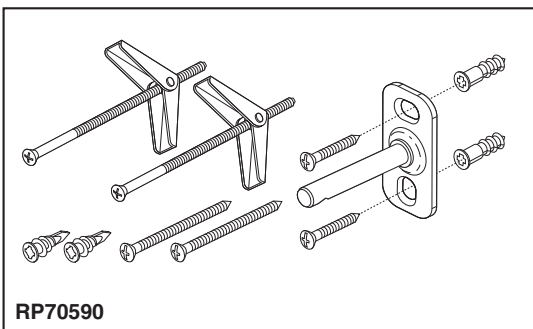

Delta reserves the right (1) to make changes in specifications and materials, and (2) to change or discontinue models, both without notice or obligation. Dimensions are for reference only. See current full-line price book or www.brizo.com for finish options and product availability.