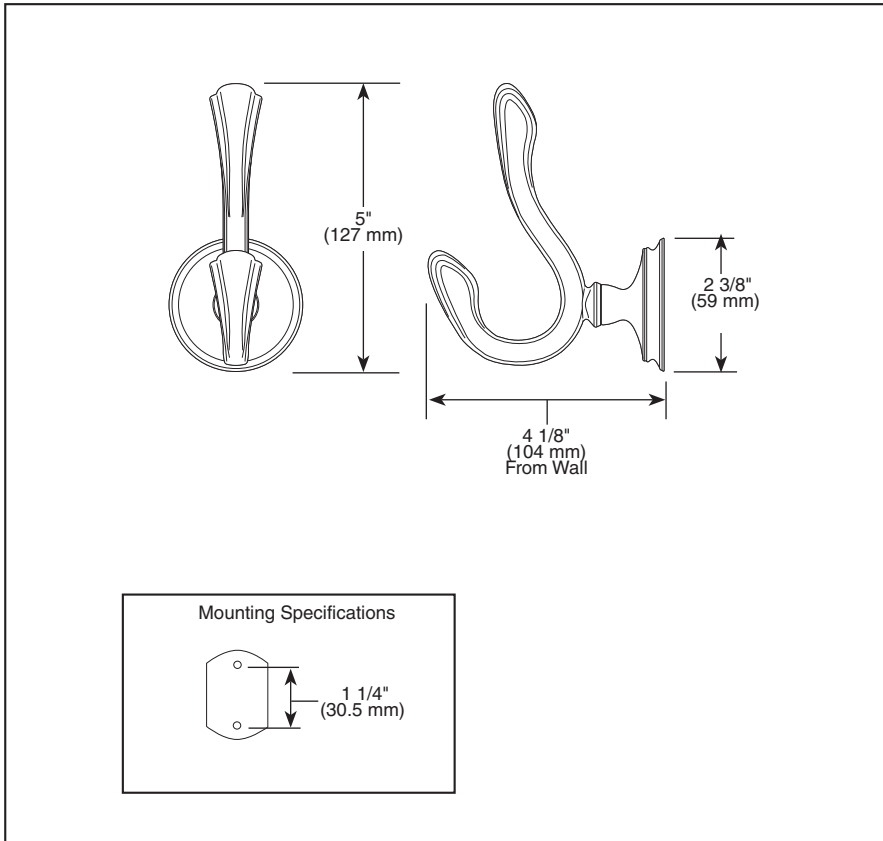

## ACCESSORIES

- Charlotte™ Bath Collection
- Double Robe Hook

Submitted Model No.: \_\_\_\_\_

Specific Features: \_\_\_\_\_

### STANDARD SPECIFICATIONS:

- Mounting hardware and mounting instructions included with product.
- Note: Plastic anchors, screws, toggle bolts and mounting bracket are included with the mounting hardware.