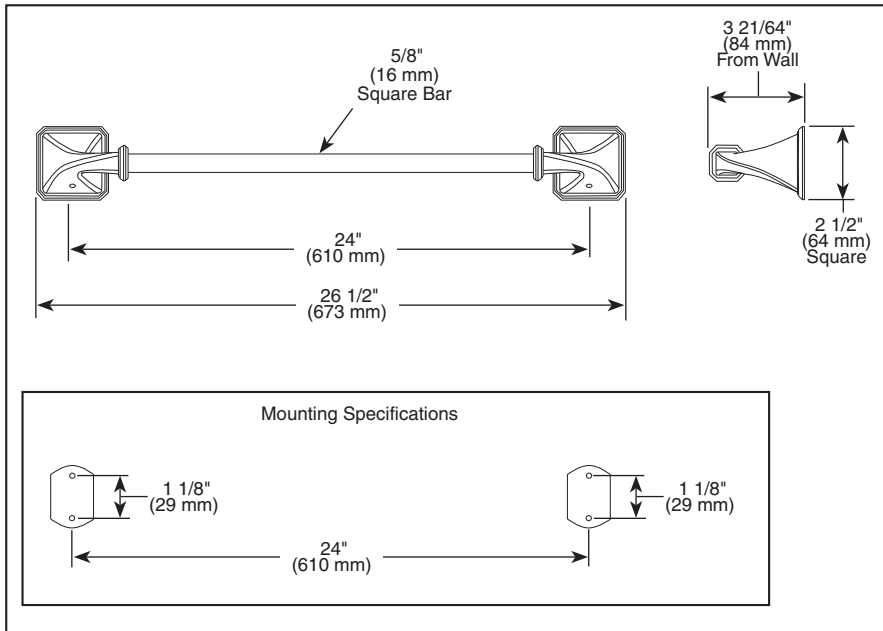

## ACCESSORIES

- Virage™ Bath Collection
- 24" Towel Bar

Submitted Model No.: \_\_\_\_\_

Specific Features: \_\_\_\_\_

▲ Designate proper finish suffix

### STANDARD SPECIFICATIONS:

- Wood blocking is preferable behind all wall surfaces. If wood blocking is not available, the following fasteners are suggested: Tile/Masonry-Plastic or lead Anchors; Plaster/drywall-Toggle bolts.
- Mounting hardware and mounting instructions included with product.
- Note: Only plastic anchors are included with the mounting hardware.