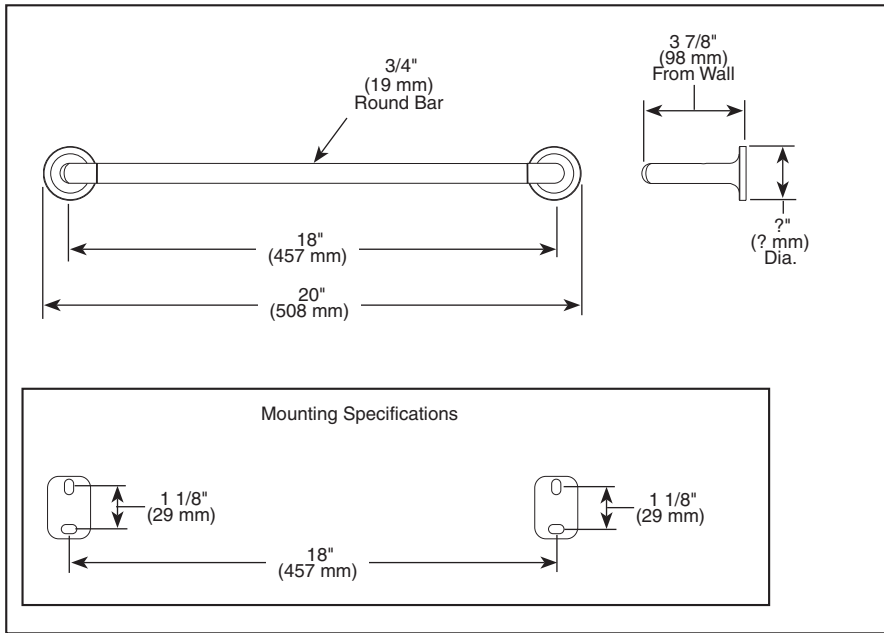

BRIZO®

ACCESSORIES

- Odin™ Bath Collection
- 18" Towel Bar

Submitted Model No.: _____
 Specific Features: _____

STANDARD SPECIFICATIONS:

- Wood blocking is preferable behind all wall surfaces. If wood blocking is not available, try finding a wood stud to anchor at least one end of this accessory.
- Mounting hardware and mounting instructions included with product.
- Note: Plastic anchors, screw, toggle bolts, and mounting brackets are included with the mounting hardware.