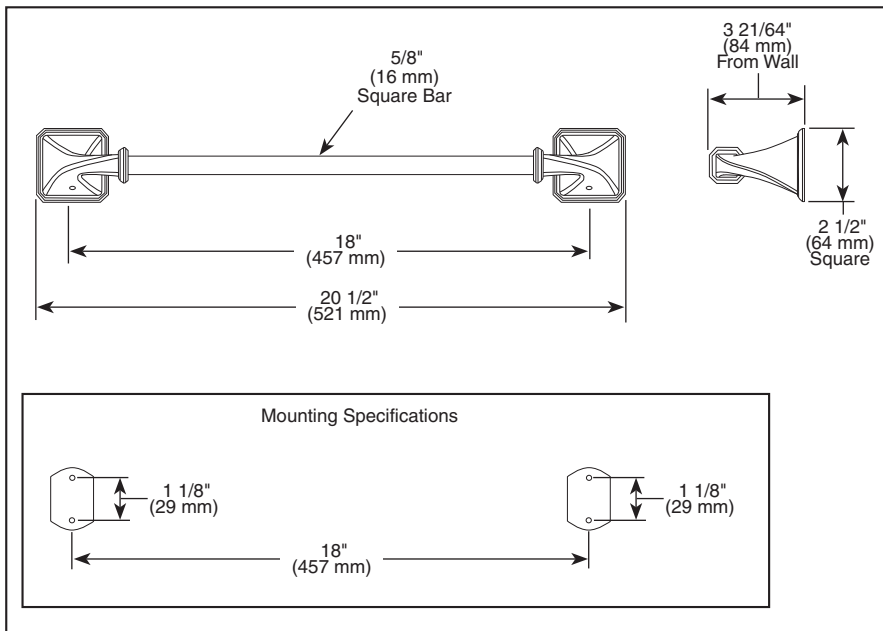

BRIZO®

ACCESSORIES

- Virage™ Bath Collection
- 18" Towel Bar

Submitted Model No.: _____

Specific Features: _____

▲ Designate proper finish suffix

STANDARD SPECIFICATIONS:

- Wood blocking is preferable behind all wall surfaces. If wood blocking is not available, the following fasteners are suggested: Tile/Masonry-Plastic or lead Anchors; Plaster/drywall-Toggle bolts.
- Mounting hardware and mounting instructions included with product.
- Note: Only plastic anchors are included with the mounting hardware.