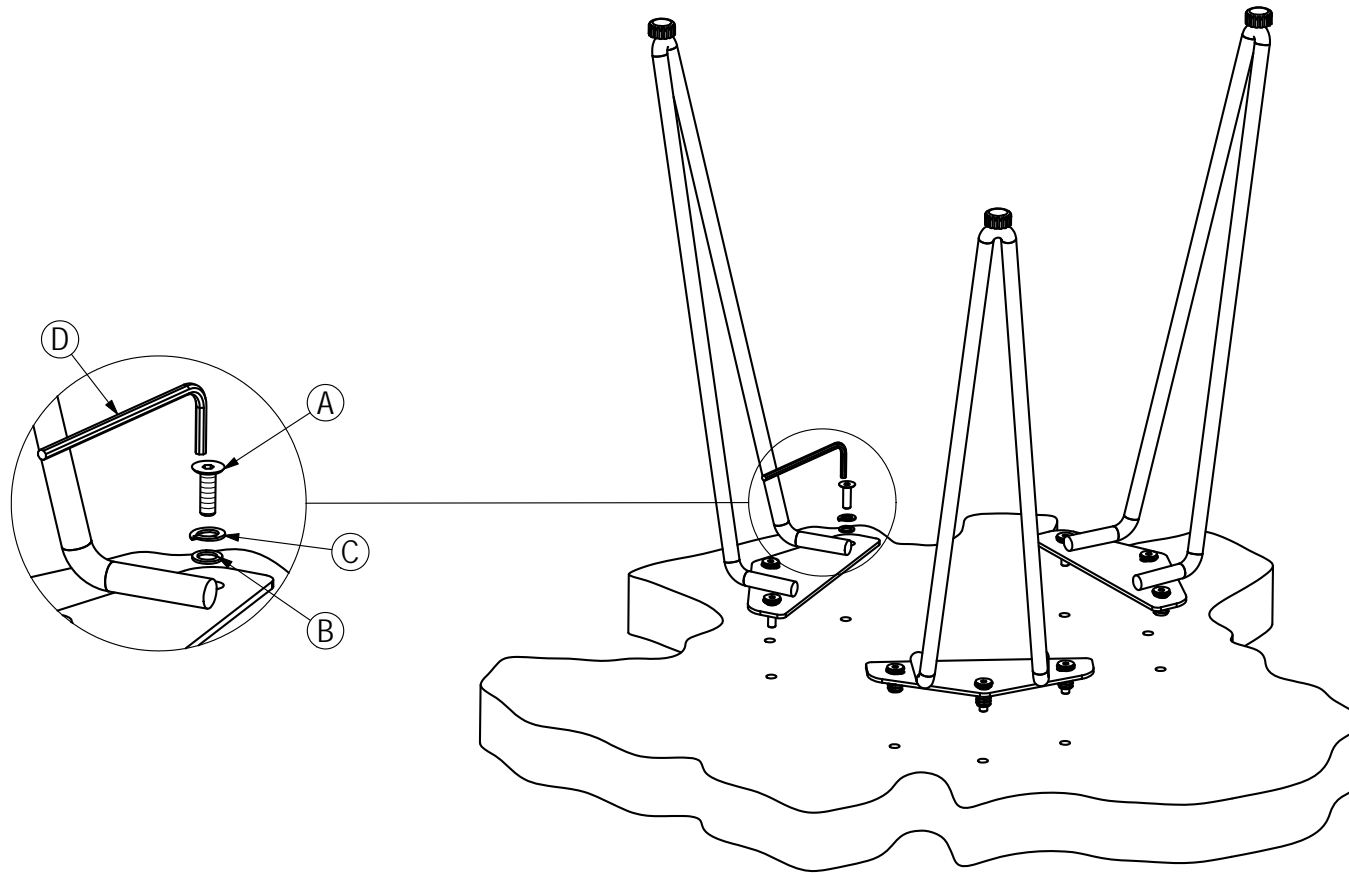

## DRIFT NESTING COFFEE TABLE (SET OF 2)

A		B		C		D	
	JCBC BOLT M6 X 25MM SS		FLAT WASHER M6 X Ø18MM SS		SPRING WASHER M6 X Ø11MM SS		HEX KEY
	PCS : 9		PCS : 9				PCS : 9