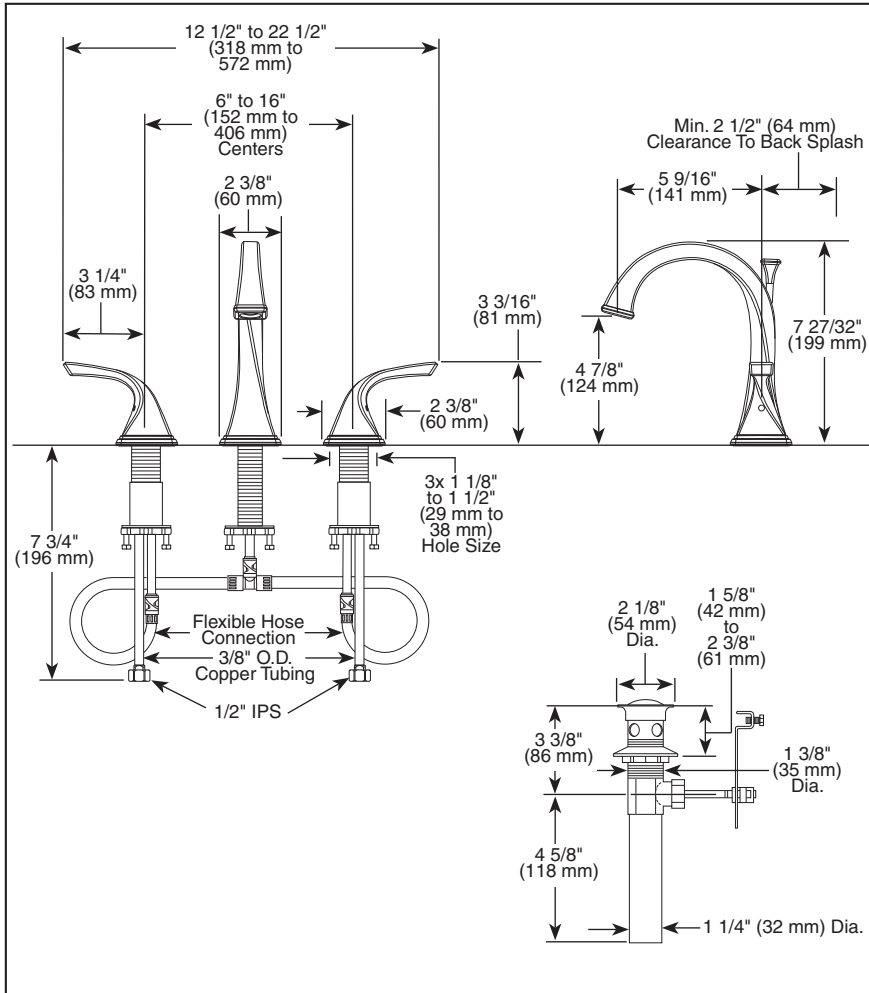

▲ Designate Proper Finish Suffix

COMPLIES WITH:

- ASME A112.18.1 / CSA B125.1
- ASME A112.18.2 / CSA B125.2
- Indicates compliance to ICC/ANSI A117.1
- EPA WaterSense
- "LF" models verified compliant with .25% weighted average Pb content regulations.