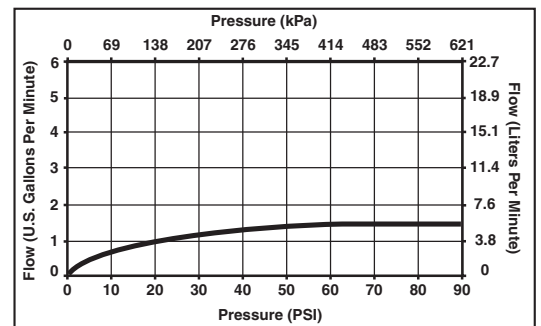

Delta Faucet Company

55 E. 111th Street, Indianapolis, Indiana 46280
395 Matheson Blvd. E., Mississauga, ON L4Z 2H2
© 2009 Masco Corporation of Indiana

Delta reserves the right (1) to make changes in specifications and materials, and (2) to change or discontinue models, both without notice or obligation. Dimensions are for reference only. See current full-line price book or www.brizo.com for finish options and product availability.

BSP-L-65330LF Rev. B