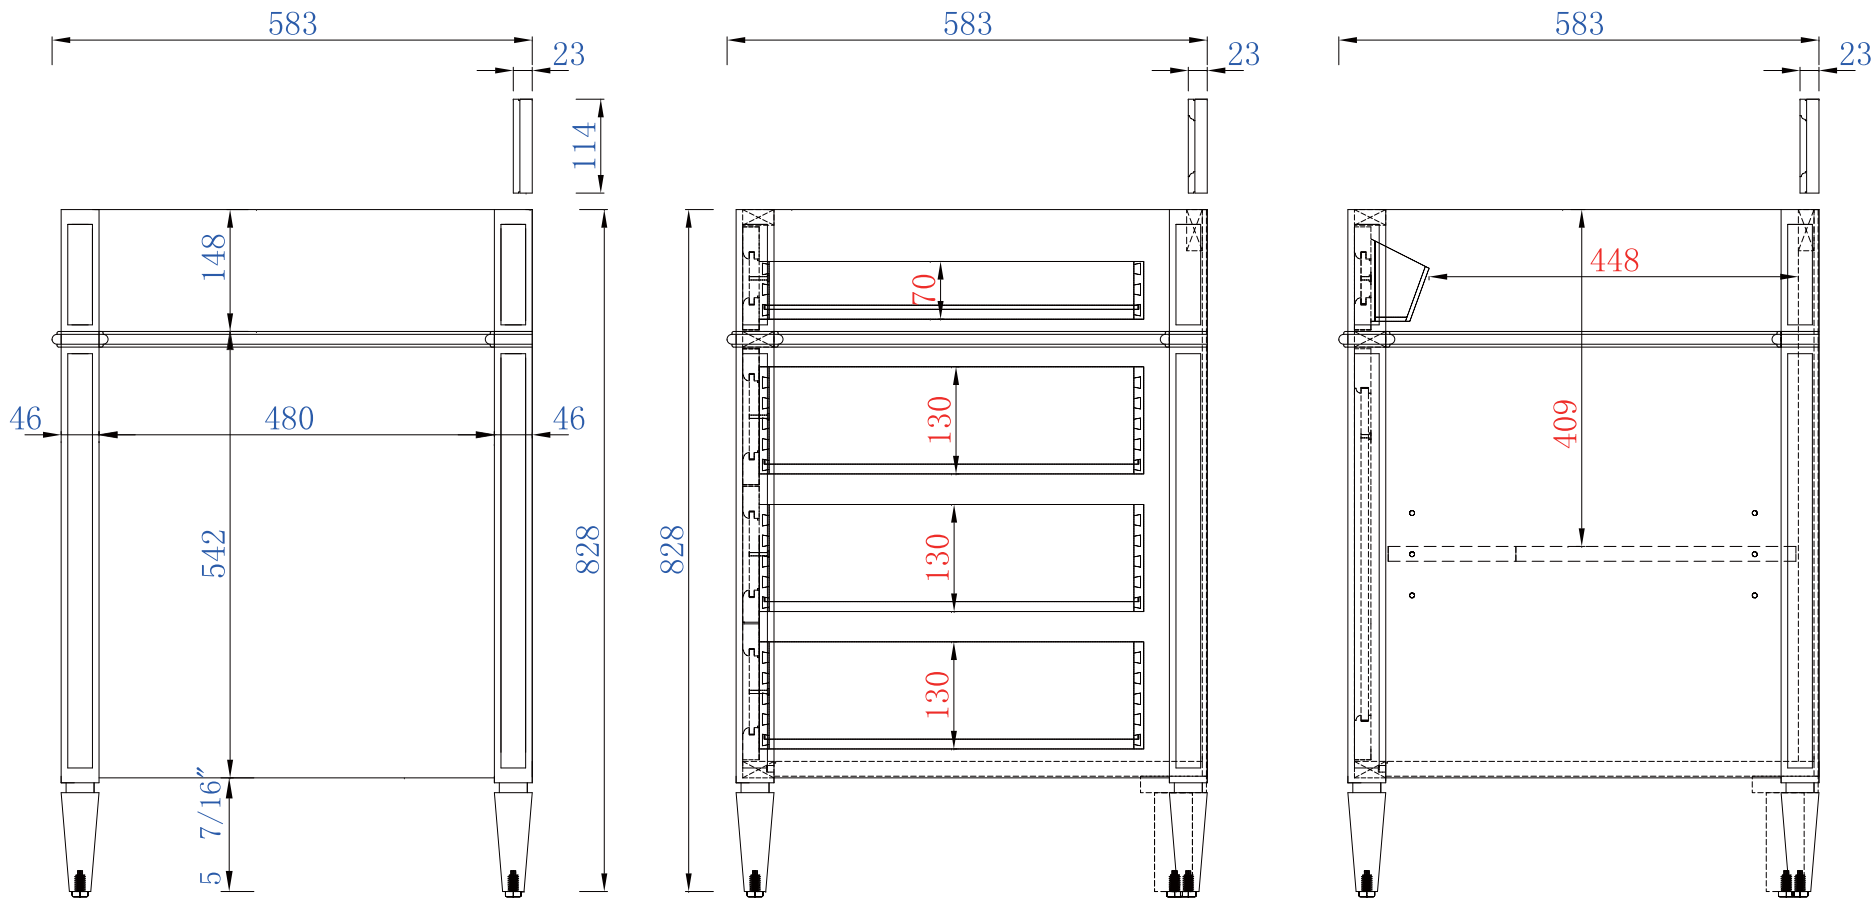

Please consult our website for Countertop Diagrams: www.jamesmartinvanities.com

1828mm

Item Number:

JAMES MARTIN

Brittany 1828mm Cabinet

- 650-V72-BKO
- 650-V72-BNM
- 650-V72-CWH
- 650-V72-UGR

VANITIES

Diagrams with Dimensions
page 02 of 03

NOTE ONE: Countertops are not shown in these diagrams. (Cabinet Only)

NOTE TWO: Wooden Backsplash (Shown) is designed for the molding detail to align with sinks in James Martin's Optional Countertops.

Customers' own countertops and sinks may align differently, and modification may be required.

Please consult our website for Countertop Diagrams: www.jamesmartinvanities.com

1828mm

Item Number:

- 650-V72-BKO
- 650-V72-BNM
- 650-V72-CWH
- 650-V72-UGR

JAMES MARTIN

VANITIES

Brittany 1828mm Cabinet

Diagrams with Dimensions
page 03 of 03

NOTE ONE: Countertops are not shown in these diagrams. (Cabinet Only)

NOTE TWO: Wooden Backsplash (Shown) is designed for the molding detail to align with sinks in James Martin's Optional Countertops.

Customers' own countertops and sinks may align differently.