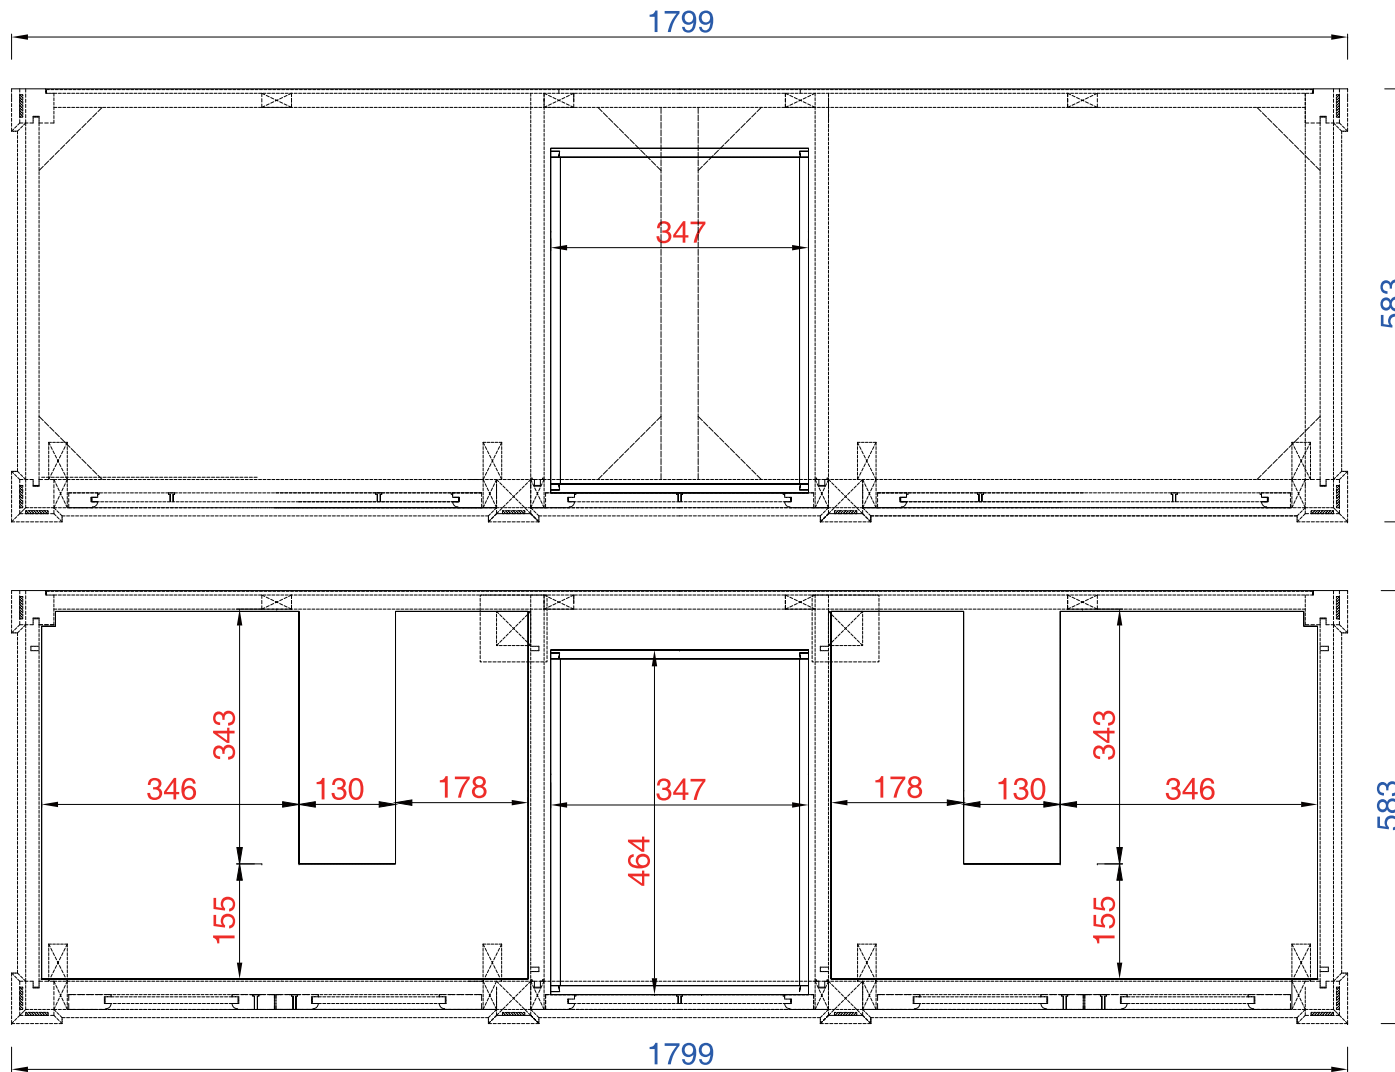

72"

Item Number:

JAMES MARTIN

Brittany 72" Cabinet

- 650-V72-BKO
- 650-V72-BNM
- 650-V72-CWH
- 650-V72-UGR

VANITIES

Diagrams with Dimensions
page 01 of 03

NOTE ONE: Countertops are not shown in these diagrams. (Cabinet Only)

Please consult our website for Countertop Diagrams: www.jamesmartinvanities.com

1828mm

Item Number:

JAMES MARTIN

Brittany 1828mm Cabinet

- 650-V72-BKO
- 650-V72-BNM
- 650-V72-CWH
- 650-V72-UGR

VANITIES

Diagrams with Dimensions
page 01 of 03

Please consult our website for Countertop Diagrams: www.jamesmartinvanities.com

1828mm

Item Number:

JAMES MARTIN

Brittany 1828mm Cabinet

- 650-V72-BKO
- 650-V72-BNM
- 650-V72-CWH
- 650-V72-UGR

VANITIES

Diagrams with Dimensions
page 02 of 03

NOTE ONE: Countertops are not shown in these diagrams. (Cabinet Only)

NOTE TWO: Wooden Backsplash (Shown) is designed for the molding detail to align with sinks in James Martin's Optional Countertops.

Customers' own countertops and sinks may align differently, and modification may be required.