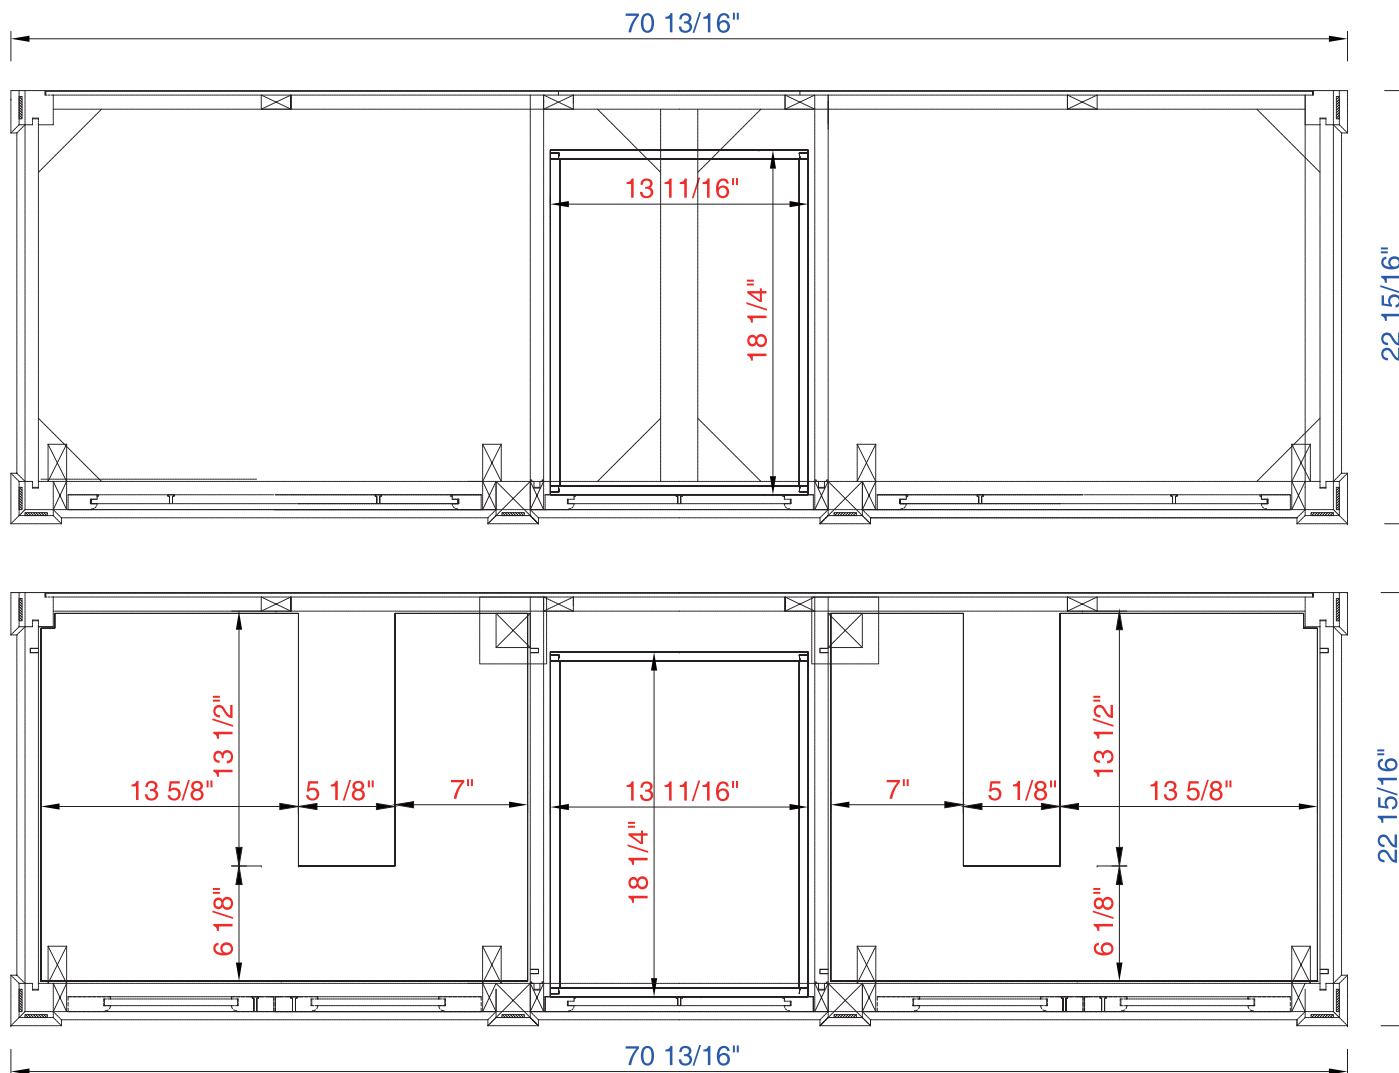

72"

Item Number:

JAMES MARTIN

Brittany 72" Cabinet

- 650-V72-BKO
- 650-V72-BNM
- 650-V72-CWH
- 650-V72-UGR

VANITIES

Diagrams with Dimensions
page 01 of 03

NOTE ONE: Countertops are not shown in these diagrams. (Cabinet Only)

72"

Item Number:

JAMES MARTIN

Brittany 72" Cabinet

650-V72-BKO
650-V72-BNM
650-V72-CWH
650-V72-UGR

VANITIES

Diagrams with Dimensions
page 02 of 03

NOTE ONE: Countertops are not shown in these diagrams. (Cabinet Only)

NOTE TWO: Internal Shelves (Shown) are designed to align with sinks in James Martin's Optional Countertops.

Customers' own countertops and sinks may align differently, and modification may be required.