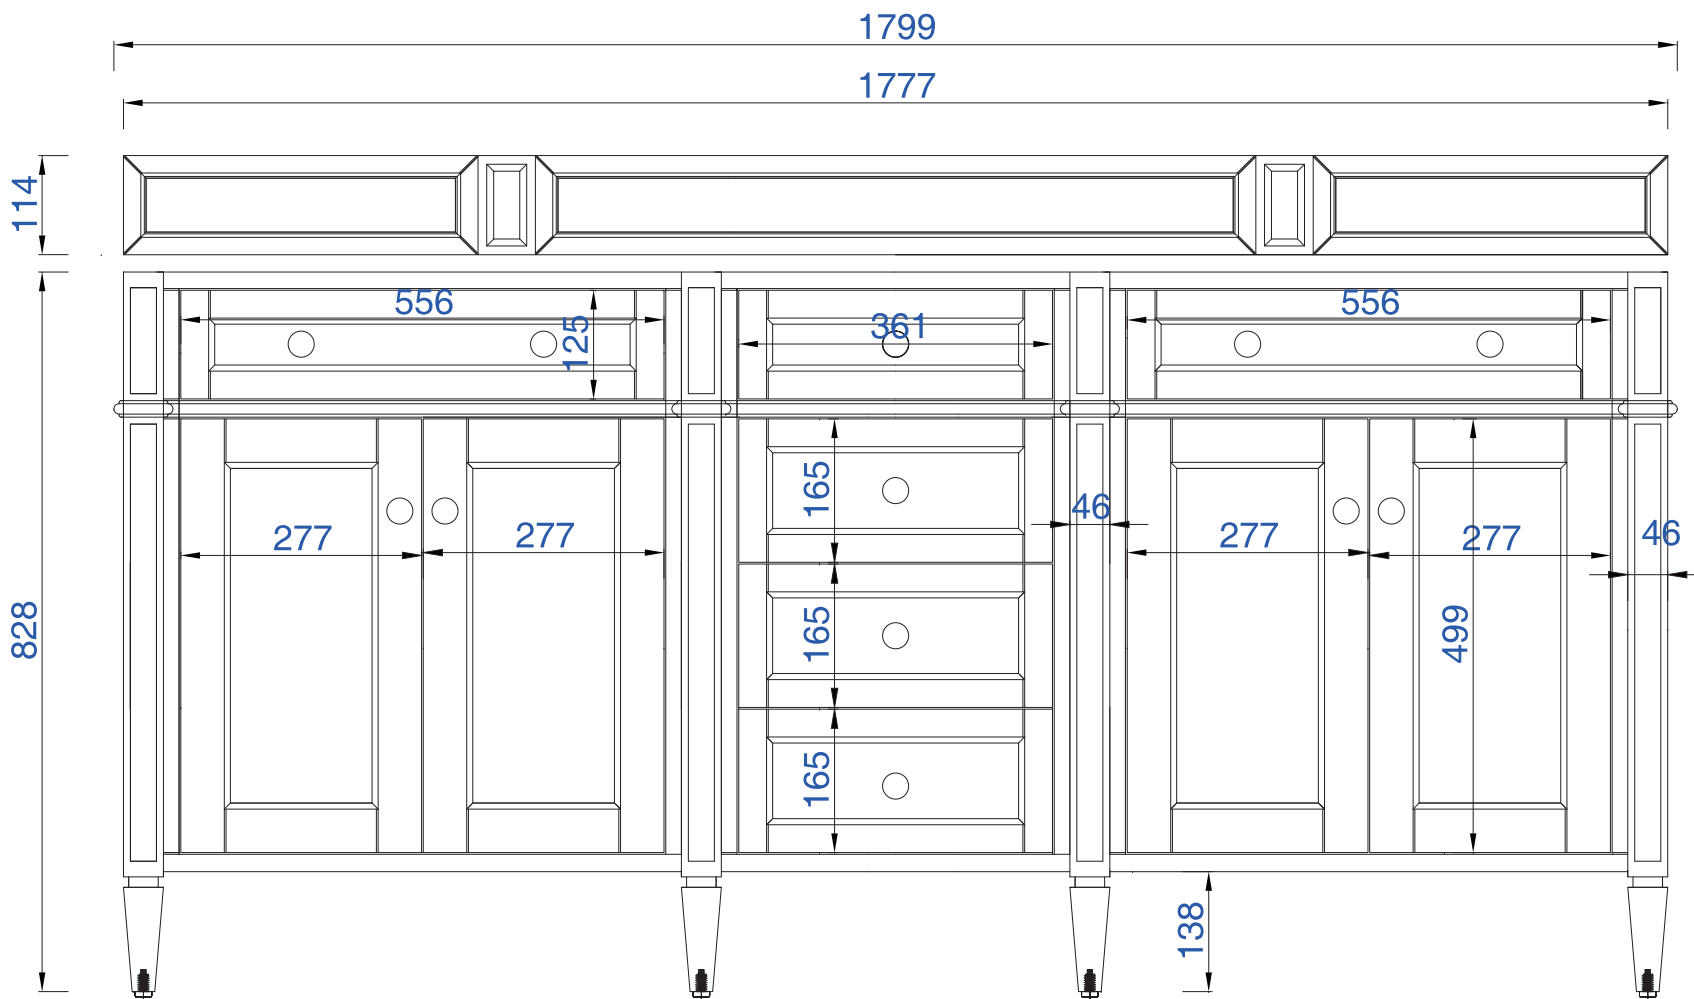

Please consult our website for Countertop Diagrams: www.jamesmartinvanities.com

1828mm

Item Number:

JAMES MARTIN

Brittany 1828mm Cabinet

- 650-V72-BKO
- 650-V72-BNM
- 650-V72-CWH
- 650-V72-UGR

VANITIES

Diagrams with Dimensions
page 01 of 03

NOTE ONE: Countertops are not shown in these diagrams. (Cabinet Only)

NOTE TWO: Wooden Backsplash (Shown) is designed for the molding detail to align with sinks in James Martin's Optional Countertops.

Customers' own countertops and sinks may align differently.

Please consult our website for Countertop Diagrams: www.jamesmartinvanities.com

1828mm

Item Number:

JAMES MARTIN

Brittany 1828mm Cabinet

- 650-V72-BKO
- 650-V72-BNM
- 650-V72-CWH
- 650-V72-UGR

VANITIES

Diagrams with Dimensions
page 02 of 03

Please consult our website for Countertop Diagrams: www.jamesmartinvanities.com

1828mm

Item Number:

- 650-V72-BKO
- 650-V72-BNM
- 650-V72-CWH
- 650-V72-UGR

JAMES MARTIN

VANITIES

Brittany 1828mm Cabinet

Diagrams with Dimensions
page 03 of 03