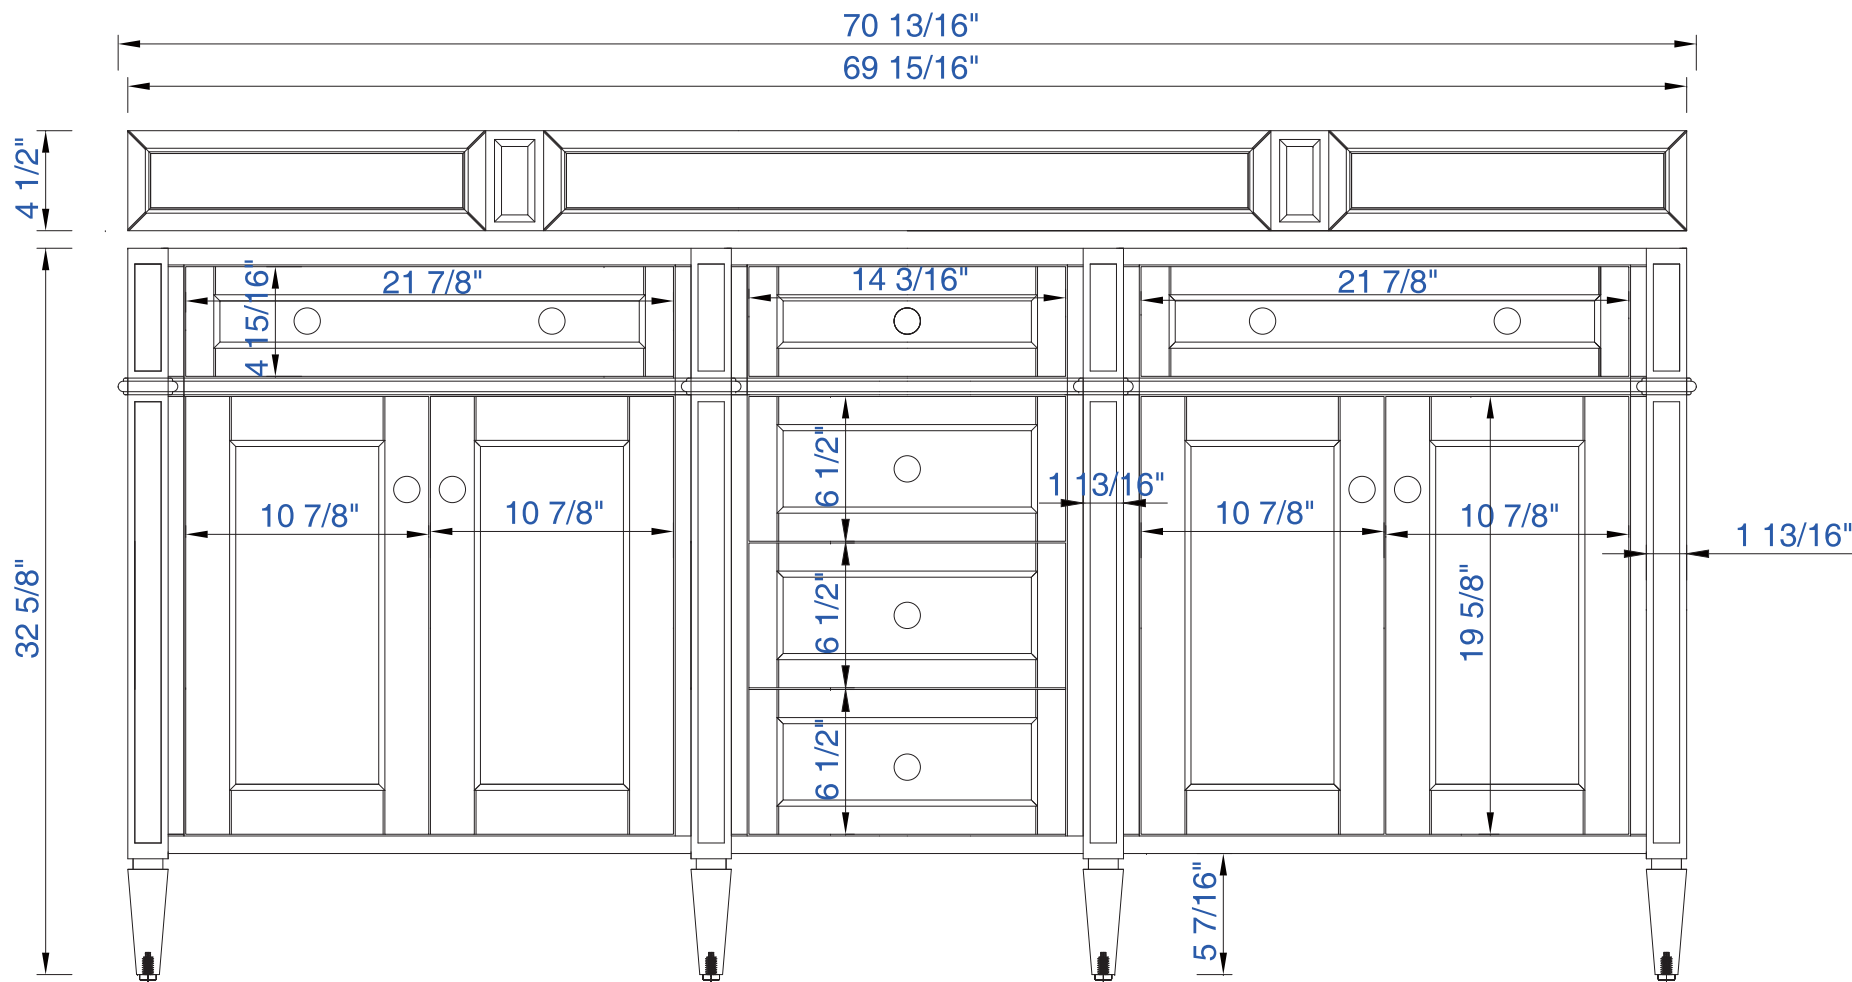

72"

Item Number:

JAMES MARTIN

Brittany 72" Cabinet

- 650-V72-BKO
- 650-V72-BNM
- 650-V72-CWH
- 650-V72-UGR

VANITIES

Diagrams with Dimensions
page 01 of 03

NOTE ONE: Countertops are not shown in these diagrams. (Cabinet Only)

NOTE TWO: Wooden Backsplash (Shown) is designed for the molding detail to align with sinks in James Martin's Optional Countertops.

Customers' own countertops and sinks may align differently.

Please consult our website for Countertop Diagrams: www.jamesmartinvanities.com

72"

Item Number:

JAMES MARTIN

Brittany 72" Cabinet

650-V72-BKO
650-V72-BNM
650-V72-CWH
650-V72-UGR

VANITIES

Diagrams with Dimensions
page 02 of 03

NOTE ONE: Countertops are not shown in these diagrams. (Cabinet Only)

NOTE TWO: Internal Shelves (Shown) are designed to align with sinks in James Martin's Optional Countertops.

Customers' own countertops and sinks may align differently, and modification may be required.