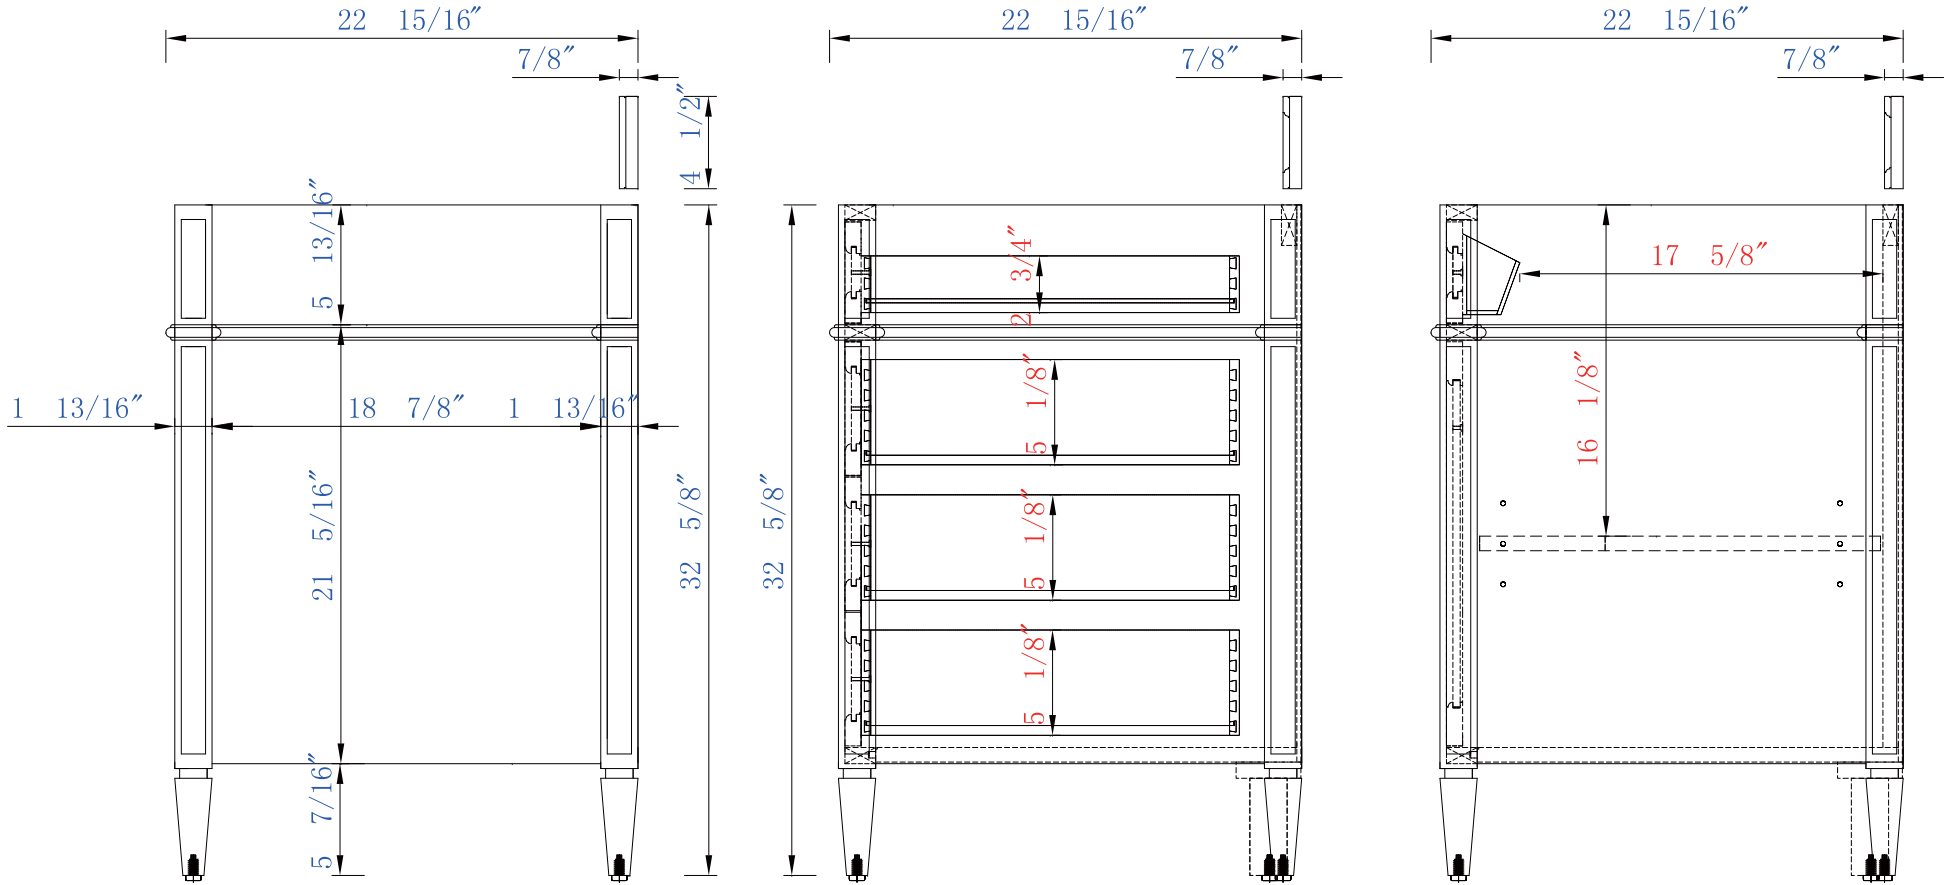

72"

Item Number:

JAMES MARTIN

Brittany 72" Cabinet

- 650-V72-BKO
- 650-V72-BNM
- 650-V72-CWH
- 650-V72-UGR

VANITIES

Diagrams with Dimensions
page 01 of 03

NOTE ONE: Countertops are not shown in these diagrams. (Cabinet Only)

NOTE TWO: Internal Shelves (Shown) are designed to align with sinks in James Martin's Optional Countertops.

Customers' own countertops and sinks may align differently, and modification may be required.

Please consult our website for Countertop Diagrams: www.jamesmartinvanities.com

72"

Item Number:

- 650-V72-BKO
- 650-V72-BNM
- 650-V72-CWH
- 650-V72-UGR

JAMES MARTIN

VANITIES

Brittany 72" Cabinet

Diagrams with Dimensions
page 03 of 03

NOTE ONE: Countertops are not shown in these diagrams. (Cabinet Only)

NOTE TWO: Wooden Backsplash (Shown) is designed for the molding detail to align with sinks in James Martin's Optional Countertops.

Customers' own countertops and sinks may align differently.