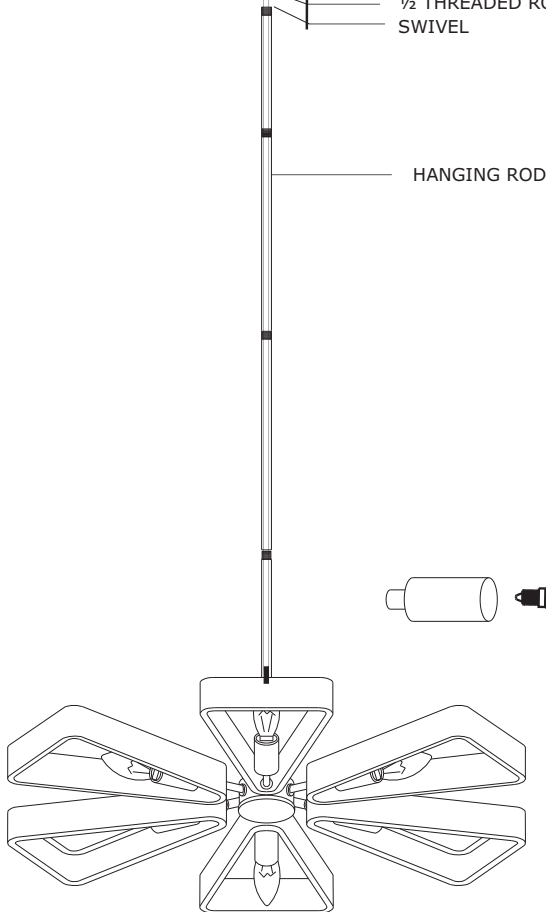

All electrical components must be installed by a licensed electrician in accordance with the National ElectricCode and the appropriate local electrical codes

You will need 6 Candelabra bulbs. 40 Watts recommended 60 Watts max. Bulb not included.

WALL MOUNT: SWIVEL NOT REQUIRED

DEPTH FROM WALL

CEILING MOUNT: SWIVEL NOT REQUIRED