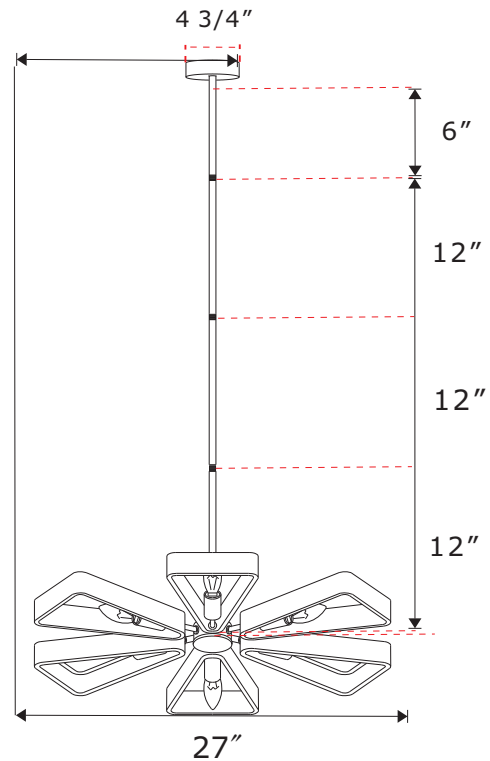

All electrical components must be installed by a licensed electrician in accordance with the National ElectricCode and the appropriate local electrical codes

You will need 6 Candelabra bulbs. 40 Watts recommended 60 Watts max. Bulb not included.

WALL MOUNT: SWIVEL NOT REQUIRED

DEPTH FROM WALL

CEILING MOUNT: SWIVEL NOT REQUIRED