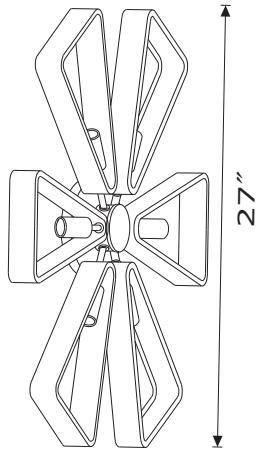

All electrical components must be installed by a licensed electrician in accordance with the National ElectricCode and the appropriate local electrical codes

You will need 6 Candelabra bulbs. 40 Watts recommended 60 Watts max. Bulb not included.

WALL MOUNT: SWIVEL NOT REQUIRED

DEPTH FROM WALL

CEILING MOUNT: SWIVEL NOT REQUIRED