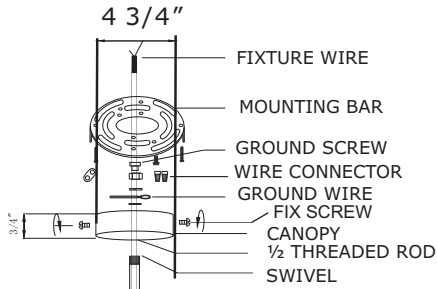

All electrical components must be installed by a licensed electrician in accordance with the National ElectricCode and the appropriate local electrical codes

You will need 6 Candelabra bulbs. 40 Watts recommended 60 Watts max. Bulb not included.

WALL MOUNT: SWIVEL NOT REQUIRED

DEPTH FROM WALL

CEILING MOUNT: SWIVEL NOT REQUIRED