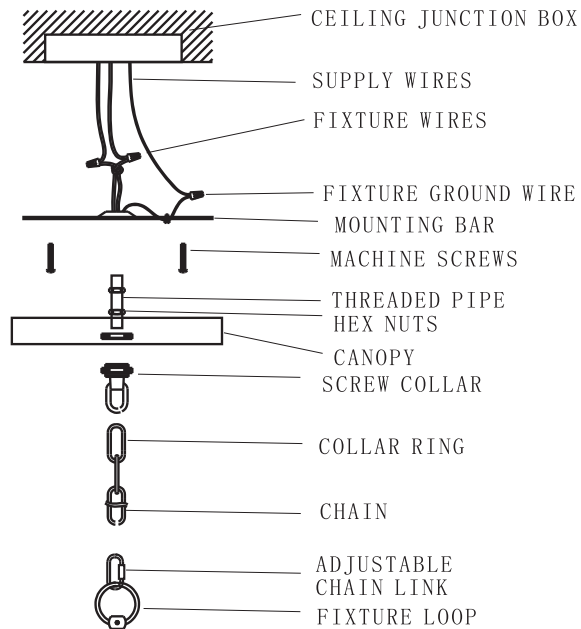

## MODEL#:590-EB ASSEMBLY AND DRESSING INSTRUCTIONS

**All electrical components must be installed by a licensed electrician in accordance with the National Electric Code and the appropriate local electrical codes.**

You will need 12- Cand. Bulb  
 40 Watts Recommended  
 Bulb not included.

DROPS A= (10mm round ball 2pcs+80mm crystal ball) X 1Sets

2015-11