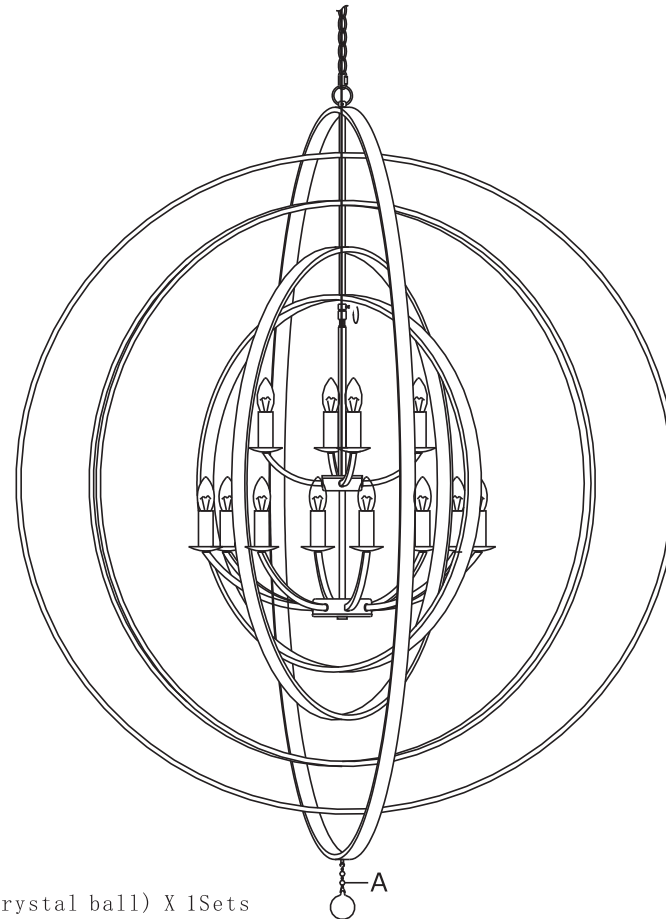

CRYST RAMA

1958

95 Cantiague Rock Road, Westbury NY 11590
ph:516.931.9090 fax:516.931.1254
info@crystorama.com • www.crystorama.com

MODEL#:590-EB ASSEMBLY AND DRESSING INSTRUCTIONS

All electrical components must be installed by a licensed electrician in accordance with the National Electric Code and the appropriate local electrical codes.

You will need 12- Cand. Bulb
40 Watts Recommended
Bulb not included.