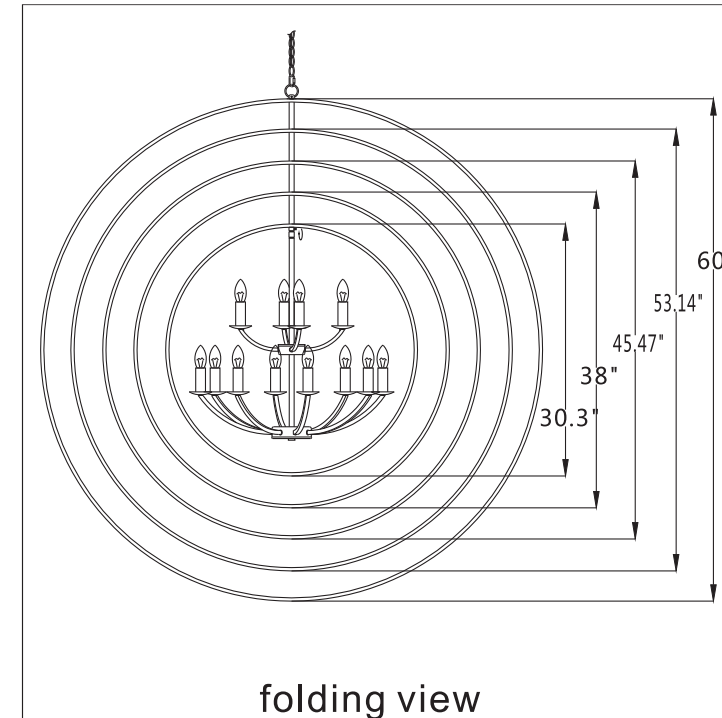

You will need 12- Cand. Bulb  
 40 Watts Recommended  
 Bulb not included.

DROPS A= (10mm round ball 2pcs+80mm crystal ball) X 1Sets

2015-11