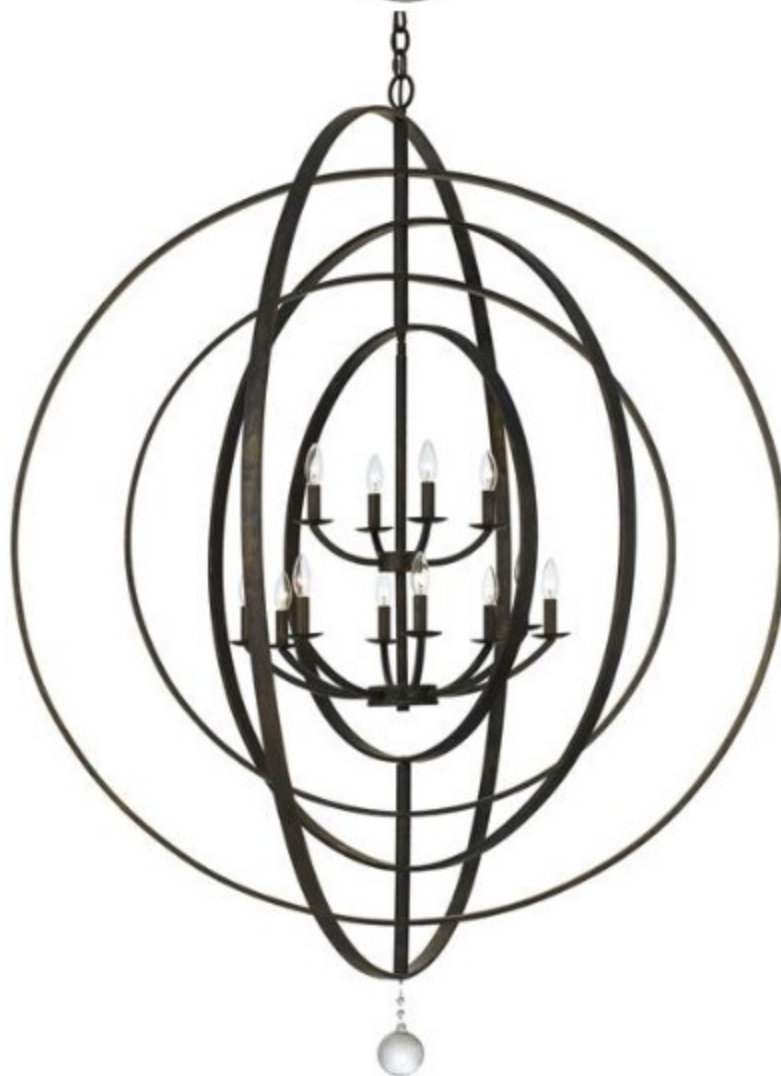

# CRYSTORAMA

## LUNA COLLECTION

590-EB

**Product Name:** Crystorama Luna 12 Light English Bronze Chandelier

**Dimensions:** w60.00 x h70.00(in)

**Total Number Lights:** 12

**External Lights:** 12

**Total Wattage:** 480

**Bulb Type:** Candelabra

**Material:** Wrought Iron

**Finish:** English Bronze

**Canopy Size:** 6"W

**Chain or Rod/Wire Length:** 72/120

**Item Weight:** 40

**Package Weight:** 62

[www.CRYSTORAMA.com](http://www.CRYSTORAMA.com)