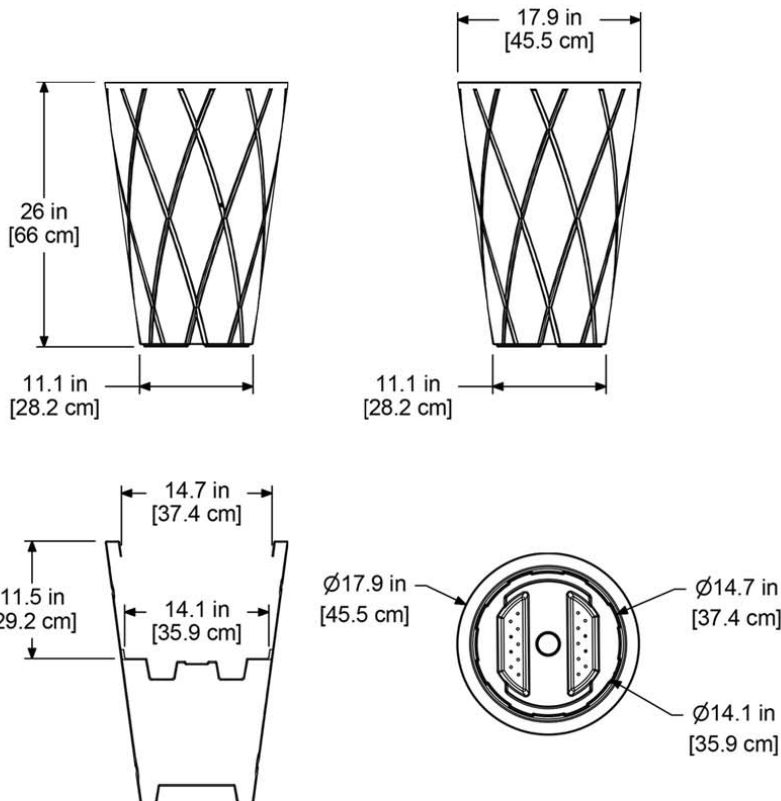

PRODUCT DIMENSIONS

Outside Dimensions: 17.9in DIA x 26in H (45.5cm x 66cm)

Inside Dimensions: 14.7in DIA x 11.5in D (37.4cm x 29.2cm)

Soil Capacity: 8.8 Gallons (33.3 Liters)

Water Reservoir Capacity: 6 Gallons (22.7 Liters)

Wall Thickness: 0.12in (3mm)

Part Weight: 8.5lbs (3.9kg)

Material: Polyethylene

MAYNE[®]
Outdoor Products of Distinction

7024 Kilbourne Rd - Unit A London, ON N6P 1K6

Tel: 866-363-8834 | www.gomayne.com

customerservice@gomayne.com