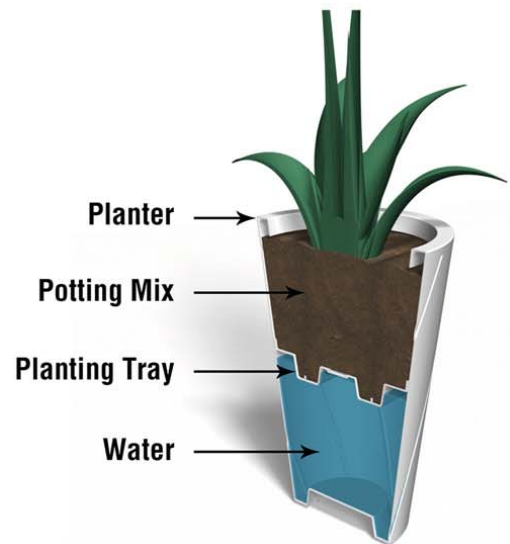

Versailles

Model # 5891

Versailles 26in Tall Round Planter

DESCRIPTION

A modern tapered planter with simple, elegant lines that give any outdoor living space that designer look. Not only a great value, this planter also offers exceptional durability.

- Single wall molded design with removable tray
- Self watering tray insert creates sub-irrigation water system
- Weather resistant, low maintenance material
- 100% high-grade polyethylene planter with UV inhibitors
- Warranty: 15-Yr Residential Use / 5-Yr Commercial Use

PRODUCT DIMENSIONS

Outside Dimensions: 17.9in DIA x 26in H (45.5cm x 66cm)

Inside Dimensions: 14.7in DIA x 11.5in D (37.4cm x 29.2cm)

Soil Capacity: 8.8 Gallons (33.3 Liters)

Water Reservoir Capacity: 6 Gallons (22.7 Liters)

Wall Thickness: 0.12in (3mm)

Part Weight: 8.5lbs (3.9kg)

Material: Polyethylene

MAYNE®
Outdoor Products of Distinction

7024 Kilbourne Rd - Unit A London, ON N6P 1K6

Tel: 866-363-8834 | www.gomayne.com

customerservice@gomayne.com