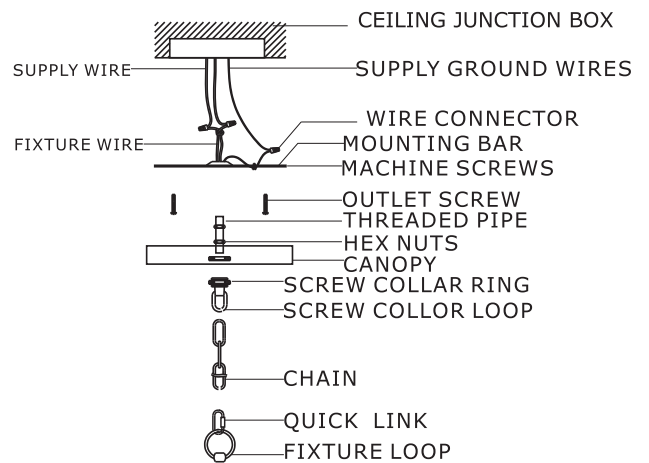

Electrical Danger Turn Power off

All electrical components must be installed by a licensed electrician in accordance with the National ElectricCode and the appropriate local electrical codes

You will need 9 Candelabra bulbs. 40 Watts recommended 60 Watts max. Bulb not included.

FOLDING VIEW

DROPS A = (10MM ROUND BALL 2PCS + 3" CRYSTAL BALL) X 1 SETS

2016/06