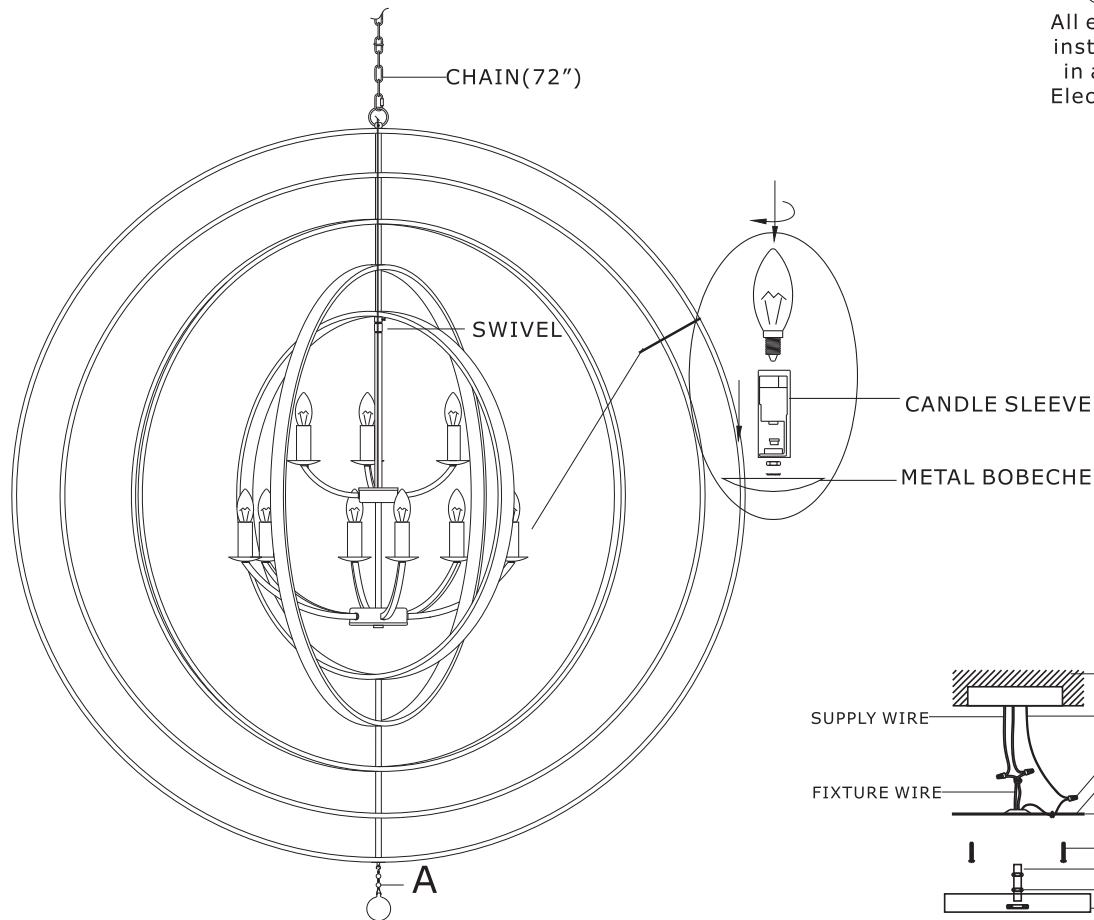

Electrical Danger Turn Power off

All electrical components must be installed by a licensed electrician in accordance with the National ElectricCode and the appropriate local electrical codes

You will need 9 Candelabra bulbs. 40 Watts recommended 60 Watts max. Bulb not included.

FOLDING VIEW

DROPS A = (10MM ROUND BALL 2PCS + 3" CRYSTAL BALL) X 1 SETS

2016/06