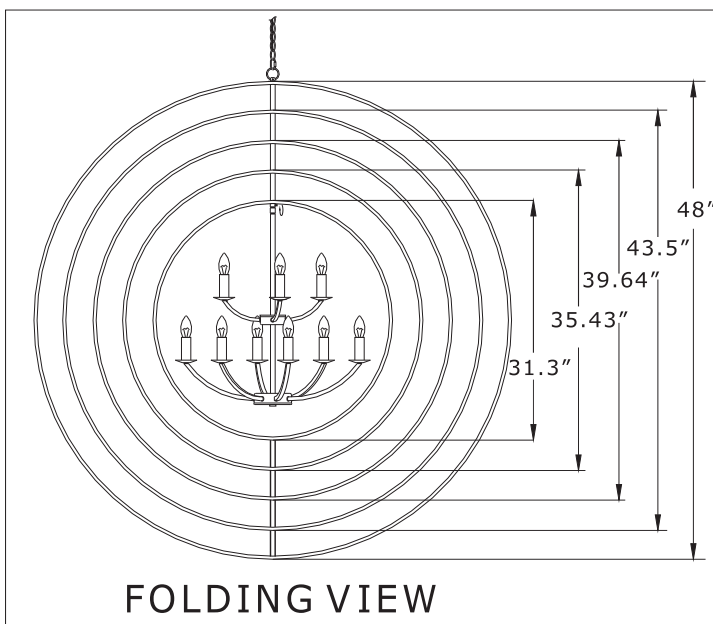

FOLDING VIEW

DROPS A = (10MM ROUND BALL 2PCS + 3" CRYSTAL BALL) X 1 SETS

2016/06