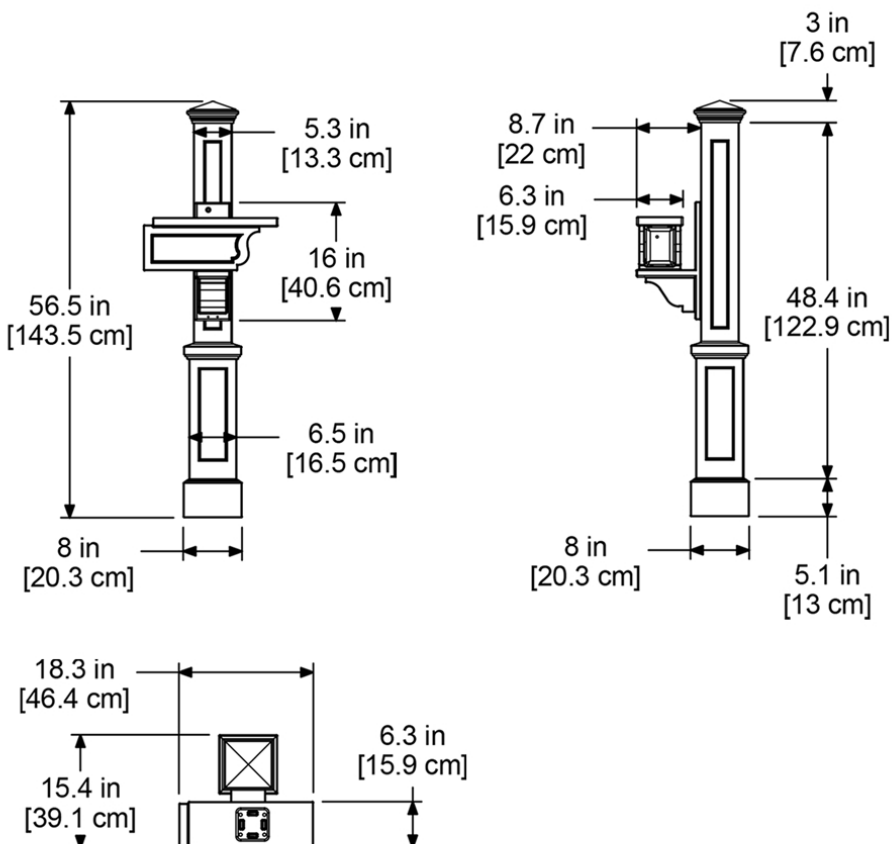

### DESCRIPTION

The Rockport Single mail post is a great fit for mailboxes with front and back doors to avoid walking onto the street to retrieve your mail.

- Weather resistant, low maintenance material
- Installs easily over a standard 4x4 wood post
- Recommended for mailboxes up to 8lbs
- 100% high-grade polyethylene with built in UV inhibitors
- Warranty: 15-Yr Residential Use / 5-Yr Commercial Use

### PRODUCT DIMENSIONS

**Outside Dimensions:** 18.3in L x 22.8in W x 56.5in H (46.4cm x 57.8cm x 143.5cm)

**Paper Holder Inset Dimensions:** 10.5in W x 3.5in H (26.6cm x 8.8cm)

**Paper Holder Inside Dimensions:** 12in L x 5.5in W x 4.5in H (30.5cm x 14cm x 11.4cm)

**Wall Thickness:** 0.125in (3.17mm)

**Part Weight:** 12.5lbs (7.4kg)

**Material:** Polyethylene

**Contents:** Post, Side Mount Paper Holder Arm, and Hardware

*Note: 4x4 wood post, mailbox, and mailbox mounting hardware NOT included*