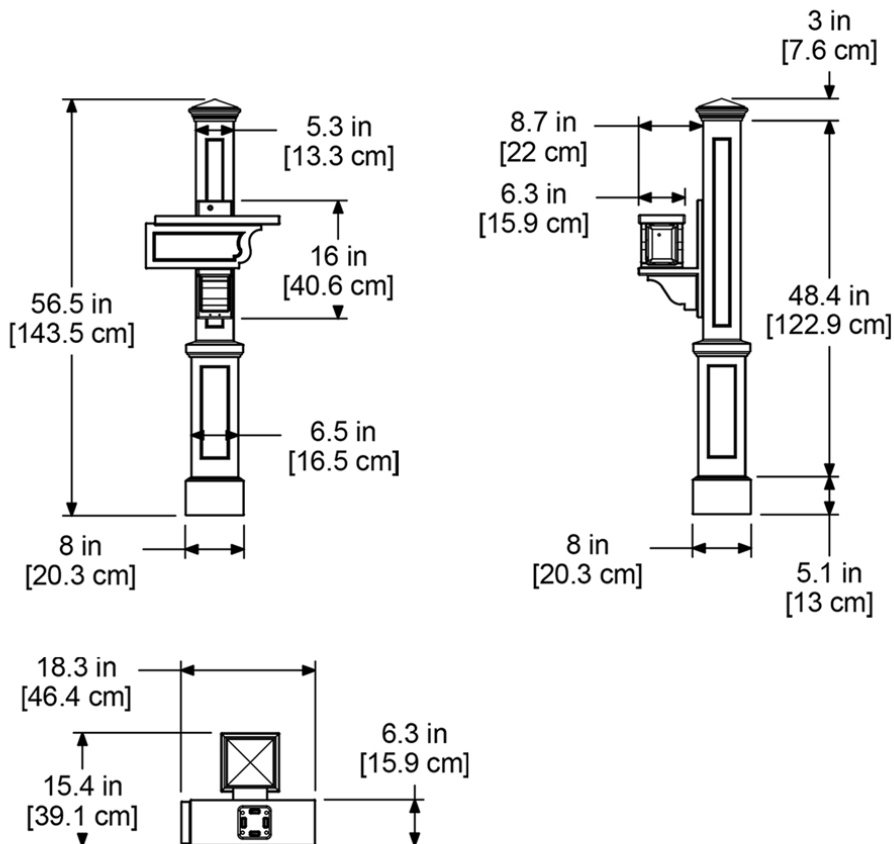

Rockport Single

Model # 5809

Rockport Single Mail Post

DESCRIPTION

The Rockport Single mail post is a great fit for mailboxes with front and back doors to avoid walking onto the street to retrieve your mail.

PRODUCT DIMENSIONS

Outside Dimensions: 18.3in L x 22.8in W x 56.5in H (46.4cm x 57.8cm x 143.5cm)

Paper Holder Inset Dimensions: 10.5in W x 3.5in H (26.6cm x 8.8cm)

Paper Holder Inside Dimensions: 12in L x 5.5in W x 4.5in H (30.5cm x 14cm x 11.4cm)

Wall Thickness: 0.125in (3.17mm)

Part Weight: 12.5lbs (7.4kg)

Material: Polyethylene

Contents: Post, Side Mount Paper Holder Arm, and Hardware

Note: 4x4 wood post, mailbox, and mailbox mounting hardware NOT included