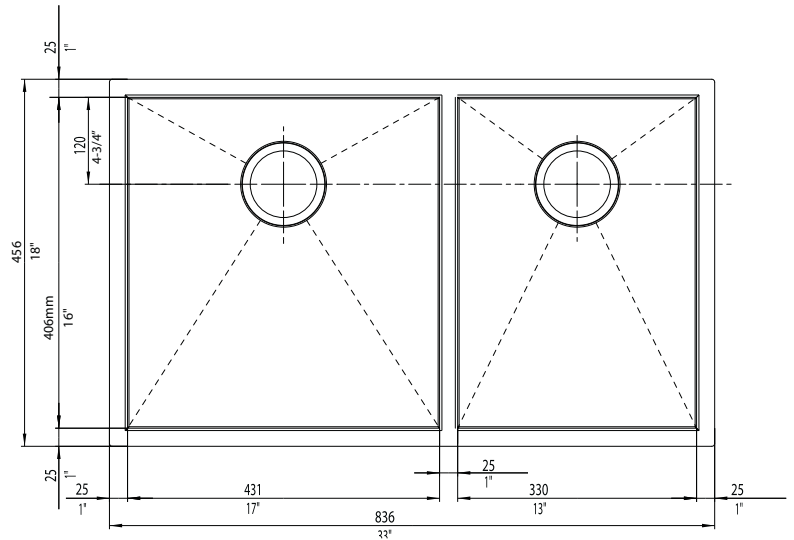

FEATURED MODEL

518169 1-3/4 Bowl, 9" bowl depths

FEATURES

- Required outside cabinet: 36"
- 18 gauge, 304 series stainless steel
- Premium 18/10 chrome/nickel content
- Satin Finish
- Rear drain placement
- New design allows for easy installation in standard 25" countertop
- Sound deadening pads

JOB INFORMATION

Job Name: _____

Contact: _____

Date Specified: _____

Specifier: _____

Contractor: _____

NOMINAL DIMENSIONS

Model 518169 shown

OVERALL	CUT OUT SIZE	BOWL DEPTHS		DRAIN
		LEFT	RIGHT	
33" x 18"	Template provided with approximate 1/8" reveal	9"	9"	3-1/2"

DXF cutout templates available on our website.

BLANCO AMERICA

800.451.5782

www.blancoamerica.com