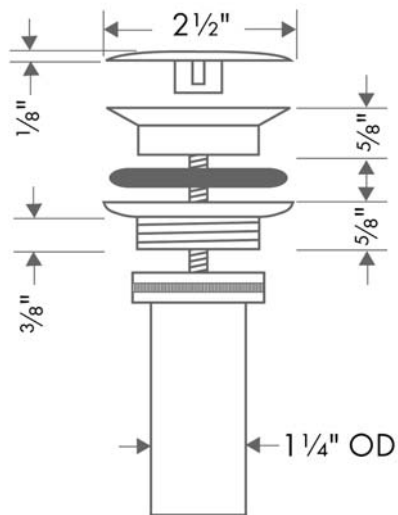

Drain for Sinks

Finishes : **polished nickel** Part no. : **50001831**

Description

Features

- Non-closing
- For sinks without overflow

Item details

Product image

Scale drawing

Drain for Sinks

Finishes : **polished nickel** Part no. : **50001831**

Exploded drawing

Year of production: >01/12

Drain for Sinks

Finishes : **polished nickel** Part no. : **50001831**

Spare parts list

Year of production: >01/12

Pos.	Description	Part no.	Price	PU
1	cover	97141830	-	1
2	screw	98000000	-	1