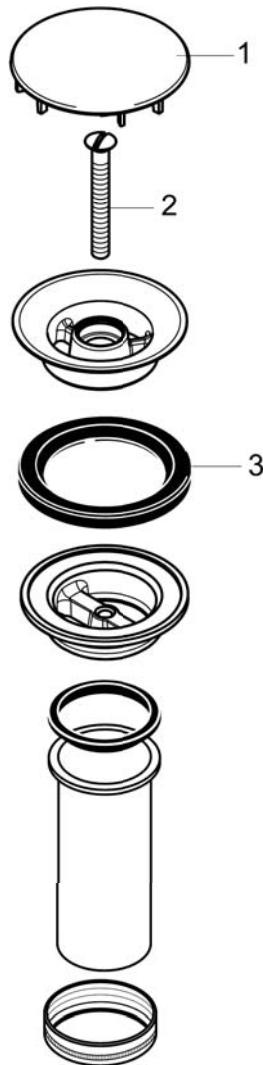

Drain for Sinks

Finishes : **polished nickel** Part no. : **50001831**

Description

Features

- Non-closing
- For sinks without overflow

Item details

Product image

Scale drawing

Drain for Sinks

Finishes : **polished nickel** Part no. : **50001831**

Exploded drawing

Year of production: >01/12

Drain for Sinks

Finishes : **polished nickel** Part no. : **50001831**

Spare parts list

Year of production: >01/12

Pos.	Description	Part no.	Price	PU
1	cover	97141830	-	1
2	screw	98000000	-	1