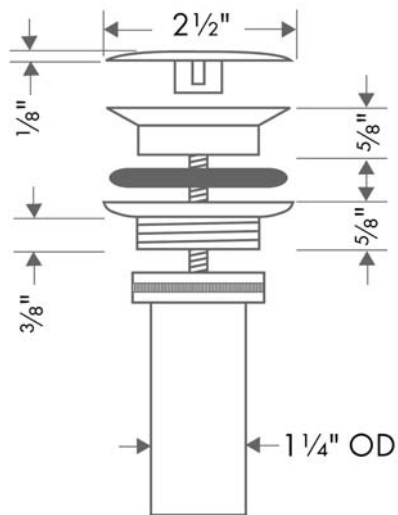

Drain for Sinks

Finishes : **brushed nickel** Part no. : **50001821**

Description

Features

- Non-closing
- For sinks without overflow

Item details

Product image

Scale drawing

Drain for Sinks

Finishes : brushed nickel Part no. : 50001821

Exploded drawing

Year of production: >01/12

Drain for Sinks

Finishes : **brushed nickel** Part no. : **50001821**

Spare parts list

Year of production: >01/12

Pos.	Description	Part no.	Price	PU
1	cover	97141820	-	1
2	screw	98000000	-	1