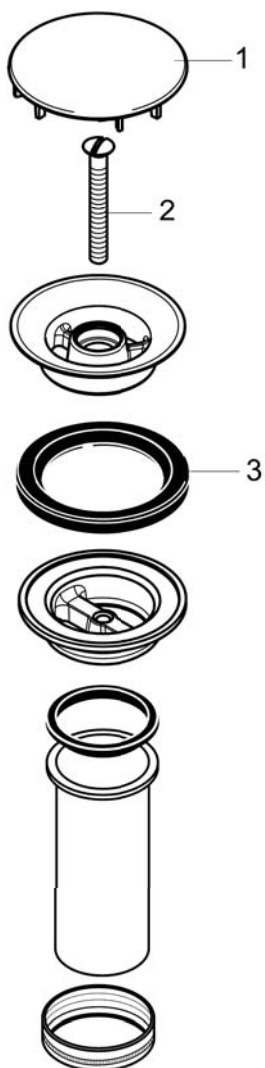

Drain for Sinks

Finishes : **brushed nickel** Part no. : **50001821**

Description

Features

- Non-closing
- For sinks without overflow

Item details

Product image

Scale drawing

Drain for Sinks

Finishes : brushed nickel Part no. : 50001821

Exploded drawing

Year of production: >01/12

Drain for Sinks

Finishes : **brushed nickel** Part no. : **50001821**

Spare parts list

Year of production: >01/12

Pos.	Description	Part no.	Price	PU
1	cover	97141820	-	1
2	screw	98000000	-	1