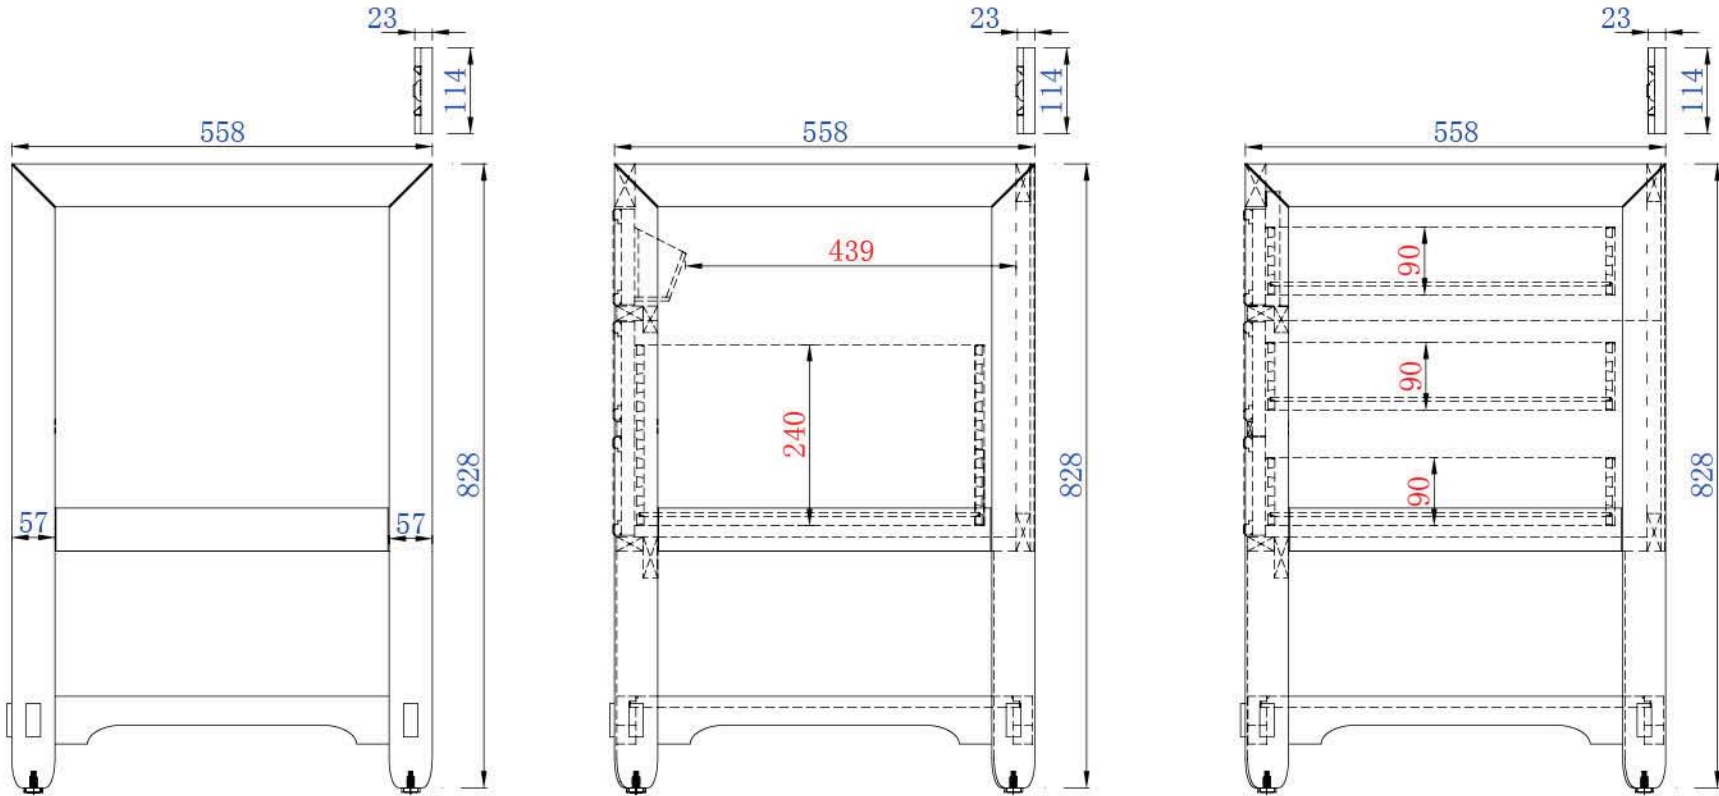

Diagrams with Dimensions
page 01 of 03

NOTE ONE: Countertops are not shown in these diagrams. (Cabinet Only)

NOTE TWO: Wood Backsplash (Shown) is designed for the molding detail to align with sinks in James Martin's Optional Countertops.

Customers' own countertops and sinks may align differently.

Please consult our website for Countertop Diagrams: www.jamesmartinvanities.com

1830mm

Item Number:
500-V72-HON

JAMES MARTIN

VANITIES

Malibu 1830mm Cabinet

Diagrams with Dimensions
page 02 of 03

NOTE ONE: Countertops are not shown in these diagrams. (Cabinet Only)

1830mm

Item Number:
500-V72-HON

JAMES MARTIN

VANITIES

Malibu 1830mm Cabinet

Diagrams with Dimensions
page 03 of 03

NOTE ONE: Countertops are not shown in these diagrams. (Cabinet Only)

NOTE TWO: Wood Backsplash (Shown) is designed for the molding detail to align with sinks in James Martin's Optional Countertops.

Customers' own countertops and sinks may align differently.