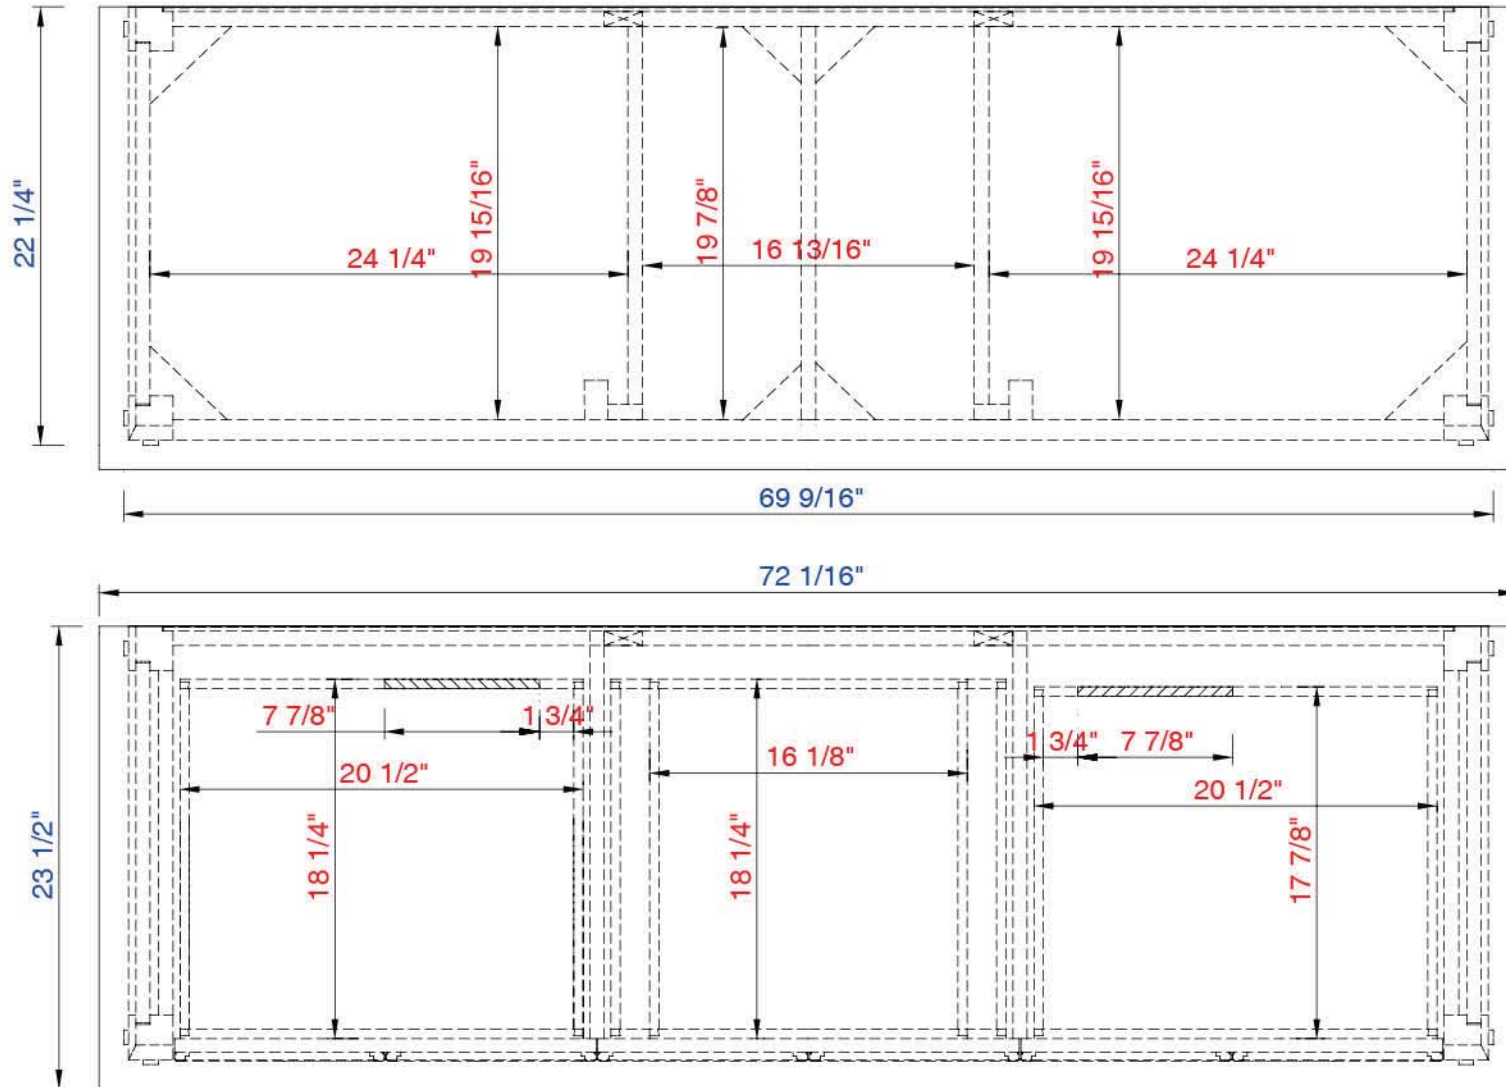

72"

Item Number:
500-V72-HON

JAMES MARTIN

VANITIES

Malibu 72" Cabinet

Diagrams with Dimensions
page 01 of 03

NOTE ONE: Countertops are not shown in these diagrams. (Cabinet Only)

NOTE TWO: Wood Backsplash (Shown) is designed for the molding detail to align with sinks in James Martin's Optional Countertops.

Customers' own countertops and sinks may align differently.

Please consult our website for Countertop Diagrams: www.jamesmartinvanities.com

72"

Item Number:

500-V72-HON

JAMES MARTIN

VANITIES

Malibu 72" Cabinet

Diagrams with Dimensions
page 02 of 03

NOTE ONE: Countertops are not shown in these diagrams. (Cabinet Only)

72"

Item Number:

500-V72-HON

JAMES MARTIN

VANITIES

Malibu 72" Cabinet

Diagrams with Dimensions
page 03 of 03

NOTE ONE: Countertops are not shown in these diagrams. (Cabinet Only)

NOTE TWO: Wood Backsplash (Shown) is designed for the molding detail to align with sinks in James Martin's Optional Countertops.