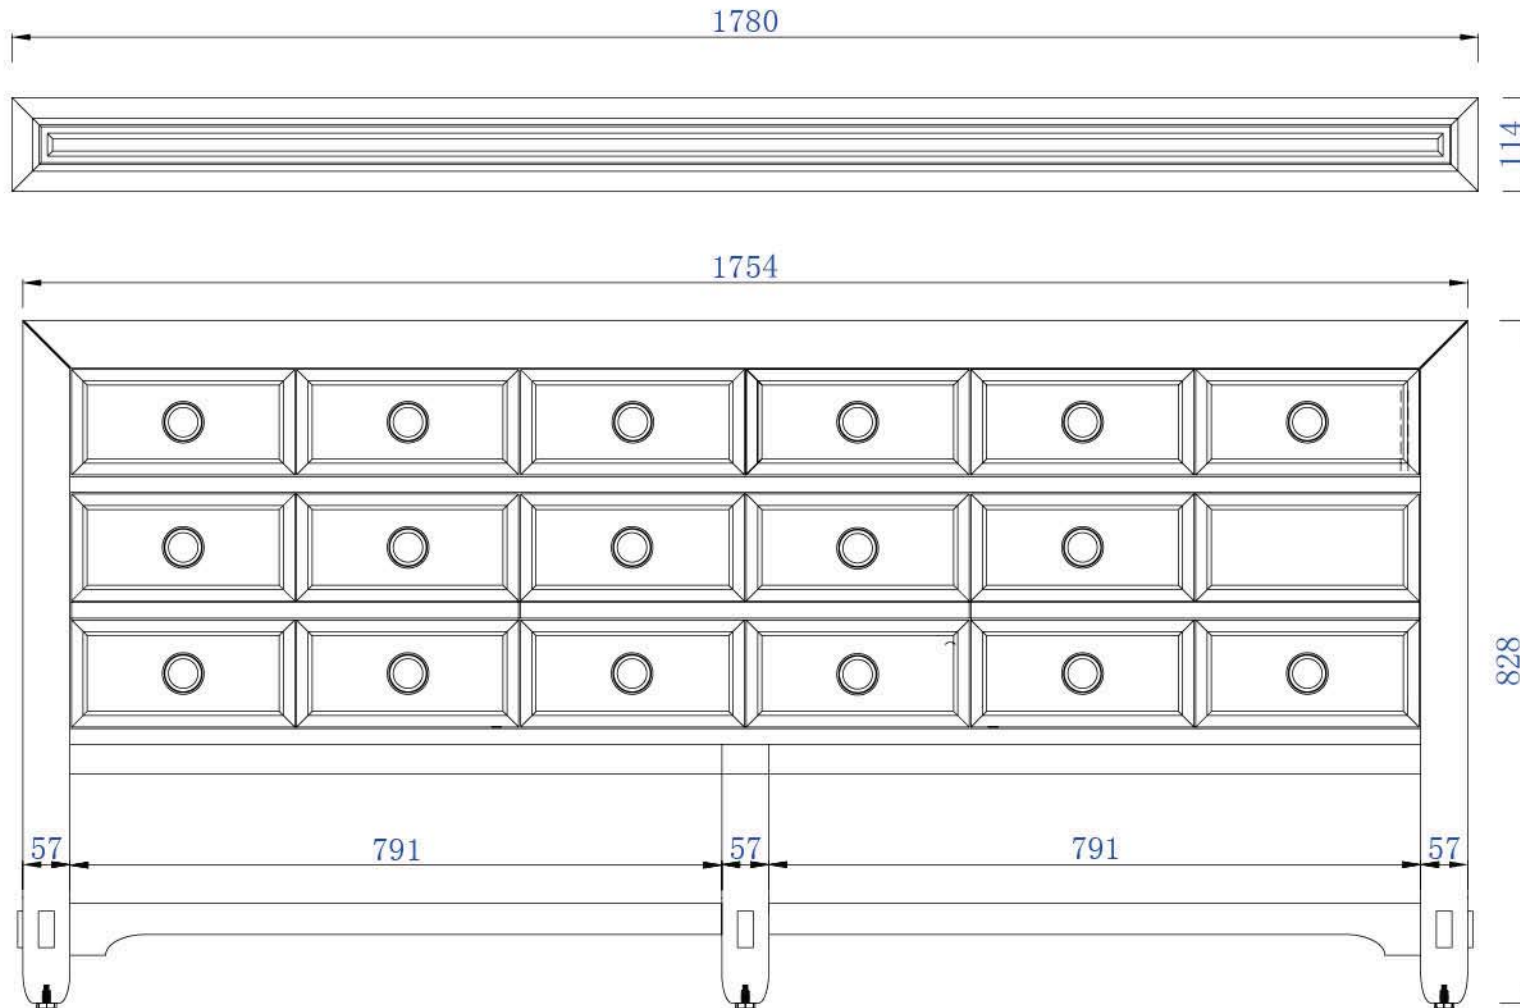

Diagrams with Dimensions
page 03 of 03

NOTE ONE: Countertops are not shown in these diagrams. (Cabinet Only)

NOTE TWO: Wood Backsplash (Shown) is designed for the molding detail to align with sinks in James Martin's Optional Countertops.

Customers' own countertops and sinks may align differently.

Please consult our website for Countertop Diagrams: www.jamesmartinvanities.com

1830mm

Item Number:

500-V72-HON

JAMES MARTIN

VANITIES

Malibu 1830mm Cabinet

Diagrams with Dimensions
page 01 of 03

NOTE ONE: Countertops are not shown in these diagrams. (Cabinet Only)

NOTE TWO: Wood Backsplash (Shown) is designed for the molding detail to align with sinks in James Martin's Optional Countertops.

Diagrams with Dimensions
page 02 of 03

NOTE ONE: Countertops are not shown in these diagrams. (Cabinet Only)

1830mm

Item Number:
500-V72-HON

JAMES MARTIN

VANITIES

Malibu 1830mm Cabinet

Diagrams with Dimensions
page 03 of 03