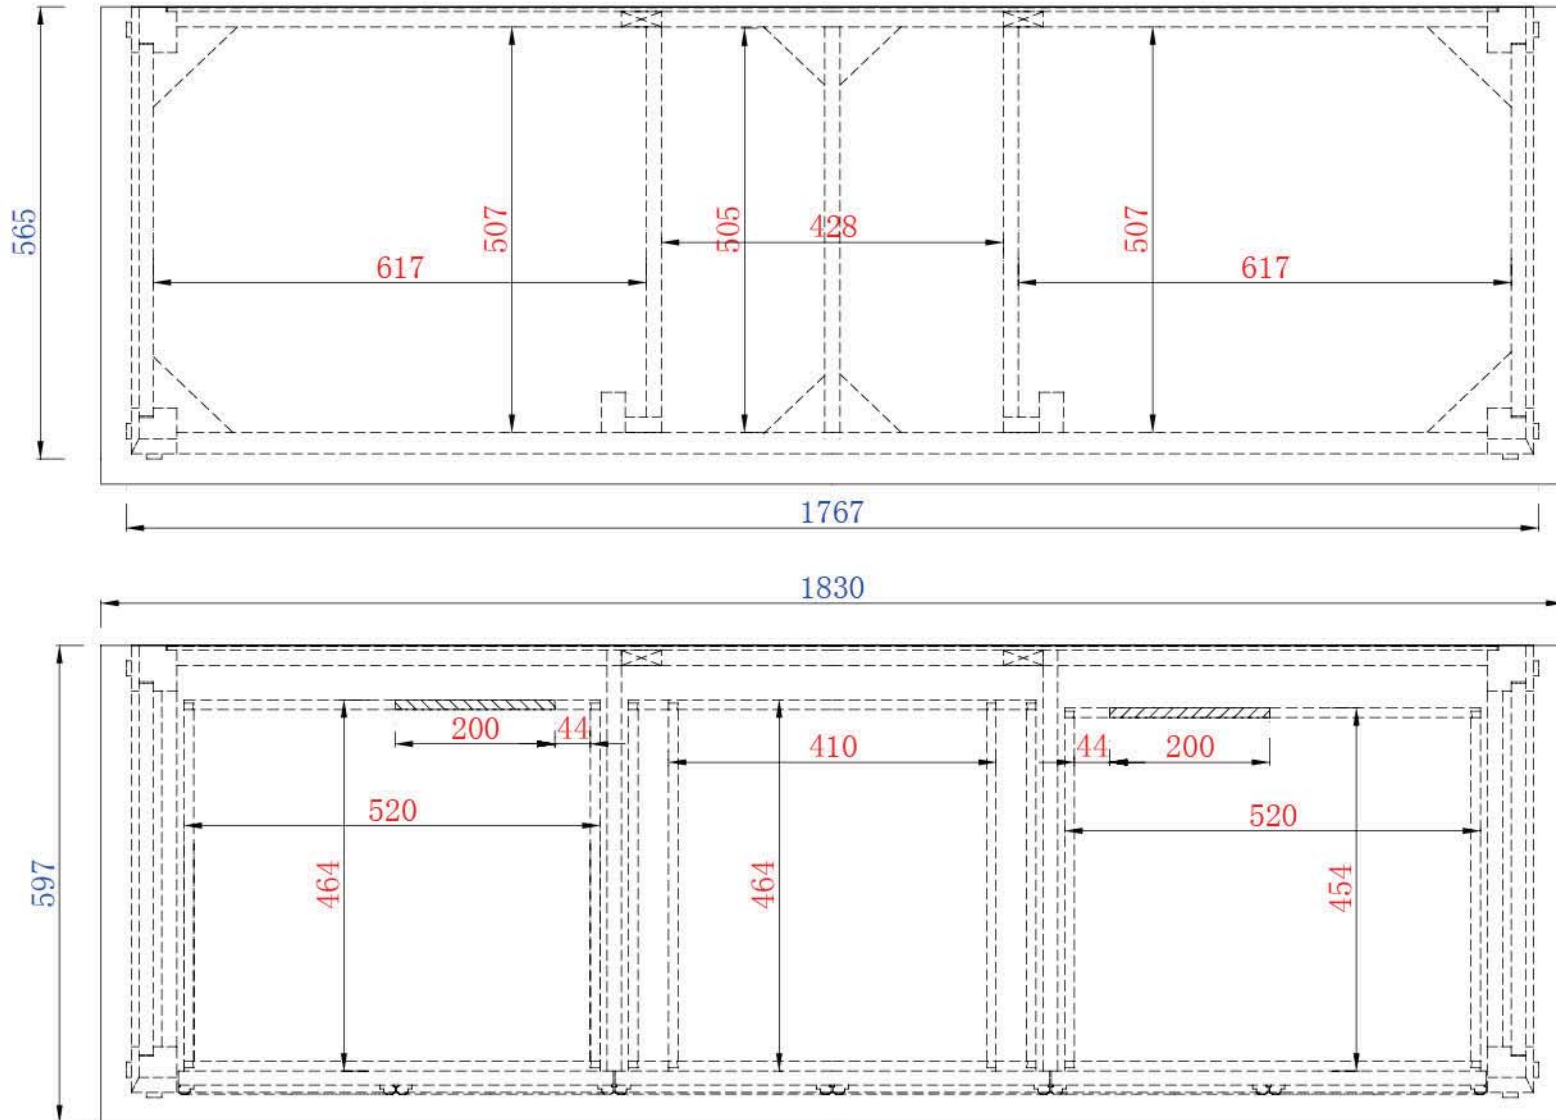

72"

Item Number:
500-V72-HON

JAMES MARTIN

VANITIES

Malibu 72" Cabinet

Diagrams with Dimensions
page 01 of 03

NOTE ONE: Countertops are not shown in these diagrams. (Cabinet Only)

NOTE TWO: Wood Backsplash (Shown) is designed for the molding detail to align with sinks in James Martin's Optional Countertops.

Diagrams with Dimensions
page 01 of 03

NOTE ONE: Countertops are not shown in these diagrams. (Cabinet Only)

NOTE TWO: Wood Backsplash (Shown) is designed for the molding detail to align with sinks in James Martin's Optional Countertops.

Customers' own countertops and sinks may align differently.

Please consult our website for Countertop Diagrams: www.jamesmartinvanities.com

1830mm

Item Number:
500-V72-HON

JAMES MARTIN

VANITIES

Malibu 1830mm Cabinet

Diagrams with Dimensions
page 02 of 03

NOTE ONE: Countertops are not shown in these diagrams. (Cabinet Only)

1830mm

Item Number:
500-V72-HON

JAMES MARTIN

VANITIES

Malibu 1830mm Cabinet

Diagrams with Dimensions
page 03 of 03