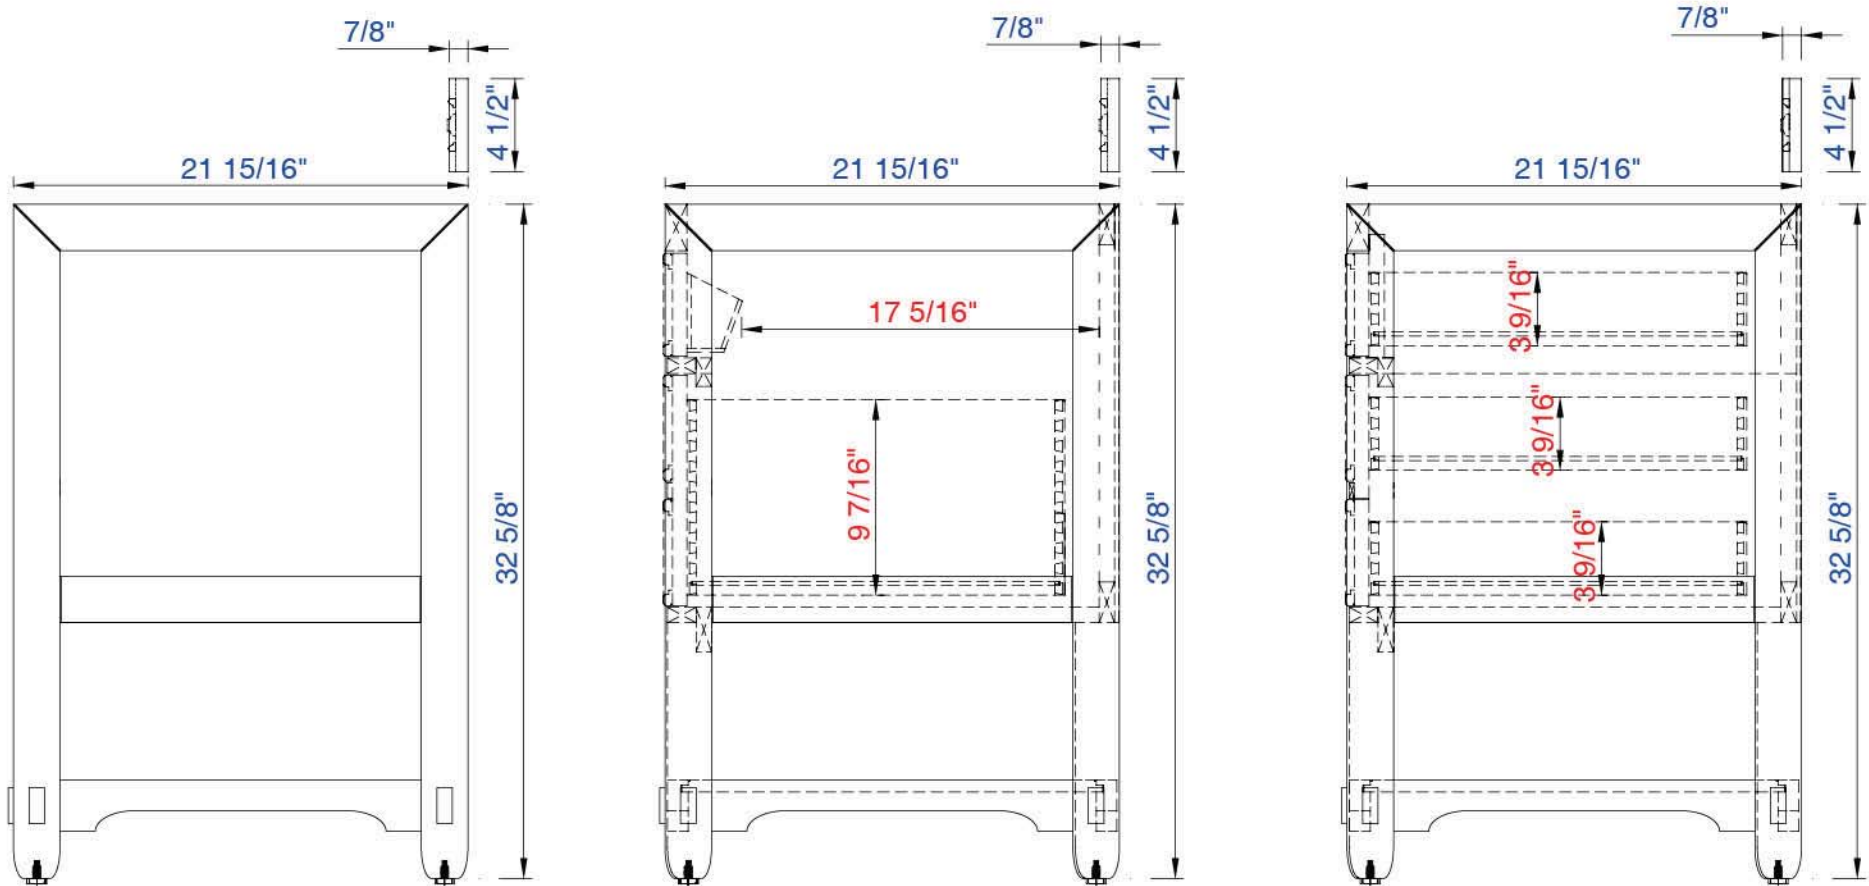

72"

Item Number:
500-V72-HON

JAMES MARTIN

VANITIES

Malibu 72" Cabinet

Diagrams with Dimensions
page 01 of 03

NOTE ONE: Countertops are not shown in these diagrams. (Cabinet Only)

NOTE TWO: Wood Backsplash (Shown) is designed for the molding detail to align with sinks in James Martin's Optional Countertops.

Diagrams with Dimensions
page 02 of 03

NOTE ONE: Countertops are not shown in these diagrams. (Cabinet Only)

72"

Item Number:

500-V72-HON

JAMES MARTIN

VANITIES

Malibu 72" Cabinet

Diagrams with Dimensions
page 03 of 03

NOTE ONE: Countertops are not shown in these diagrams. (Cabinet Only)

NOTE TWO: Wood Backsplash (Shown) is designed for the molding detail to align with sinks in James Martin's Optional Countertops.

Customers' own countertops and sinks may align differently.

Please consult our website for Countertop Diagrams: www.jamesmartinvanities.com

1830mm

Item Number:

500-V72-HON

JAMES MARTIN

VANITIES

Malibu 1830mm Cabinet