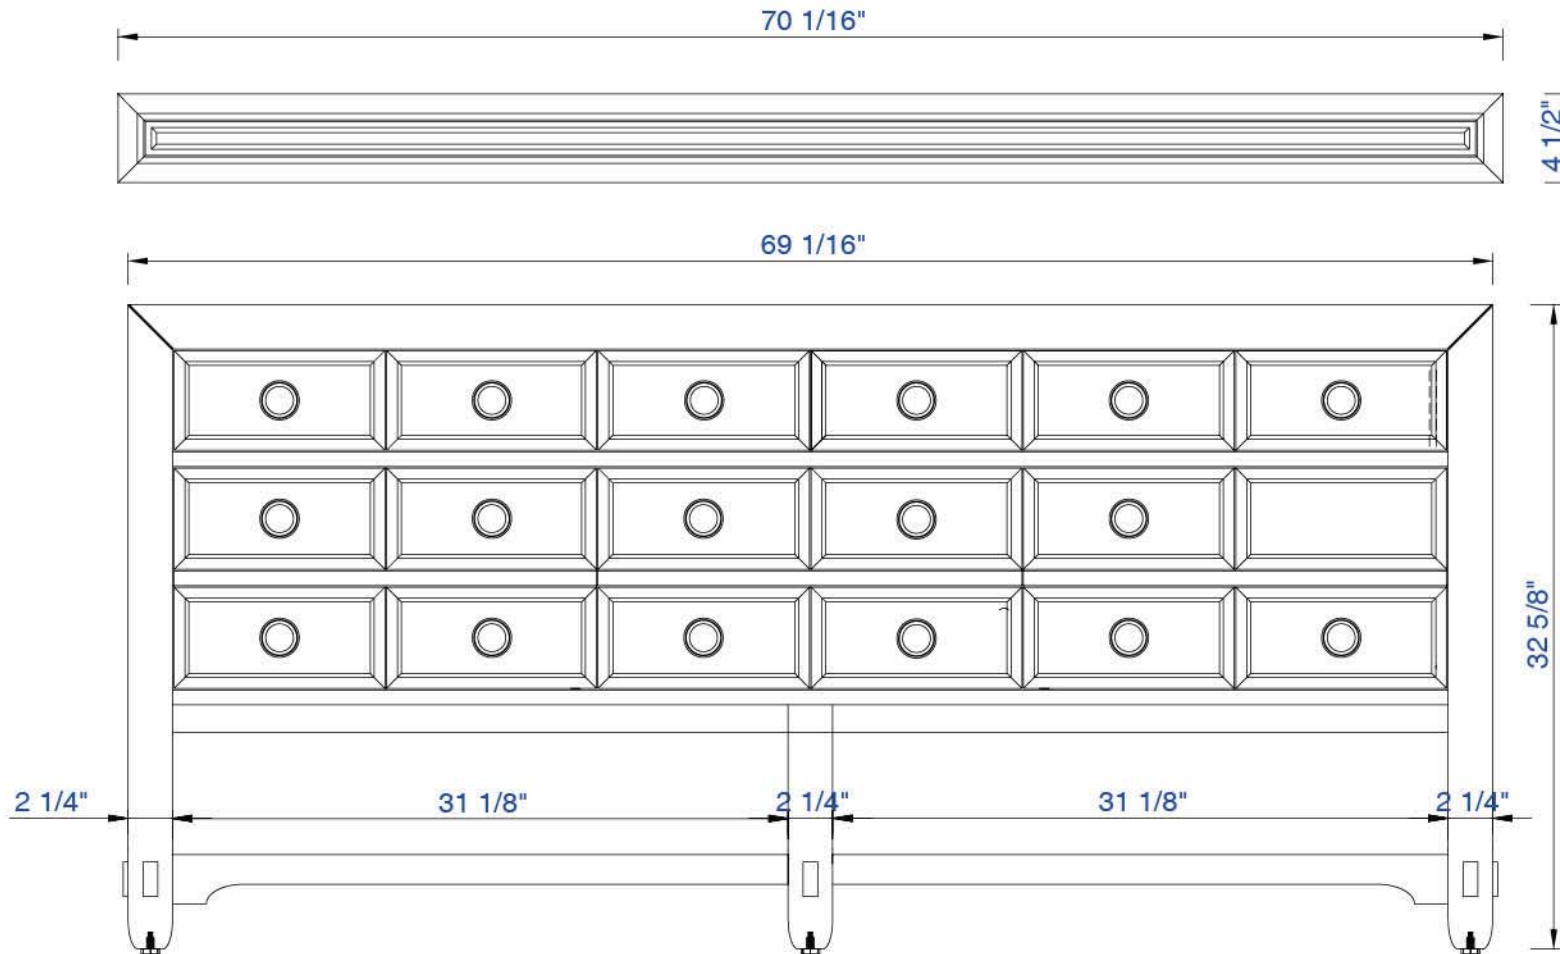

72"

Item Number:
500-V72-HON

JAMES MARTIN

VANITIES

Malibu 72" Cabinet

Diagrams with Dimensions
page 01 of 03

NOTE ONE: Countertops are not shown in these diagrams. (Cabinet Only)

NOTE TWO: Wood Backsplash (Shown) is designed for the molding detail to align with sinks in James Martin's Optional Countertops.

Diagrams with Dimensions
page 02 of 03

NOTE ONE: Countertops are not shown in these diagrams. (Cabinet Only)

72"

Item Number:

500-V72-HON

JAMES MARTIN

VANITIES

Malibu 72" Cabinet