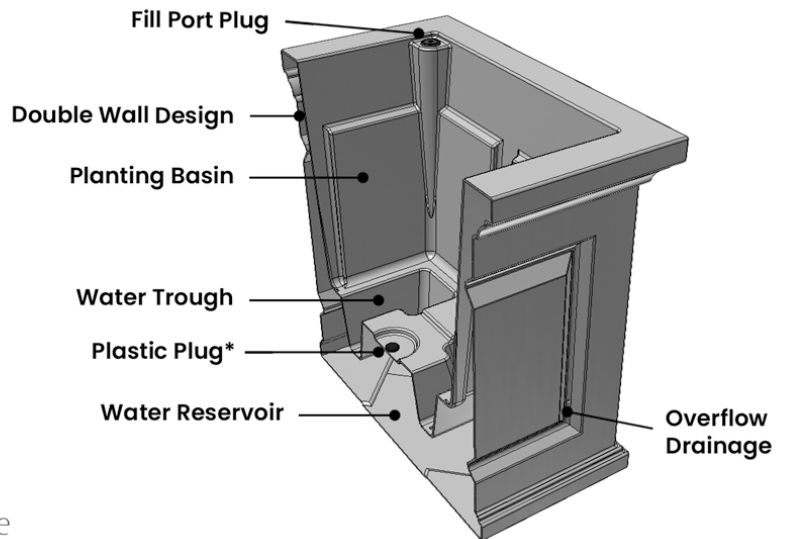

#MIS122

Model #4846

Nantucket

designer planter

Polyresin Planter
Indoor/Outdoor Use
UV Protected
Shock Resistant
All Weather Material

* The plastic plug is placed in the bottom of the planter to seal a vent hole from the manufacturing process. There is no need to remove this plug.