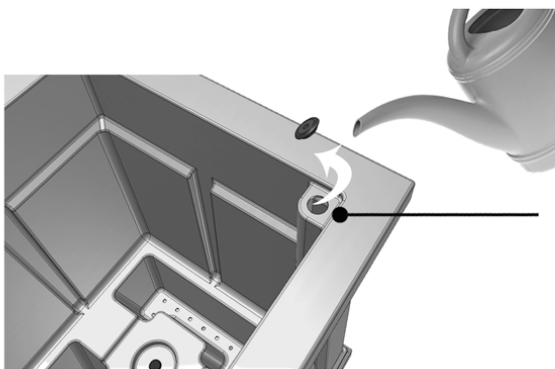

Remove fill port plug for direct access to the water reservoir.