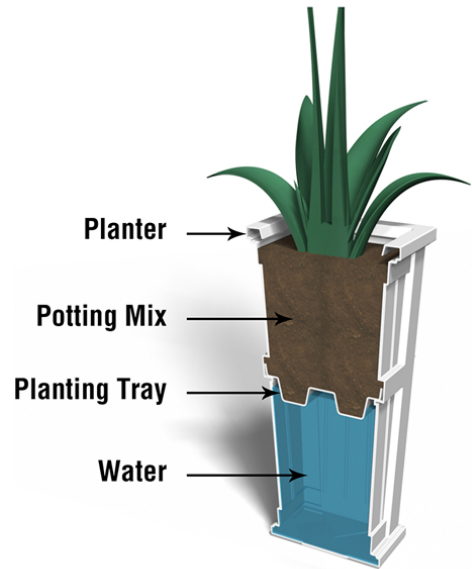

## Cape Cod Tall Planter

### DESCRIPTION

Create a sense of architectural flare that will truly deliver that New England feel with Mayne's Cape Cod Tall Planter.

- Single wall molded design with removable tray
- Self watering tray insert creates sub-irrigation water system
- Weather resistant, low maintenance material
- 100% high-grade polyethylene planter with UV inhibitors
- Warranty: 15-Yr Residential Use / 5-Yr Commercial Use

### PRODUCT DIMENSIONS

**Outside Dimensions:** 15.5in L x 15.5in W x 32in H (39.4cm x 39.4cm x 81.3cm)

**Inside Dimensions:** 15.9in L x 15.9in W x 13in D (40.5cm x 40.5cm x 33cm)

**Soil Capacity:** 10 Gallons (37.8 Liters)

**Water Reservoir Capacity:** 6.5 Gallons (24.6 Liters)

**Wall Thickness:** 0.15in (3.81mm)

**Part Weight:** 11.2lbs (5.1kg)

**Material:** Polyethylene

**MAYNE**<sup>®</sup>  
Outdoor Products of Distinction