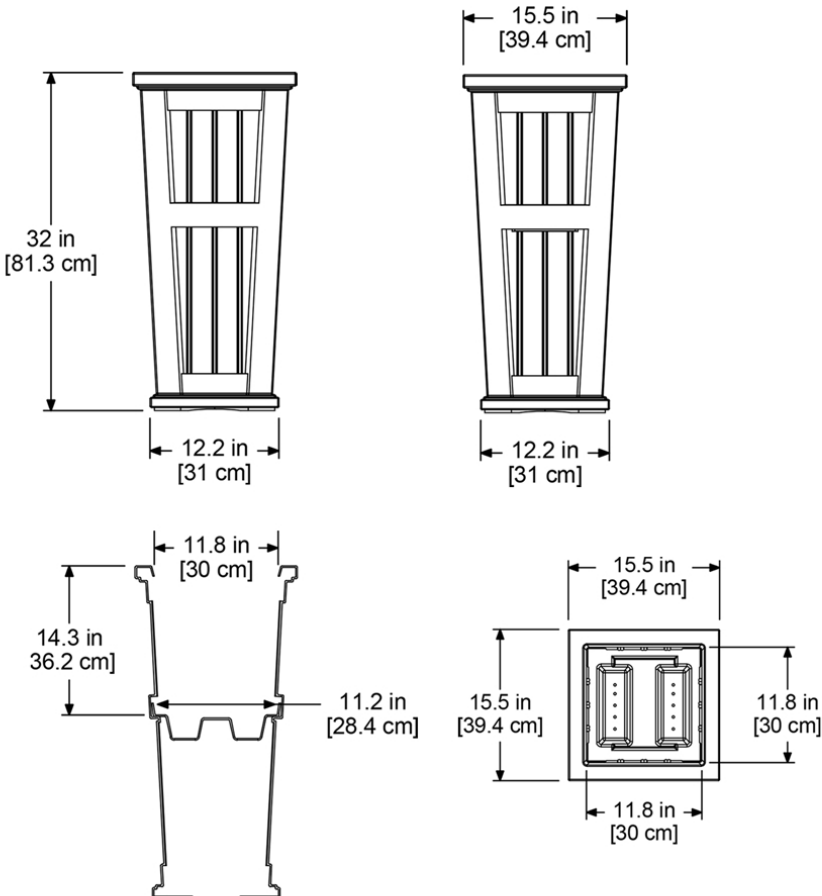

### PRODUCT DIMENSIONS

**Outside Dimensions:** 15.5in L x 15.5in W x 32in H (39.4cm x 39.4cm x 81.3cm)

**Inside Dimensions:** 15.9in L x 15.9in W x 13in D (40.5cm x 40.5cm x 33cm)

**Soil Capacity:** 10 Gallons (37.8 Liters)

**Water Reservoir Capacity:** 6.5 Gallons (24.6 Liters)

**Wall Thickness:** 0.15in (3.81mm)

**Part Weight:** 11.2lbs (5.1kg)

**Material:** Polyethylene

**MAYNE**<sup>®</sup>  
Outdoor Products of Distinction