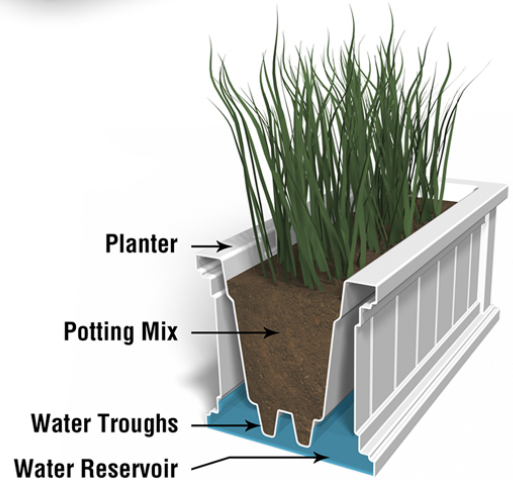

### DESCRIPTION

Add a beautiful finishing touch under your windows or accent the edge of your patio with Mayne's Cape Cod Window Box Planters.

- Made from 100% high-grade polyethylene
- Features a double wall design creating a water reservoir
- Includes 3 wall mount brackets with a black powder coated finish
- Warranty: 15-Yr Residential Use / 5-Yr Commercial Use

### PRODUCT DIMENSIONS

Outside Dimensions: 36in L x 11in W x 10.8in H (91.4cm x 27.9cm x 27.4cm)

Inside Dimensions: 32.4in L x 7.4in W x 8in D (82.4cm x 18.9cm x 20.3cm)

Soil Capacity: 7 Gallons (26.5 Liters)

Water Reservoir Capacity: 3 Gallons (11.35 Liters)

Wall Thickness: 0.125in (3.17mm)

Part Weight: 13.5lbs (6.1kg)

Material: Polyethylene

**MAYNE**<sup>®</sup>  
Outdoor Products of Distinction

7024 Kilbourne Rd - Unit A London, ON N6P 1K6