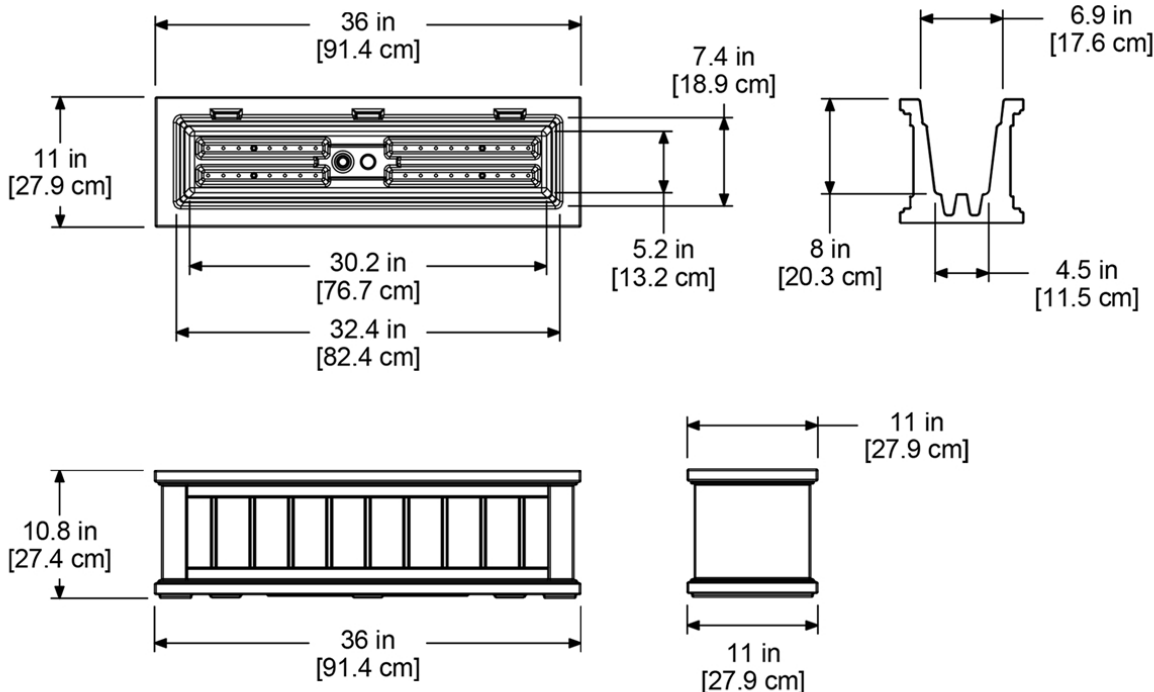

### PRODUCT DIMENSIONS

Outside Dimensions: 36in L x 11in W x 10.8in H (91.4cm x 27.9cm x 27.4cm)

Inside Dimensions: 32.4in L x 7.4in W x 8in D (82.4cm x 18.9cm x 20.3cm)

Soil Capacity: 7 Gallons (26.5 Liters)

Water Reservoir Capacity: 3 Gallons (11.35 Liters)

Wall Thickness: 0.125in (3.17mm)

Part Weight: 13.5lbs (6.1kg)

Material: Polyethylene

**MAYNE**<sup>®</sup>  
Outdoor Products of Distinction

7024 Kilbourne Rd - Unit A London, ON N6P 1K6