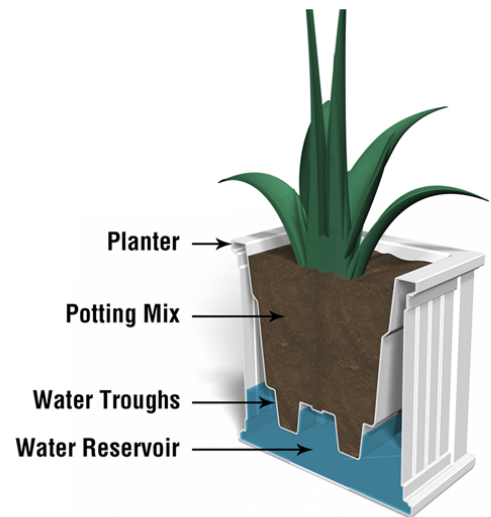

Cape Cod

Model # 4838

Cape Cod 20in Square Planter

DESCRIPTION

The Cape Cod Square Patio Planter features a bead board panel design with rich architectural details, truly transforming your patio space into your own personal retreat.

PRODUCT DIMENSIONS

Outside Dimensions: 20in L x 20in W x 20in H (50.8cm x 50.8cm x 50.8cm)

Inside Dimensions: 15.9in L x 15.9in W x 13in D (40.5cm x 40.5cm x 33cm)

Soil Capacity: 10.7 Gallons (40.5 Liters)

Water Reservoir Capacity: 8.75 Gallons (33 Liters)

Wall Thickness: 0.125in (3.17mm)

Part Weight: 14lbs (6.4kg)

Material: Polyethylene

MAYNE[®]
Outdoor Products of Distinction

7024 Kilbourne Rd - Unit A London, ON N6P 1K6