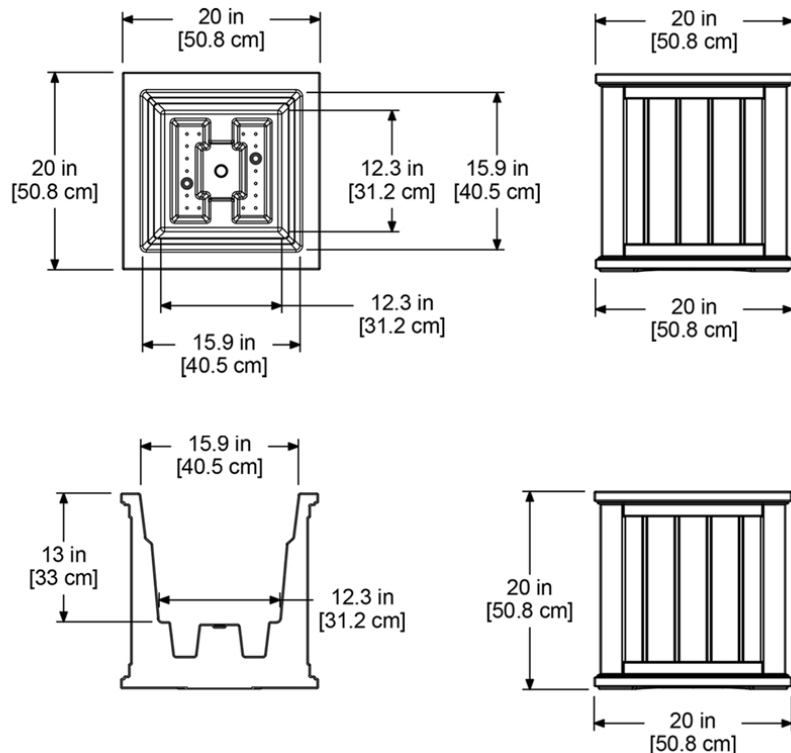

PRODUCT DIMENSIONS

Outside Dimensions: 20in L x 20in W x 20in H (50.8cm x 50.8cm x 50.8cm)

Inside Dimensions: 15.9in L x 15.9in W x 13in D (40.5cm x 40.5cm x 33cm)

Soil Capacity: 10.7 Gallons (40.5 Liters)

Water Reservoir Capacity: 8.75 Gallons (33 Liters)

Wall Thickness: 0.125in (3.17mm)

Part Weight: 14lbs (6.4kg)

Material: Polyethylene

MAYNE[®]
Outdoor Products of Distinction

7024 Kilbourne Rd - Unit A London, ON N6P 1K6