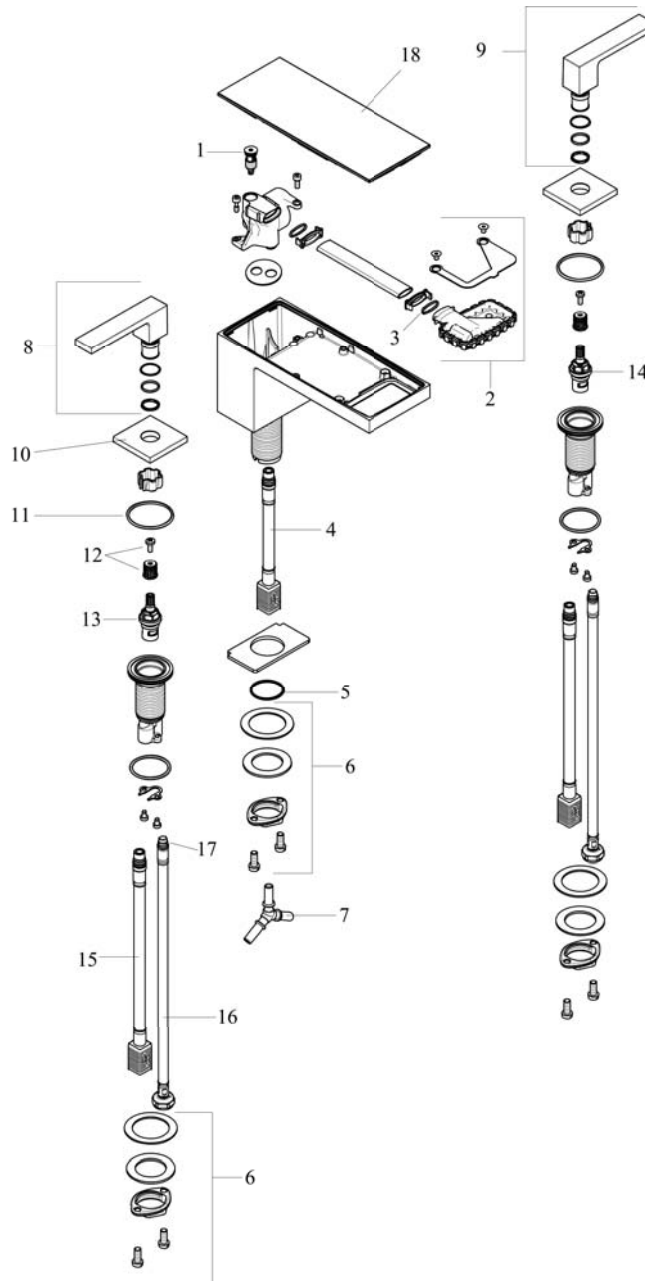

**AXOR MyEdition
Widespread Faucet 70, 1.2 GPM**

Finishes : **chrome / black glass** Part no. : **47050601**

Description

Features

- PowderRain spray
- Flow: 1.2 GPM (4.5 L/Min)
- 90° ceramic valves

Item details

Technology

Compliance

Product image

Scale drawing

AXOR MyEdition
Widespread Faucet 70, 1.2 GPM

Finishes : **chrome / black glass** Part no. : **47050601**

Exploded drawing

Year of production: >02/19

**AXOR MyEdition
Widespread Faucet 70, 1.2 GPM**

Finishes : **chrome / black glass** Part no. : **47050601**

Spare parts list

Year of production: >02/19

Pos.	Description	Part no.	Price	PU
1	spray former	93385000	-	1
2	O-ring 13x1,5	98475000	-	1
3	O-ring 8x1,75	97827000	-	1
4	connection hose 200 mm M10x1	92913000	-	1
5	O-ring 26x4	92191000	-	1
6	fixing set (Ø 28)	92909000	-	1
7	hose connection angel	92905000	-	1
8	handle for hot water	93379000	-	1
9	handle for cold water	93380000	-	1
10	escutcheon for handle	93381000	-	1
11	O-ring 33x2,5	92907000	-	1
12	handle fixing set	98932000	-	1
13	shut off unit right closing	98817001	-	1
14	shut off unit left closing	95366001	-	1
15	connection hose 400 mm M10x1	92914000	-	1
16	connection hose 18½" M8x0,75 3/8"	96321001	-	1
17	O-ring 7x1,5	98422000	-	1
18	cover	47900600	-	1