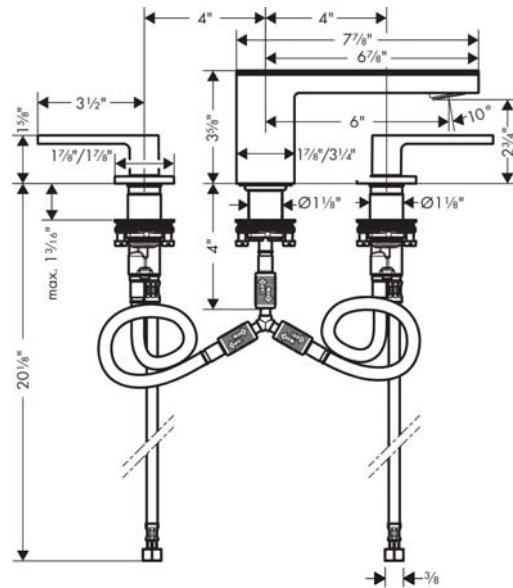

**AXOR MyEdition
Widespread Faucet 70, 1.2 GPM**

Finishes : **chrome / black glass** Part no. : **47050601**

Description

Features

- PowderRain spray
- Flow: 1.2 GPM (4.5 L/Min)
- 90° ceramic valves

Item details

Technology

Compliance

Product image

Scale drawing

AXOR MyEdition
Widespread Faucet 70, 1.2 GPM

Finishes : **chrome / black glass** Part no. : **47050601**

Exploded drawing

Year of production: >02/19

**AXOR MyEdition
Widespread Faucet 70, 1.2 GPM**

Finishes : **chrome / black glass** Part no. : **47050601**

Spare parts list

Year of production: >02/19

Pos.	Description	Part no.	Price	PU
1	spray former	93385000	-	1
2	O-ring 13x1,5	98475000	-	1
3	O-ring 8x1,75	97827000	-	1
4	connection hose 200 mm M10x1	92913000	-	1
5	O-ring 26x4	92191000	-	1
6	fixing set (Ø 28)	92909000	-	1
7	hose connection angel	92905000	-	1
8	handle for hot water	93379000	-	1
9	handle for cold water	93380000	-	1
10	escutcheon for handle	93381000	-	1
11	O-ring 33x2,5	92907000	-	1
12	handle fixing set	98932000	-	1
13	shut off unit right closing	98817001	-	1
14	shut off unit left closing	95366001	-	1
15	connection hose 400 mm M10x1	92914000	-	1
16	connection hose 18½" M8x0,75 3/8"	96321001	-	1
17	O-ring 7x1,5	98422000	-	1
18	cover	47900600	-	1