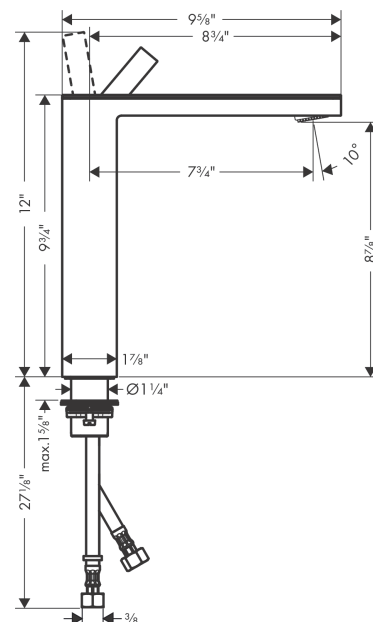

AXOR MyEdition
Single-Hole Faucet 230 without Plate, 1.2 GPM
 Finishes : Part no. : **47022001**

Features

- Spray modes: PowderRain spray
- Flow: 1.2 GPM (4.5 L/Min)
- Ceramic cartridge
- Does not include: Plate, Pop-up assembly
- Top-side at the spout (generally suitable for wash bowls)

Item details

Technology

Compliance

Product image

Scale drawing

AXOR MyEdition
Single-Hole Faucet 230 without Plate, 1.2 GPM
Finishes : Part no. : 47022001

Exploded drawing

Year of production: >02/19

AXOR MyEdition
Single-Hole Faucet 230 without Plate, 1.2 GPM
 Finishes : Part no. : **47022001**

Spare parts list

Year of production: >02/19

Pos.		Part no.	Price	PU
1	spray former	93385000	-	1
2	O-ring 13x1,5	98475000	-	1
3	O-ring 8x1,75	97827000	-	1
4	handle	93386000	-	1
5	O-ring 33x1,5	98164000	-	1
6	nut	92926000	-	1
7	O-ring 29x2	98391000	-	1
8	O-ring 30x1,5	98433000	-	1
9	O-ring 25x1,5	98146000	-	1
10	cartridge, assy	92900000	-	1
11	seal	93383000	-	1
12	fixing set (Ø 32)	13961000	-	1
13	lever collar	97548000	-	1
14	fixation extension 35 mm	13898000	-	1
15	connection hose 35½" M8x0,75 3/8"	96316001	-	1
16	O-ring 7x1,5	98422000	-	1
a	cover	47907000	-	1
b	cover	47910000	-	1
c	cover	47914000	-	1
d	cover	47917000	-	1
e	cover	47904000	-	1
f	cover	47901000	-	1