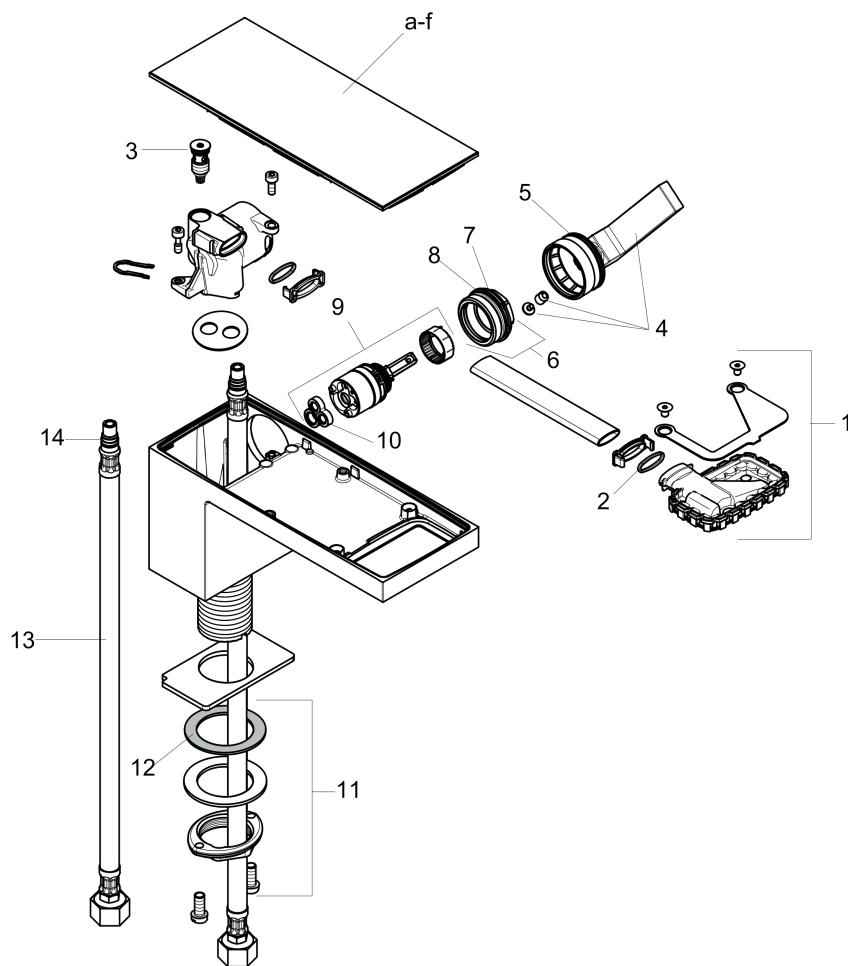

AXOR MyEdition
Single-Hole Faucet 230 without Plate, 1.2 GPM
 Finishes : Part no. : **47022001**

Features

- Spray modes: PowderRain spray
- Flow: 1.2 GPM (4.5 L/Min)
- Ceramic cartridge
- Does not include: Plate, Pop-up assembly
- Top-side at the spout (generally suitable for wash bowls)

Item details

Technology

Compliance

Product image

Scale drawing

AXOR MyEdition
Single-Hole Faucet 230 without Plate, 1.2 GPM
Finishes : Part no. : 47022001

Exploded drawing

Year of production: >02/19

AXOR MyEdition
Single-Hole Faucet 230 without Plate, 1.2 GPM
 Finishes : Part no. : **47022001**

Spare parts list

Year of production: >02/19

Pos.		Part no.	Price	PU
1	spray former	93385000	-	1
2	O-ring 13x1,5	98475000	-	1
3	O-ring 8x1,75	97827000	-	1
4	handle	93386000	-	1
5	O-ring 33x1,5	98164000	-	1
6	nut	92926000	-	1
7	O-ring 29x2	98391000	-	1
8	O-ring 30x1,5	98433000	-	1
9	O-ring 25x1,5	98146000	-	1
10	cartridge, assy	92900000	-	1
11	seal	93383000	-	1
12	fixing set (Ø 32)	13961000	-	1
13	lever collar	97548000	-	1
14	fixation extension 35 mm	13898000	-	1
15	connection hose 35½" M8x0,75 3/8"	96316001	-	1
16	O-ring 7x1,5	98422000	-	1
a	cover	47907000	-	1
b	cover	47910000	-	1
c	cover	47914000	-	1
d	cover	47917000	-	1
e	cover	47904000	-	1
f	cover	47901000	-	1