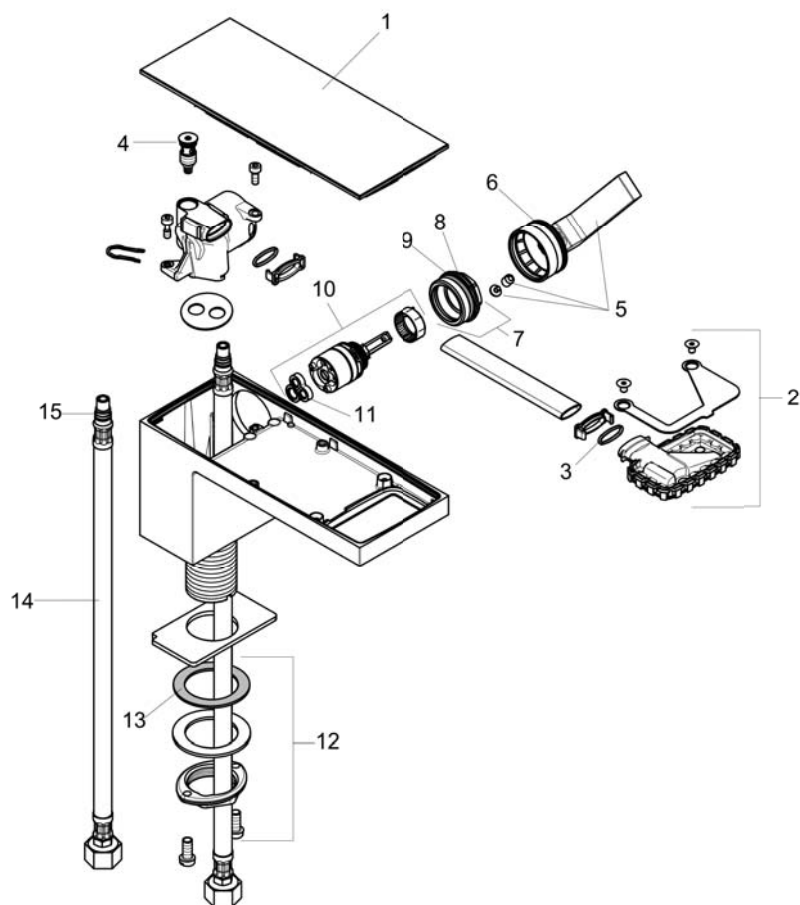

**AXOR MyEdition
Single-Hole Faucet 230, 1.2 GPM**

Finishes : **chrome / black glass** Part no. : **47020601**

Description

Features

- PowderRain spray
- Flow: 1.2 GPM (4.5 L/Min)
- Ceramic cartridge

Item details

Technology

Compliance

Product image

Scale drawing

AXOR MyEdition
Single-Hole Faucet 230, 1.2 GPM

Finishes : **chrome / black glass** Part no. : **47020601**

Exploded drawing

Year of production: >02/19

**AXOR MyEdition
Single-Hole Faucet 230, 1.2 GPM**

Finishes : **chrome / black glass** Part no. : **47020601**

Spare parts list

Year of production: >02/19

Pos.	Description	Part no.	Price	PU
1	cover	47901600	-	1
2	spray former	93385000	-	1
3	O-ring 13x1,5	98475000	-	1
4	O-ring 8x1,75	97827000	-	1
5	handle	93386000	-	1
6	O-ring 33x1,5	98164000	-	1
7	nut	92926000	-	1
8	O-ring 30x1,5	98433000	-	1
9	O-ring 25x1,5	98146000	-	1
10	cartridge, assy	92900000	-	1
11	seal	93383000	-	1
12	fixing set (Ø 32)	13961000	-	1
13	lever collar	97548000	-	1
14	connection hose 35½" M8x0,75 3/8"	96316001	-	1
15	O-ring 7x1,5	98422000	-	1