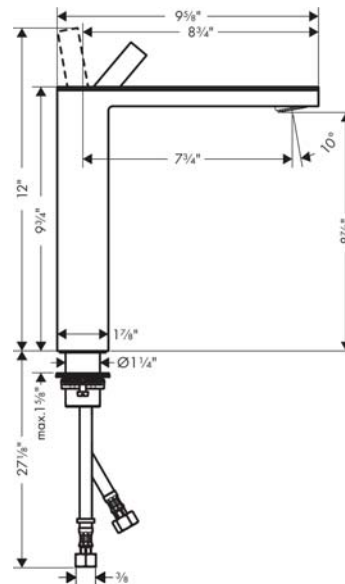

**AXOR MyEdition
Single-Hole Faucet 230, 1.2 GPM**

Finishes : **chrome / black glass** Part no. : **47020601**

Description

Features

- PowderRain spray
- Flow: 1.2 GPM (4.5 L/Min)
- Ceramic cartridge

Item details

Technology

Compliance

Product image

Scale drawing

AXOR MyEdition
Single-Hole Faucet 230, 1.2 GPM

Finishes : **chrome / black glass** Part no. : **47020601**

Exploded drawing

Year of production: >02/19

**AXOR MyEdition
Single-Hole Faucet 230, 1.2 GPM**

Finishes : **chrome / black glass** Part no. : **47020601**

Spare parts list

Year of production: >02/19

Pos.	Description	Part no.	Price	PU
1	cover	47901600	-	1
2	spray former	93385000	-	1
3	O-ring 13x1,5	98475000	-	1
4	O-ring 8x1,75	97827000	-	1
5	handle	93386000	-	1
6	O-ring 33x1,5	98164000	-	1
7	nut	92926000	-	1
8	O-ring 30x1,5	98433000	-	1
9	O-ring 25x1,5	98146000	-	1
10	cartridge, assy	92900000	-	1
11	seal	93383000	-	1
12	fixing set (Ø 32)	13961000	-	1
13	lever collar	97548000	-	1
14	connection hose 35½" M8x0,75 3/8"	96316001	-	1
15	O-ring 7x1,5	98422000	-	1