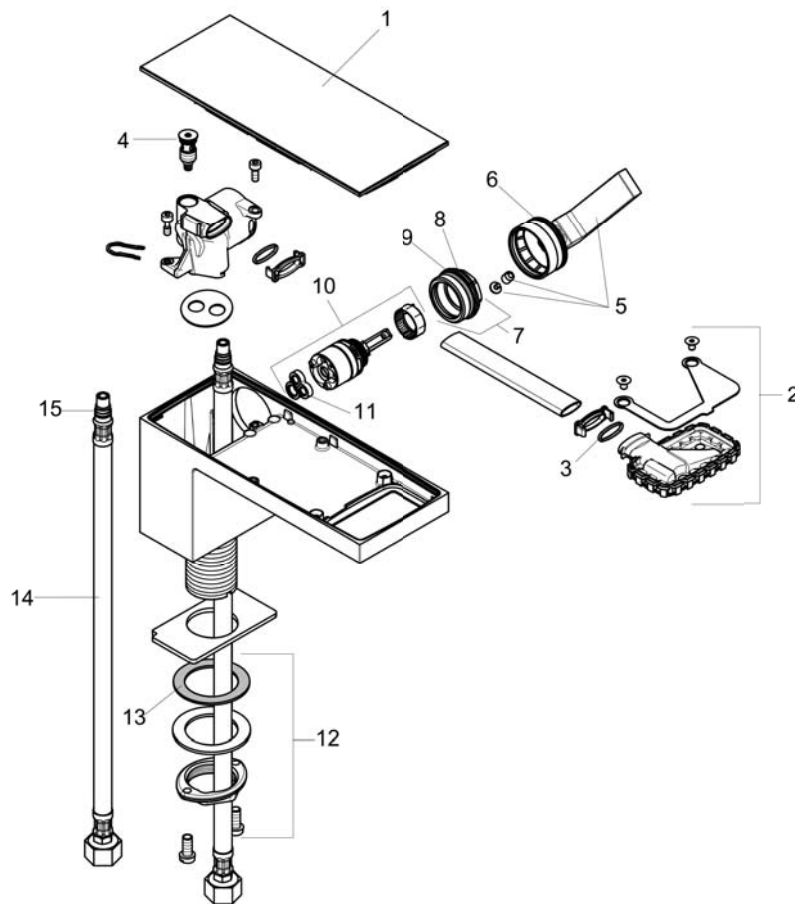

AXOR MyEdition
Single-Hole Faucet 230, 1.2 GPM
Finishes : **chrome / mirror glass**

Part no. : **47020001**

Exploded drawing

Year of production: >02/19

**AXOR MyEdition
Single-Hole Faucet 230, 1.2 GPM**

Finishes : **chrome / mirror glass**   Part no. : **47020001**

Spare parts list

Year of production: >02/19

Pos.	Description	Part no.	Price	PU
1	cover	47901000	-	1
2	spray former	93385000	-	1
3	O-ring 13x1,5	98475000	-	1
4	O-ring 8x1,75	97827000	-	1
5	handle	93386000	-	1
6	O-ring 33x1,5	98164000	-	1
7	nut	92926000	-	1
8	O-ring 30x1,5	98433000	-	1
9	O-ring 25x1,5	98146000	-	1
10	cartridge, assy	92900000	-	1
11	seal	93383000	-	1
12	fixing set (Ø 32)	13961000	-	1
13	lever collar	97548000	-	1
14	connection hose 35½" M8x0,75 3/8"	96316001	-	1
15	O-ring 7x1,5	98422000	-	1