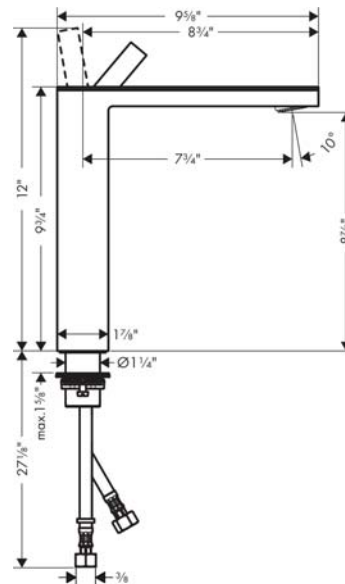

### Scale drawing

**AXOR MyEdition**  
**Single-Hole Faucet 230, 1.2 GPM**  
Finishes : **chrome / mirror glass**

Part no. : **47020001**