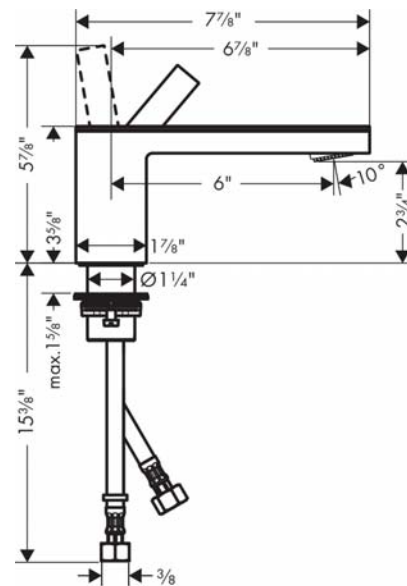

**AXOR MyEdition
Single-Hole Faucet 70, 1.2 GPM**

Finishes : **chrome / black glass** Part no. : **47010601**

Description

Features

- PowderRain spray
- Flow: 1.2 GPM (4.5 L/Min)
- Ceramic cartridge

Item details

Technology

Compliance

Product image

Scale drawing

AXOR MyEdition
Single-Hole Faucet 70, 1.2 GPM
Finishes : **chrome / black glass**

Part no. : **47010601**

Exploded drawing

Year of production: >02/19

**AXOR MyEdition
Single-Hole Faucet 70, 1.2 GPM**

Finishes : **chrome / black glass** Part no. : **47010601**

Spare parts list

Year of production: >02/19

Pos.	Description	Part no.	Price	PU
1	cover	47900600	-	1
2	spray former	93385000	-	1
3	O-ring 13x1,5	98475000	-	1
4	O-ring 8x1,75	97827000	-	1
5	handle	93386000	-	1
6	O-ring 33x1,5	98164000	-	1
7	nut	92926000	-	1
8	O-ring 30x1,5	98433000	-	1
9	O-ring 25x1,5	98146000	-	1
10	cartridge, assy	92900000	-	1
11	seal	93383000	-	1
12	fixing set (Ø 32)	13961000	-	1
13	lever collar	97548000	-	1
14	connection hose 35½" M8x0,75 3/8"	96316001	-	1
15	O-ring 7x1,5	98422000	-	1