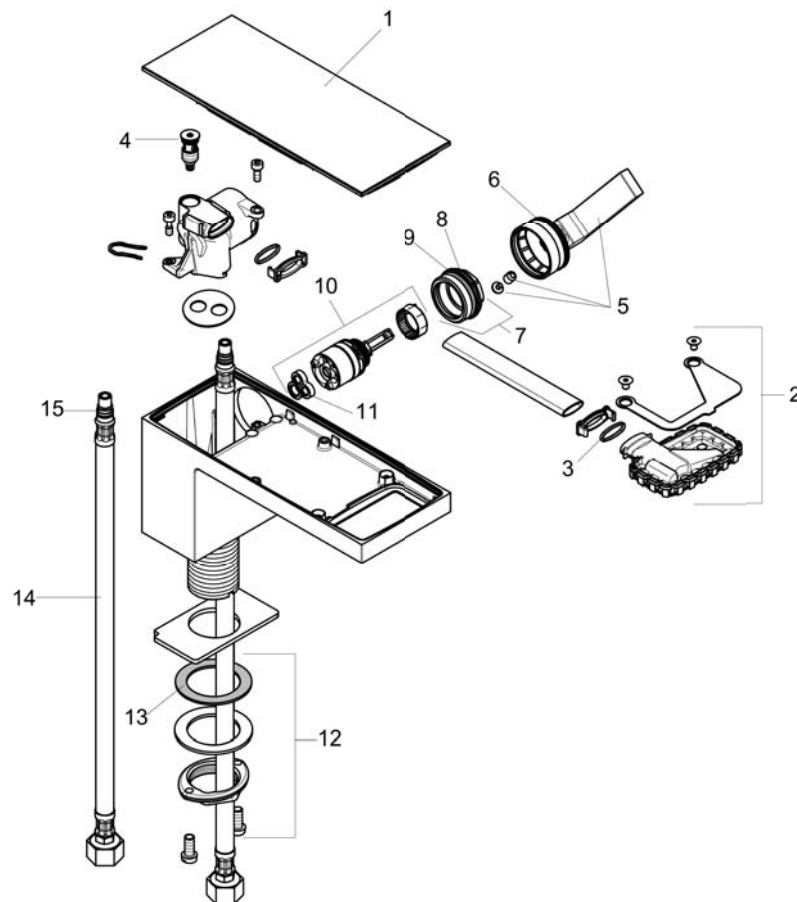

**AXOR MyEdition
Single-Hole Faucet 70, 1.2 GPM**

Finishes : **chrome / black glass** Part no. : **47010601**

Description

Features

- PowderRain spray
- Flow: 1.2 GPM (4.5 L/Min)
- Ceramic cartridge

Item details

Technology

Compliance

Product image

Scale drawing

AXOR MyEdition
Single-Hole Faucet 70, 1.2 GPM
Finishes : **chrome / black glass**

Part no. : **47010601**

Exploded drawing

Year of production: >02/19

**AXOR MyEdition
Single-Hole Faucet 70, 1.2 GPM**

Finishes : **chrome / black glass** Part no. : **47010601**

Spare parts list

Year of production: >02/19

Pos.	Description	Part no.	Price	PU
1	cover	47900600	-	1
2	spray former	93385000	-	1
3	O-ring 13x1,5	98475000	-	1
4	O-ring 8x1,75	97827000	-	1
5	handle	93386000	-	1
6	O-ring 33x1,5	98164000	-	1
7	nut	92926000	-	1
8	O-ring 30x1,5	98433000	-	1
9	O-ring 25x1,5	98146000	-	1
10	cartridge, assy	92900000	-	1
11	seal	93383000	-	1
12	fixing set (Ø 32)	13961000	-	1
13	lever collar	97548000	-	1
14	connection hose 35½" M8x0,75 3/8"	96316001	-	1
15	O-ring 7x1,5	98422000	-	1