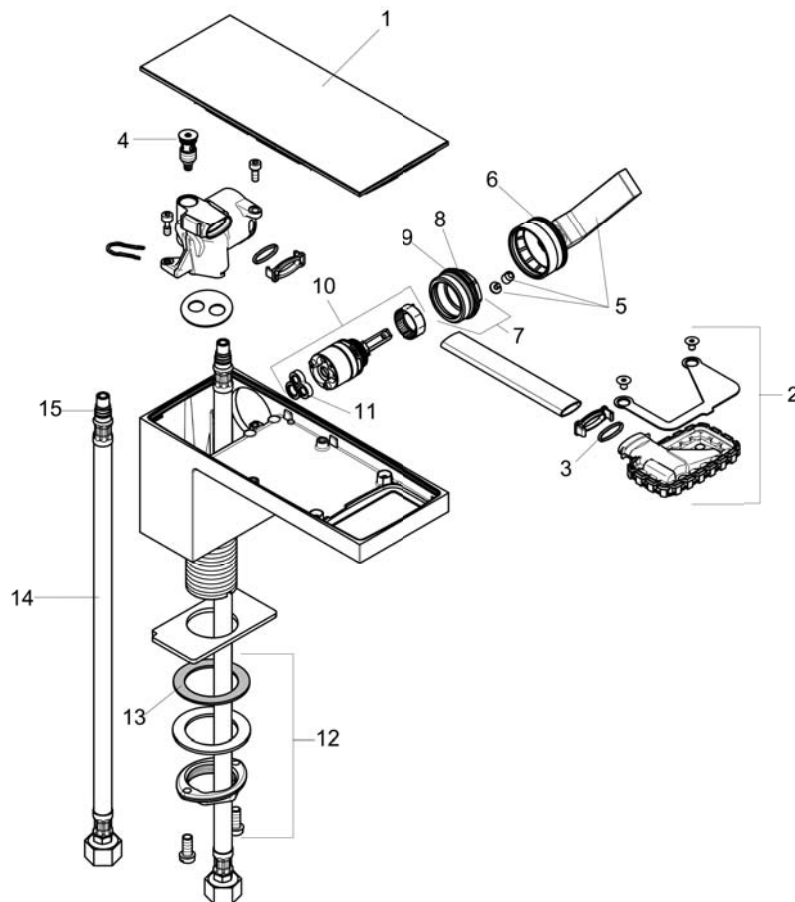

AXOR MyEdition
Single-Hole Faucet 70, 1.2 GPM
 Finishes : **chrome / mirror glass**

Part no. : **47010001**

Description

Features

- PowderRain spray
- Flow: 1.2 GPM (4.5 L/Min)
- Ceramic cartridge

Item details

Technology

Compliance

Product image

Scale drawing

AXOR MyEdition
Single-Hole Faucet 70, 1.2 GPM
Finishes : **chrome / mirror glass**

Part no. : **47010001**

Exploded drawing

Year of production: >02/19

AXOR MyEdition
Single-Hole Faucet 70, 1.2 GPM
 Finishes : **chrome / mirror glass**

Part no. : **47010001**

Spare parts list

Year of production: >02/19

Pos.	Description	Part no.	Price	PU
1	cover	47900000	-	1
2	spray former	93385000	-	1
3	O-ring 13x1,5	98475000	-	1
4	O-ring 8x1,75	97827000	-	1
5	handle	93386000	-	1
6	O-ring 33x1,5	98164000	-	1
7	nut	92926000	-	1
8	O-ring 30x1,5	98433000	-	1
9	O-ring 25x1,5	98146000	-	1
10	cartridge, assy	92900000	-	1
11	seal	93383000	-	1
12	fixing set (Ø 32)	13961000	-	1
13	lever collar	97548000	-	1
14	connection hose 35½" M8x0,75 3/8"	96316001	-	1
15	O-ring 7x1,5	98422000	-	1