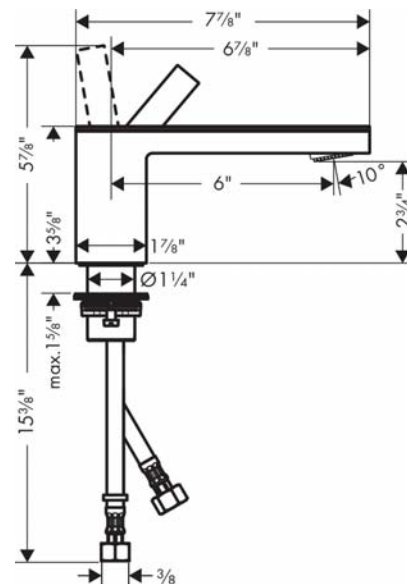

AXOR MyEdition
Single-Hole Faucet 70, 1.2 GPM
 Finishes : **chrome / mirror glass**

Part no. : **47010001**

Description

Features

- PowderRain spray
- Flow: 1.2 GPM (4.5 L/Min)
- Ceramic cartridge

Item details

Technology

Compliance

Product image

Scale drawing

AXOR MyEdition
Single-Hole Faucet 70, 1.2 GPM
Finishes : **chrome / mirror glass**

Part no. : **47010001**

Exploded drawing

Year of production: >02/19

AXOR MyEdition
Single-Hole Faucet 70, 1.2 GPM
 Finishes : **chrome / mirror glass**

Part no. : **47010001**

Spare parts list

Year of production: >02/19

Pos.	Description	Part no.	Price	PU
1	cover	47900000	-	1
2	spray former	93385000	-	1
3	O-ring 13x1,5	98475000	-	1
4	O-ring 8x1,75	97827000	-	1
5	handle	93386000	-	1
6	O-ring 33x1,5	98164000	-	1
7	nut	92926000	-	1
8	O-ring 30x1,5	98433000	-	1
9	O-ring 25x1,5	98146000	-	1
10	cartridge, assy	92900000	-	1
11	seal	93383000	-	1
12	fixing set (Ø 32)	13961000	-	1
13	lever collar	97548000	-	1
14	connection hose 35½" M8x0,75 3/8"	96316001	-	1
15	O-ring 7x1,5	98422000	-	1