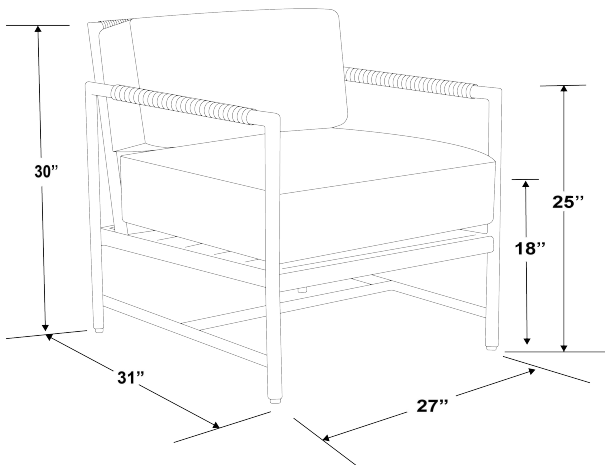

PIETRA CLUB CHAIR

SKU 4601-21

SPECS

Width: 27"

Depth: 31"

Height: 30"

Arm Height: 25"

Seat Height: 18"

Weight: 24 lbs

- Fully welded, scratch-resistant powder-coated aluminum frame in Graphite Finish.
- Wrapped in weather-resistant colorfast rope in Stone grey.
- Non-marking plastic glides.
- Commercial Quality Construction.
- Weather resistant, high-resiliency foam cushions.
- Stocked in Premium Sunbrella fabric in Echo Ash.
- Custom Cushions available in approx. 4 weeks.
- Standard 54" fabric COM yardage required: 3.5 yards.